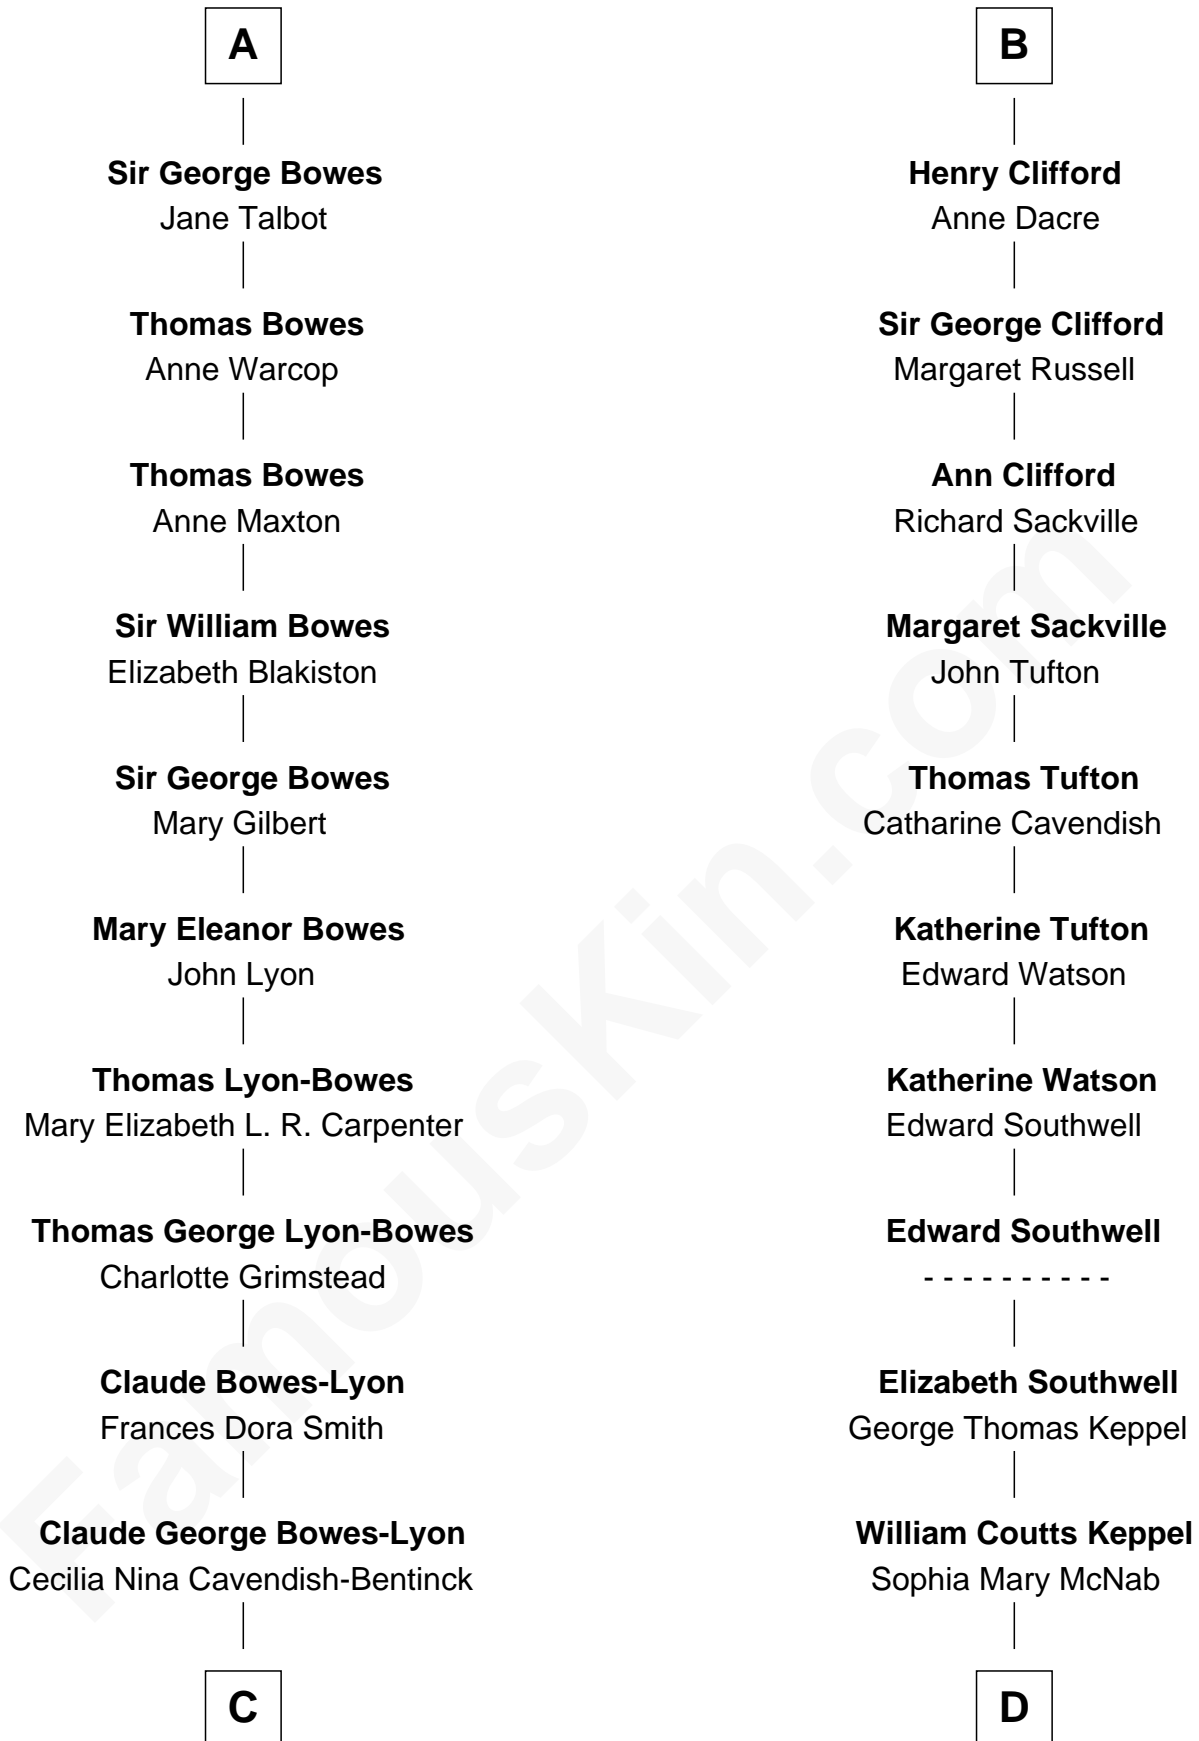

# FamousKin.com Relationship Chart of

**Prince William**

*Prince of Wales*

20th cousin of

**Camilla Parker Bowles**

*Queen Consort of the United Kingdom*

**Sir Geoffrey le Scrope**

Ivetta de Ros

**C**

**Elizabeth Bowes-Lyon**

George VI, King of the United Kingdom

**Elizabeth II, Queen of the United Kingdom**

Prince Philip of Edinburgh

**Charles III, King of the United Kingdom**

Princess Diana Frances Spencer