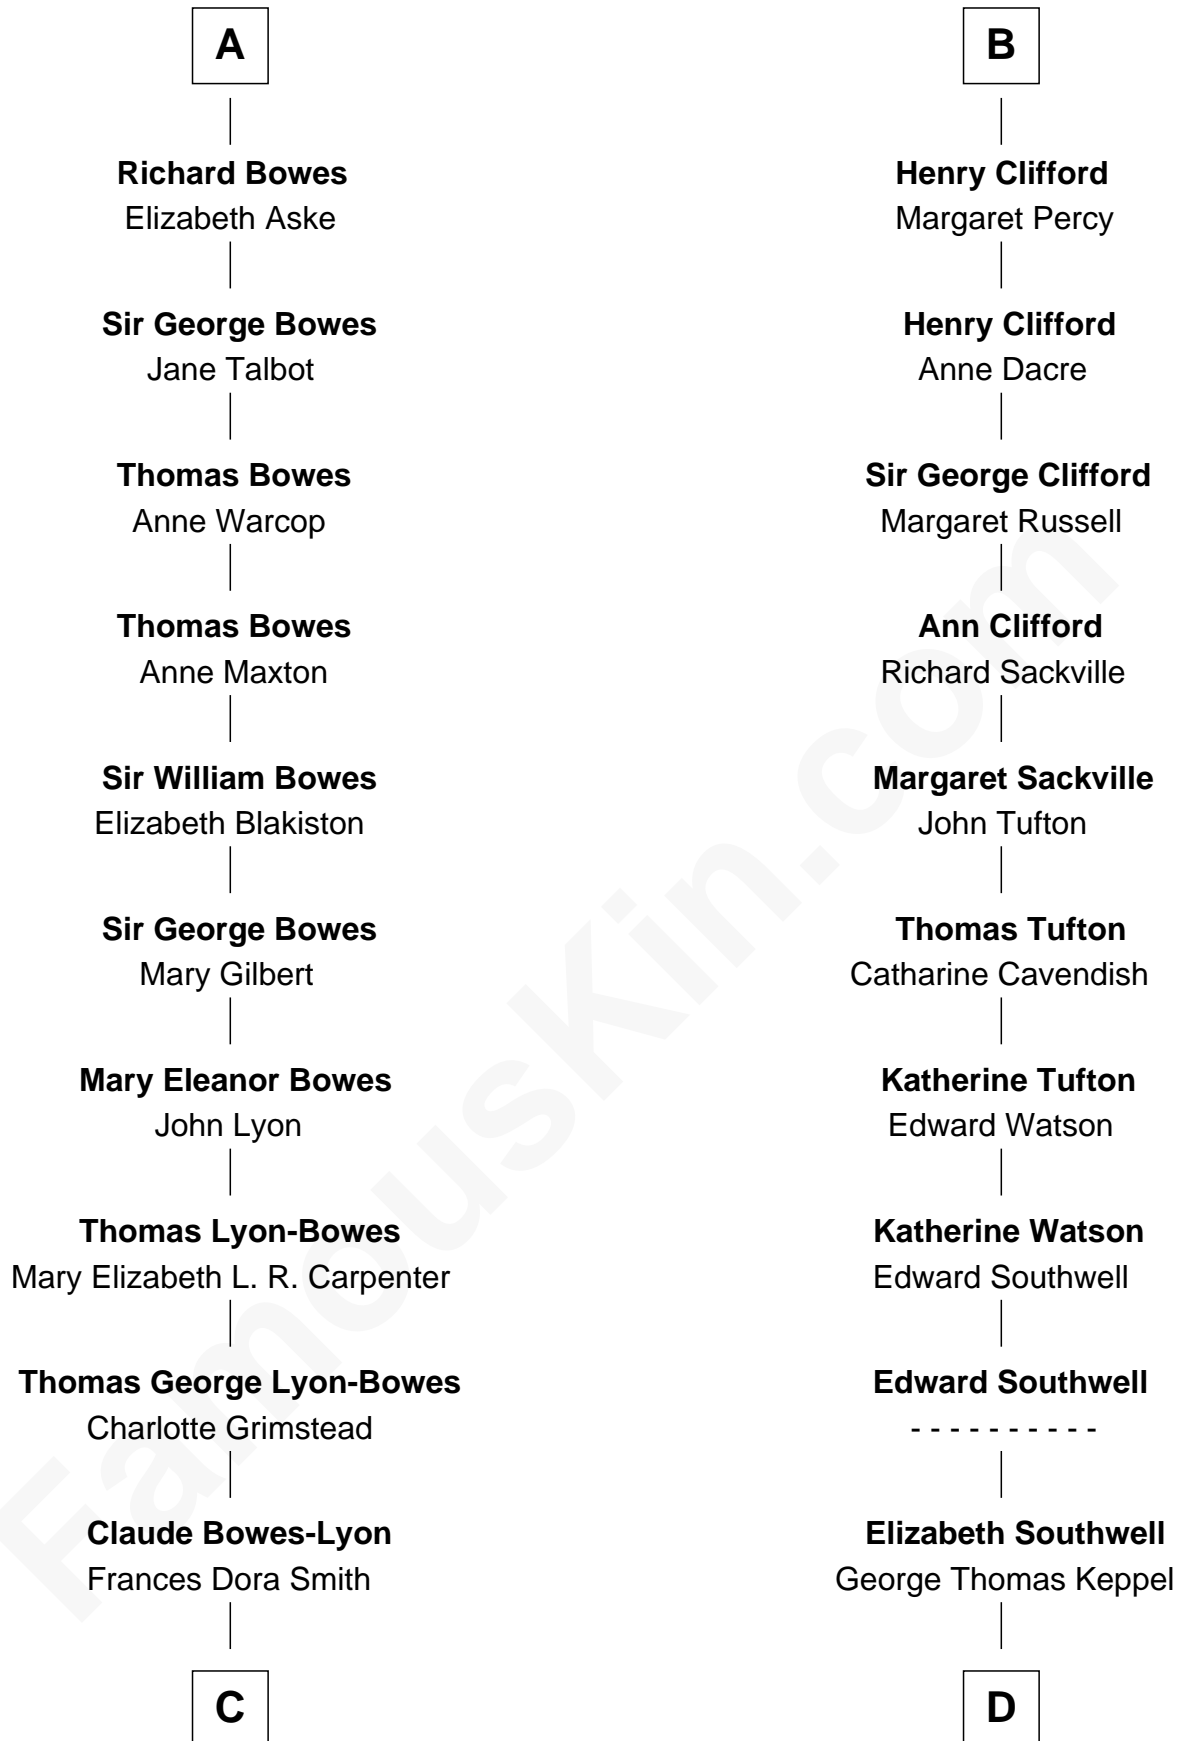

# FamousKin.com Relationship Chart of

**Prince William**

*Prince of Wales*

21st cousin of

**Camilla Parker Bowles**

*Queen Consort of the United Kingdom*

**C**

**Claude George Bowes-Lyon**  
Cecilia Nina Cavendish-Bentinck

**Elizabeth Bowes-Lyon**  
George VI, King of the United Kingdom

**Elizabeth II, Queen of the United Kingdom**  
Prince Philip of Edinburgh

**Charles III, King of the United Kingdom**  
Princess Diana Frances Spencer