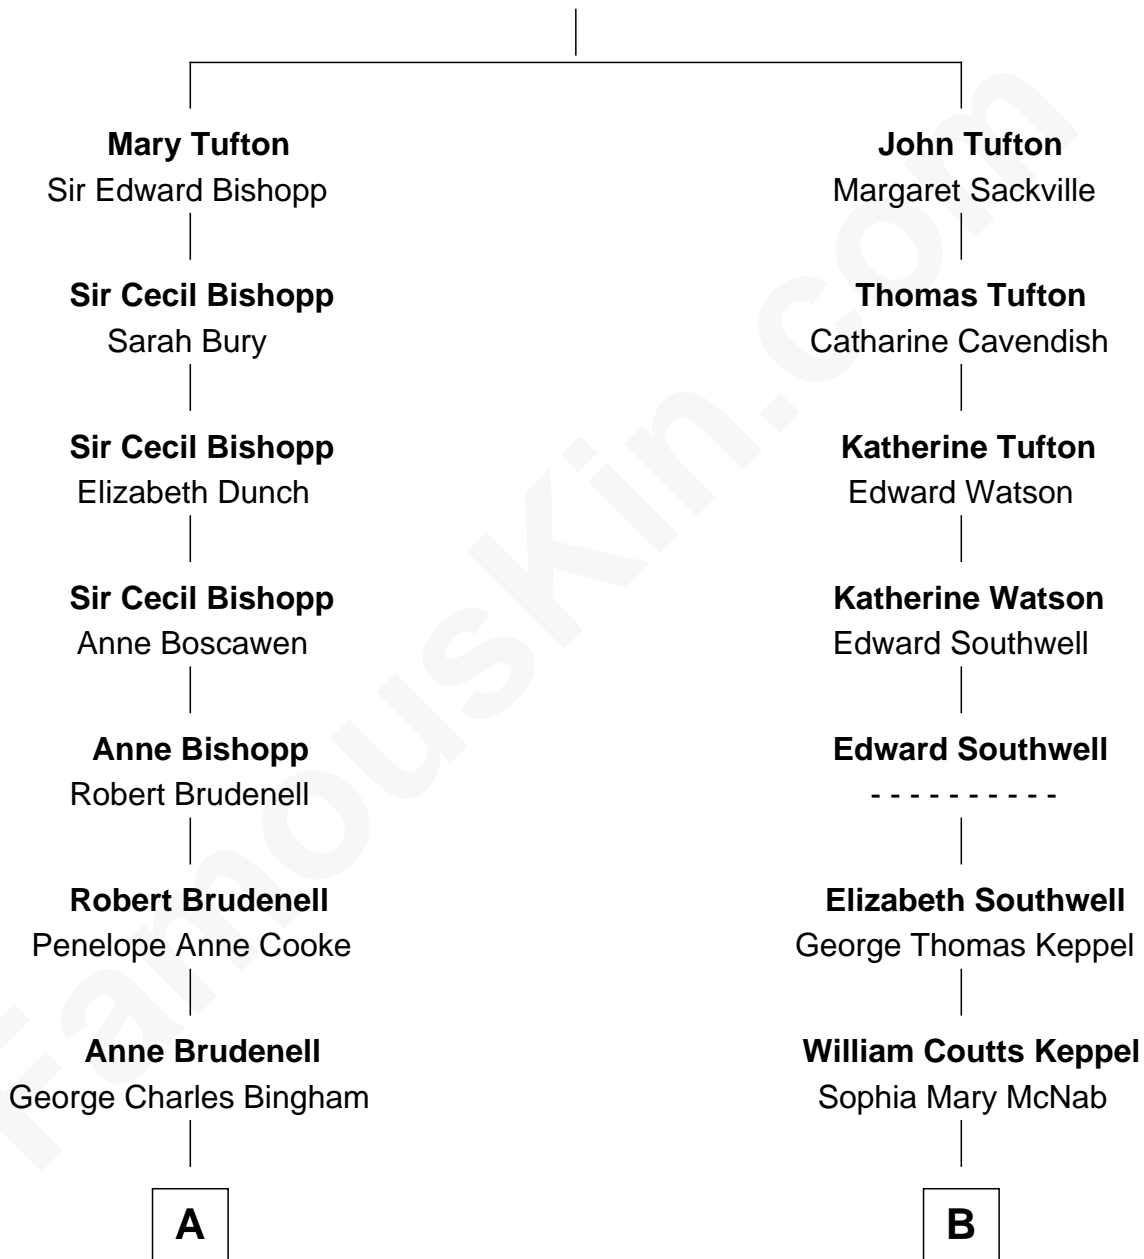

FamousKin.com
Relationship Chart of
Prince William
Prince of Wales

10th cousin 2 times removed of

Camilla Parker Bowles
Queen Consort of the United Kingdom

Sir Nicholas Tufton
 Frances Cecil

A

Charles George Bingham
Cecilia Catherine Gordon-Lennox

Rosalind Cecilia Caroline Bingham
James Albert Edward Hamilton

Cynthia Elinor Beatrix Hamilton
Albert Edward John Spencer

Edward John Spencer
Frances Ruth Burke Roche

Princess Diana Frances Spencer
Charles III, King of the United Kingdom