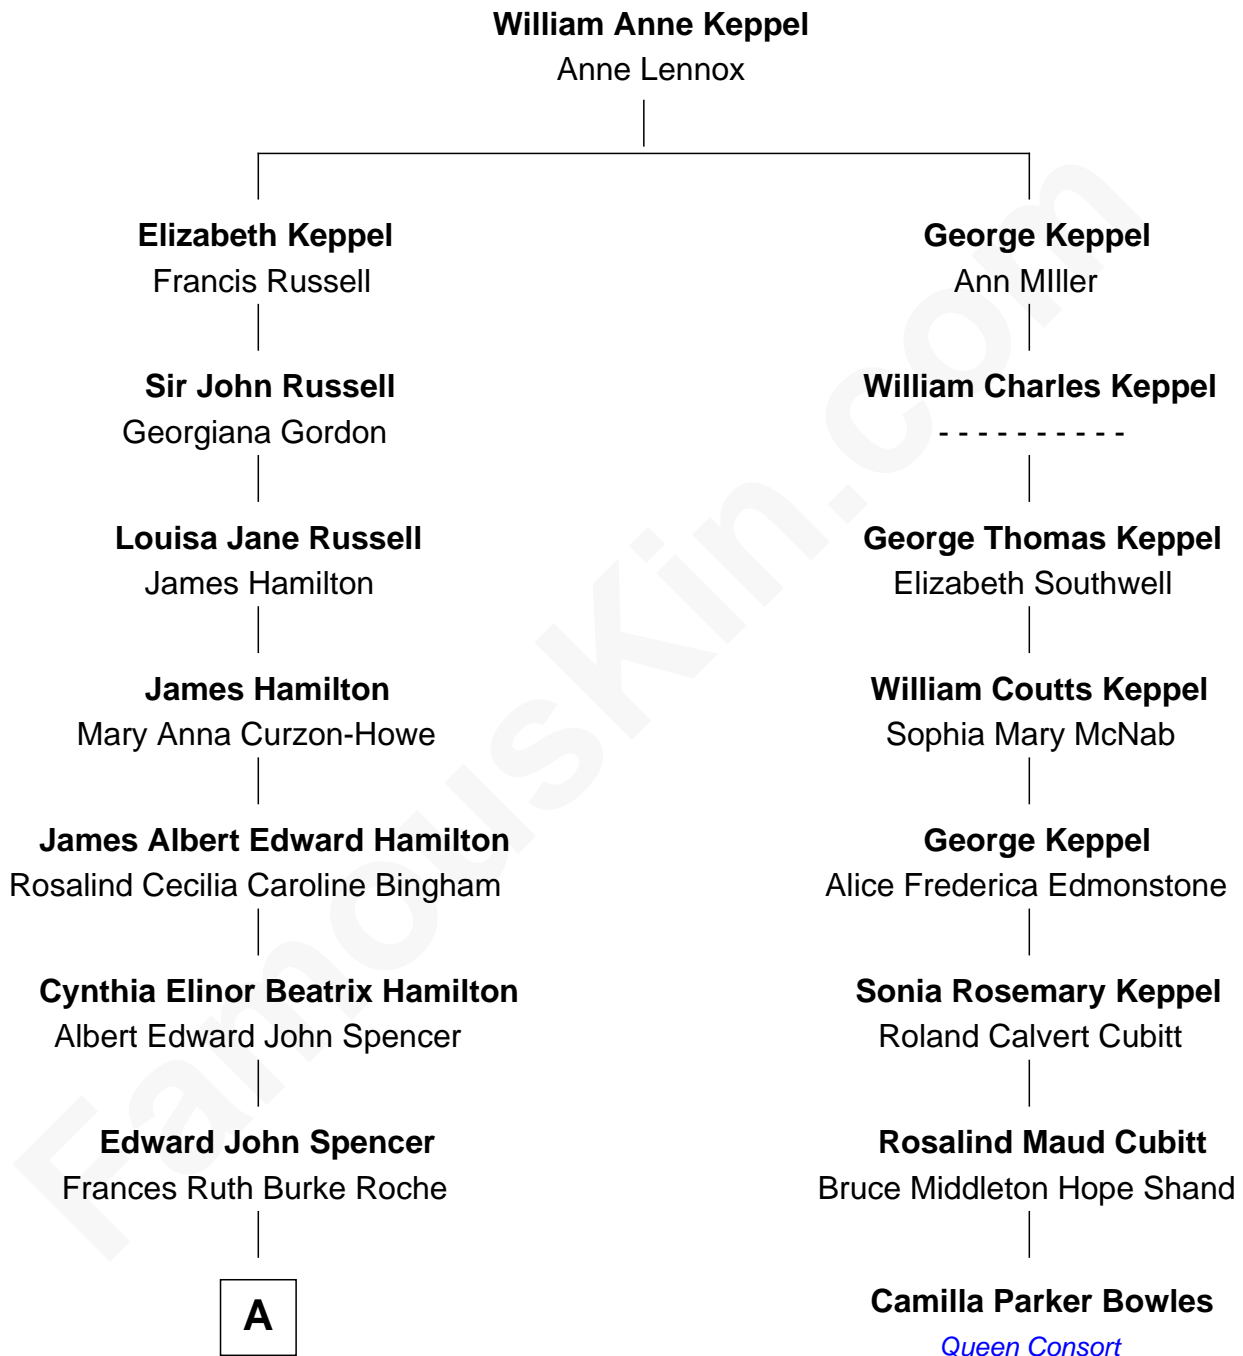

FamousKin.com
Relationship Chart of
Prince William
Prince of Wales

7th cousin 1 time removed of

Camilla Parker Bowles
Queen Consort of the United Kingdom

A

Princess Diana Frances Spencer
Charles III, King of the United Kingdom

Prince William
Prince of Wales

FamousKin.com