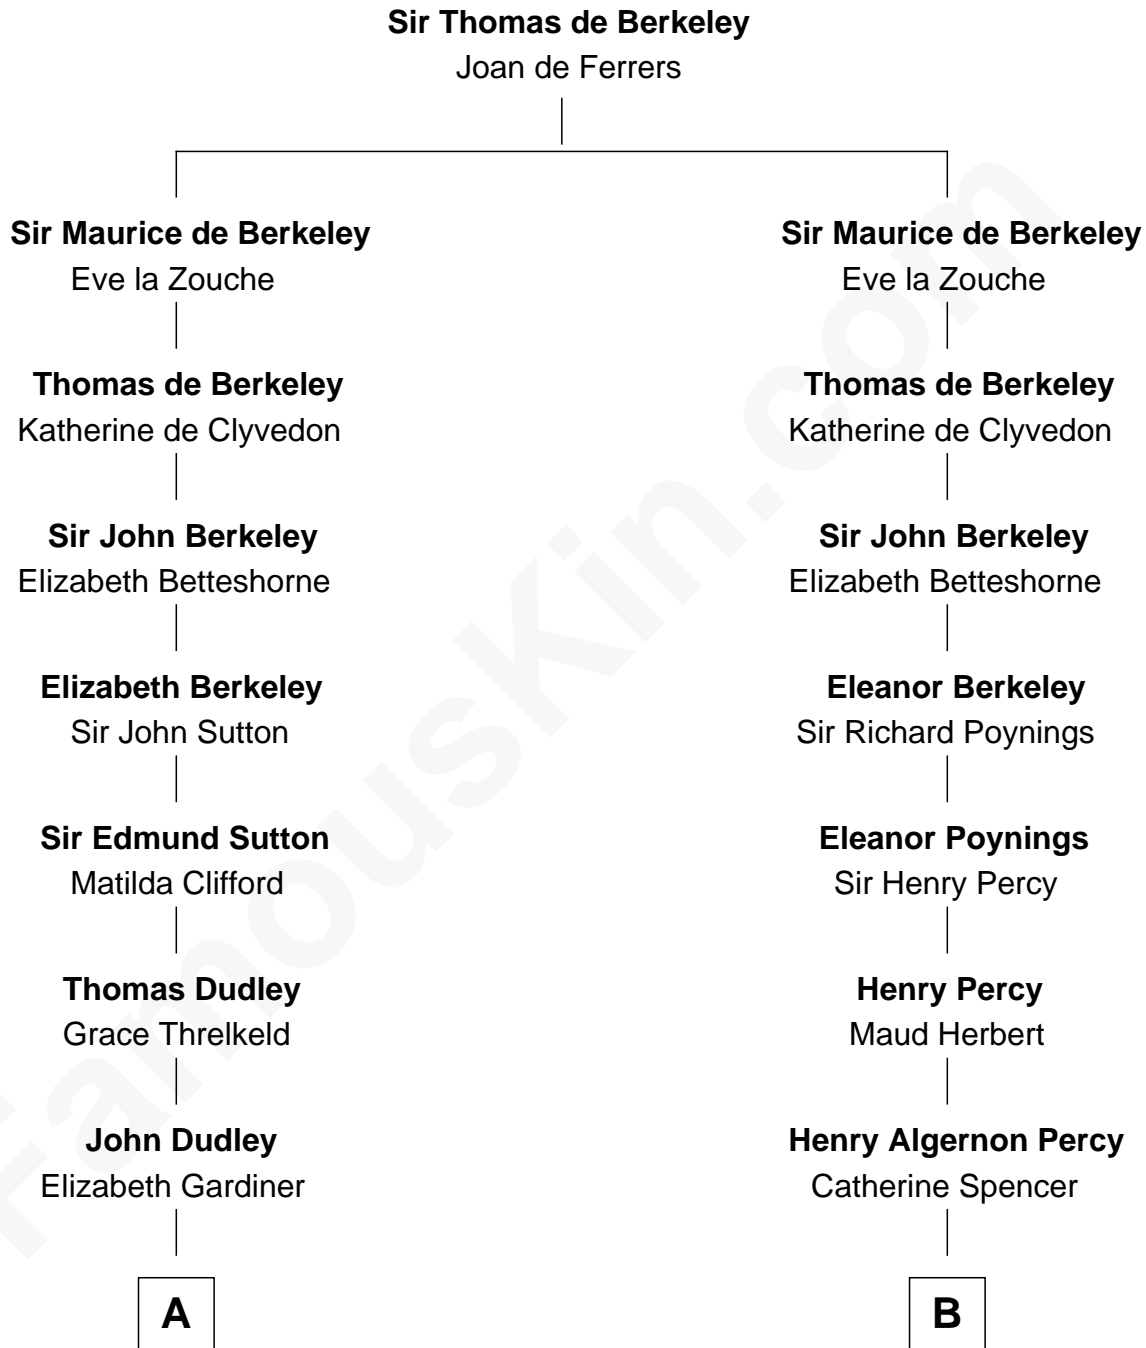

FamousKin.com
Relationship Chart of
Prince William
Prince of Wales

19th cousin 2 times removed of
Camilla Parker Bowles
Queen Consort of the United Kingdom

C

Edward John Spencer
Frances Ruth Burke Roche

Princess Diana Frances Spencer
Charles III, King of the United Kingdom

Prince William
Prince of Wales

D

William Coutts Keppel
Sophia Mary McNab

George Keppel
Alice Frederica Edmonstone

Sonia Rosemary Keppel
Roland Calvert Cubitt

Rosalind Maud Cubitt
Bruce Middleton Hope Shand