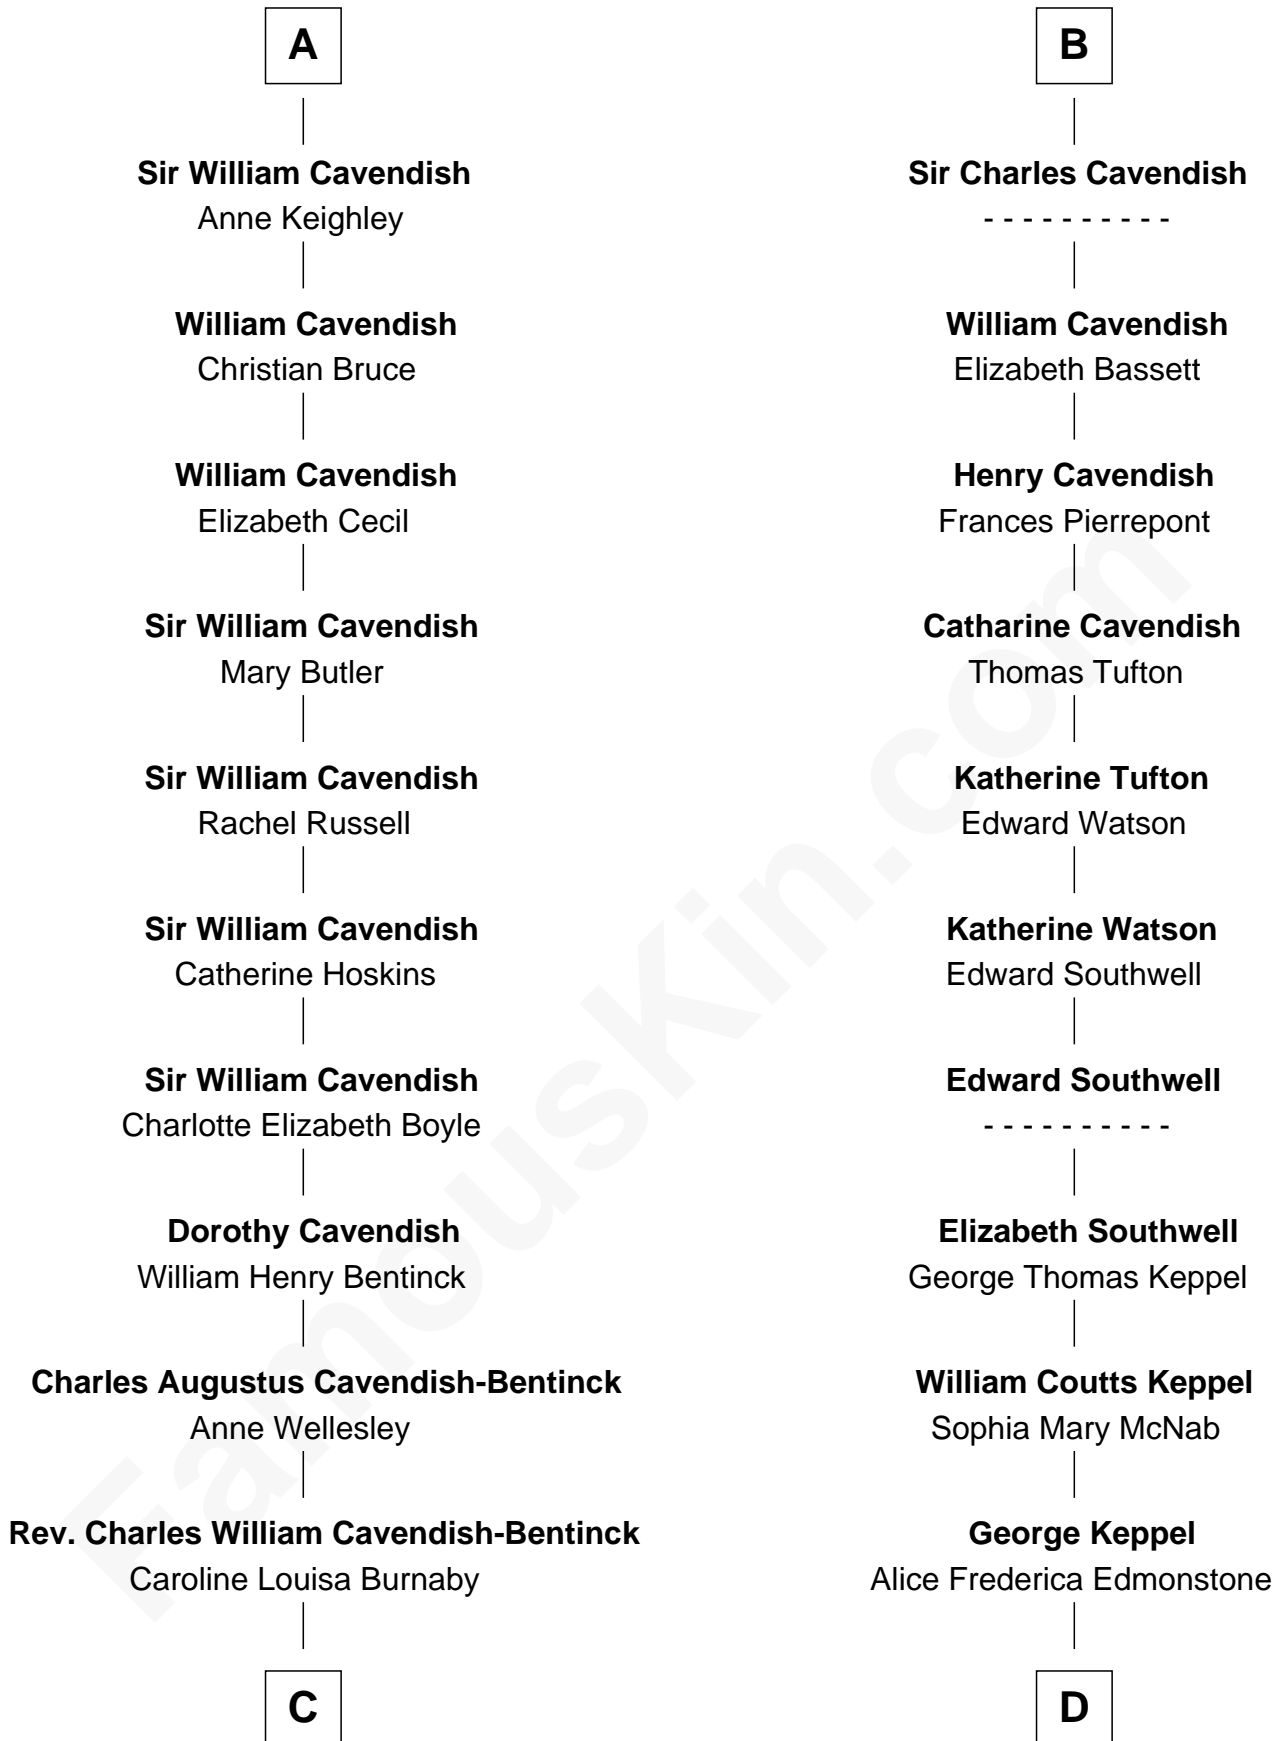

FamousKin.com
Relationship Chart of
Prince William
Prince of Wales

19th cousin 2 times removed of

Camilla Parker Bowles
Queen Consort of the United Kingdom

C

Cecilia Nina Cavendish-Bentinck

Claude George Bowes-Lyon

Elizabeth Bowes-Lyon

George VI, King of the United Kingdom

Elizabeth II, Queen of the United Kingdom

Prince Philip of Edinburgh

Charles III, King of the United Kingdom

Princess Diana Frances Spencer

Prince William