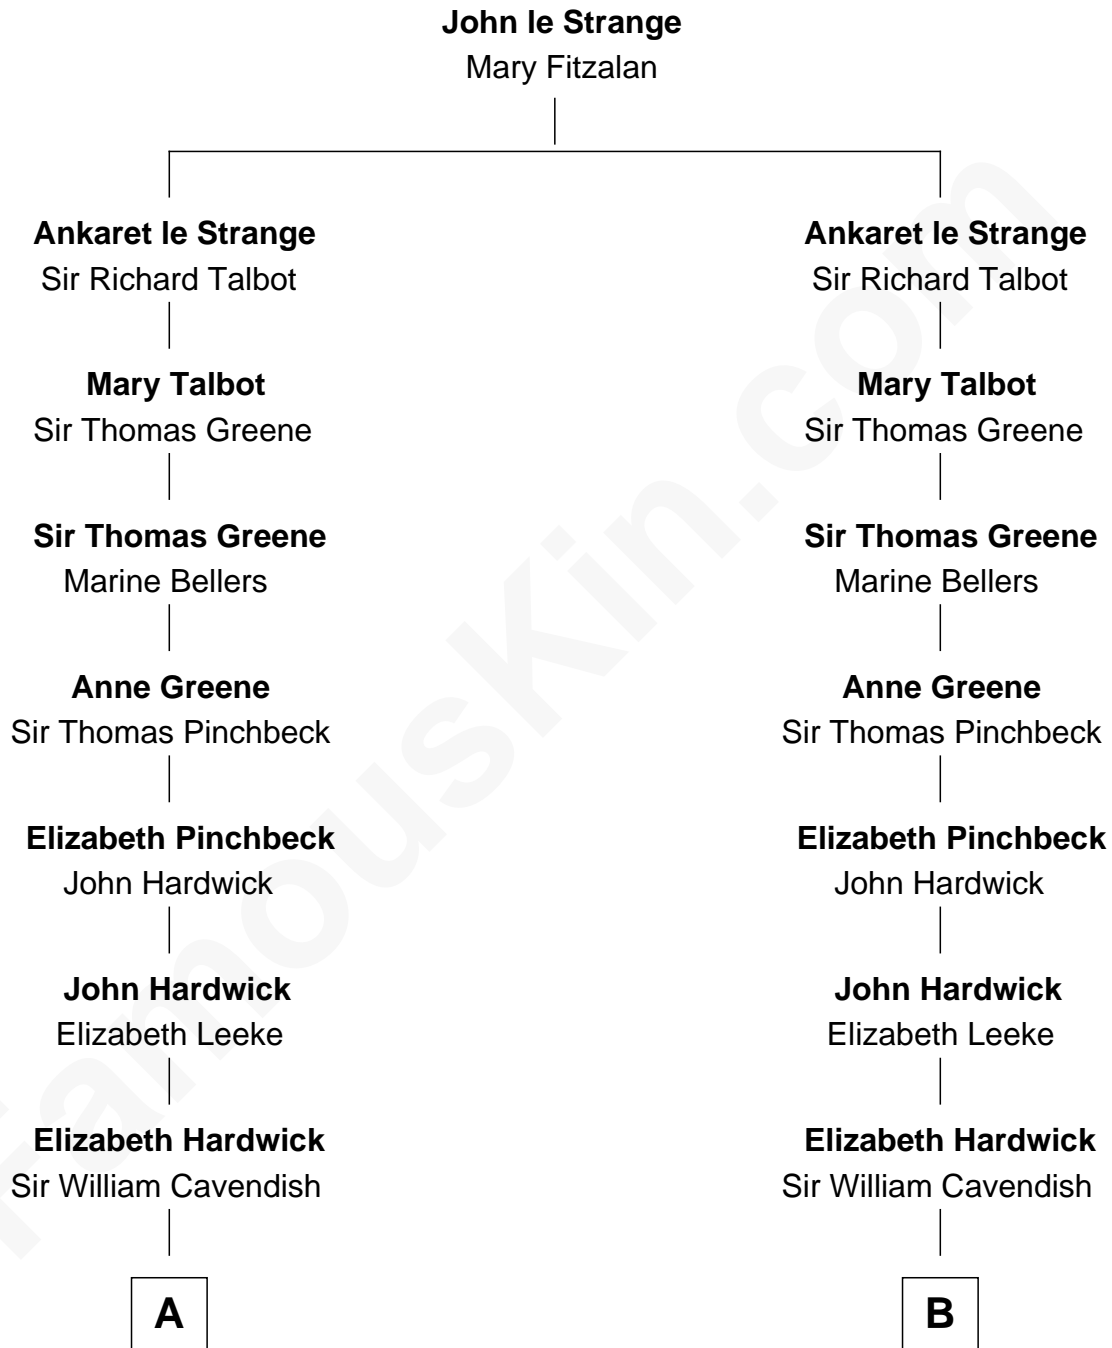

FamousKin.com
Relationship Chart of
Prince William
Prince of Wales

19th cousin 2 times removed of

Camilla Parker Bowles
Queen Consort of the United Kingdom

C

Cecilia Nina Cavendish-Bentinck

Claude George Bowes-Lyon

Elizabeth Bowes-Lyon

George VI, King of the United Kingdom

Elizabeth II, Queen of the United Kingdom

Prince Philip of Edinburgh

Charles III, King of the United Kingdom

Princess Diana Frances Spencer

Prince William