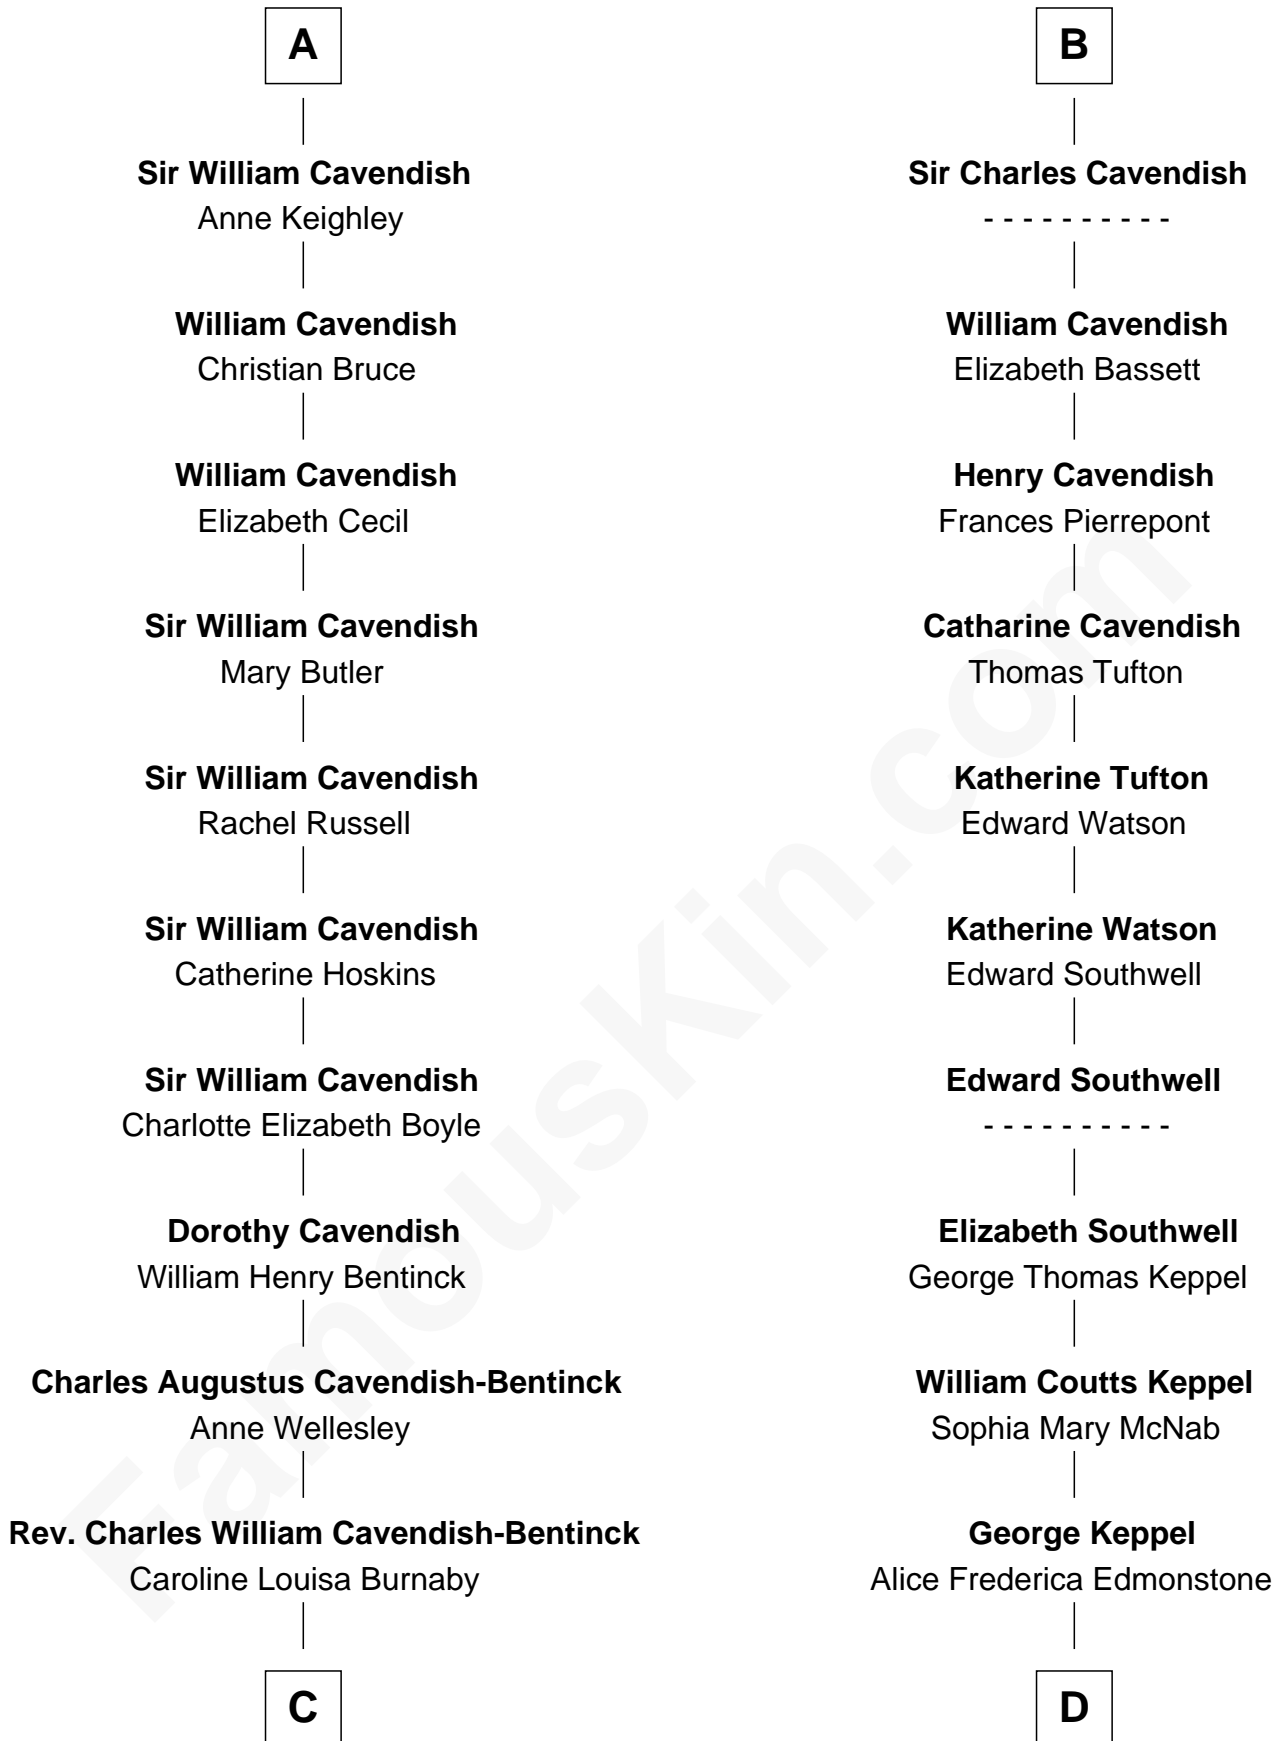

FamousKin.com
Relationship Chart of
Prince William
Prince of Wales

19th cousin 2 times removed of

Camilla Parker Bowles
Queen Consort of the United Kingdom

Sir John Mablethorpe

C

Cecilia Nina Cavendish-Bentinck

Claude George Bowes-Lyon

Elizabeth Bowes-Lyon

George VI, King of the United Kingdom

Elizabeth II, Queen of the United Kingdom

Prince Philip of Edinburgh

Charles III, King of the United Kingdom

Princess Diana Frances Spencer