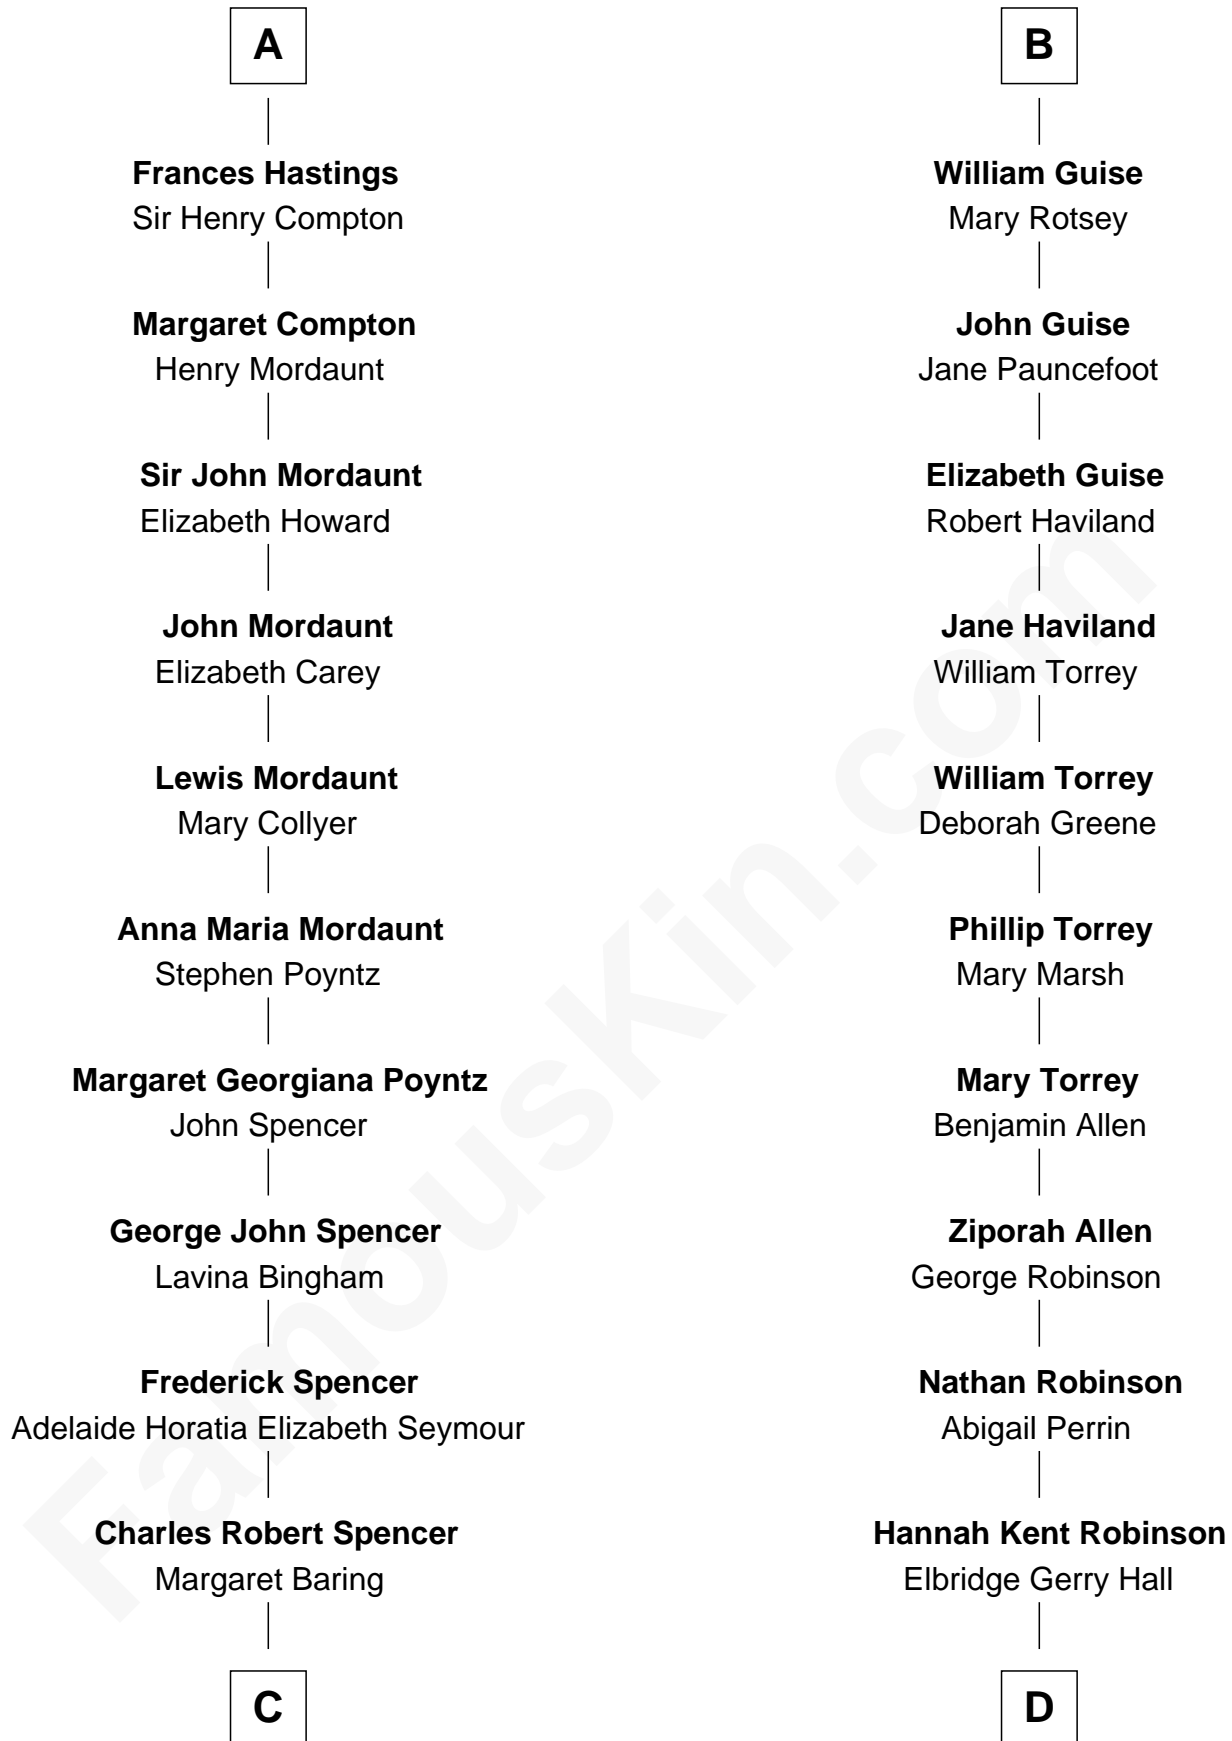

FamousKin.com Relationship Chart of

Prince William

Prince of Wales

20th cousin of

Raquel Welch

Movie Actress

Sir Henry de Percy
Eleanor de Arundel

C

Albert Edward John Spencer
Cynthia Elinor Beatrix Hamilton

Edward John Spencer
Frances Ruth Burke Roche

Princess Diana Frances Spencer
Charles III, King of the United Kingdom

Prince William
Prince of Wales