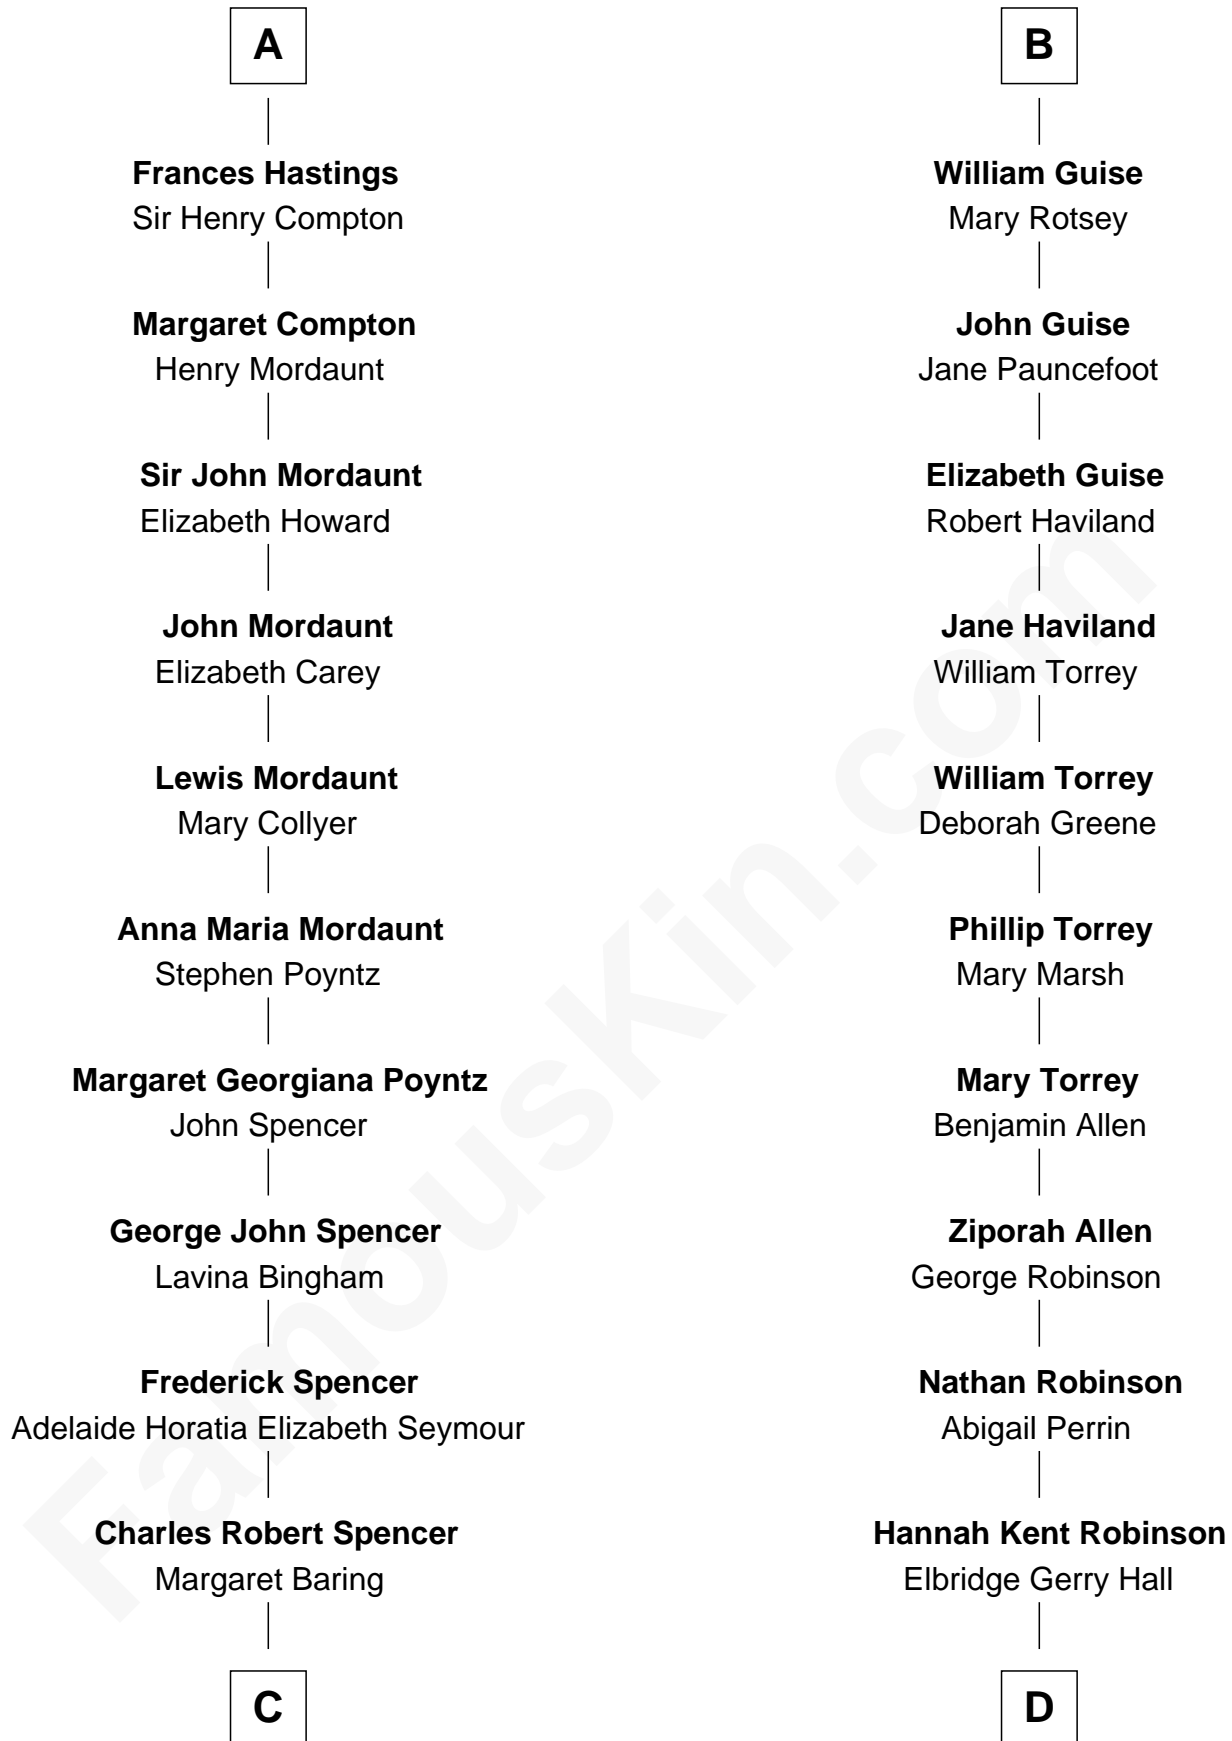

FamousKin.com Relationship Chart of

Prince William

Prince of Wales

20th cousin of

Raquel Welch

Movie Actress

Sir Ranulph de Neville
Euphemia de Clavering

C

Albert Edward John Spencer
Cynthia Elinor Beatrix Hamilton

Edward John Spencer
Frances Ruth Burke Roche

Princess Diana Frances Spencer
Charles III, King of the United Kingdom

Prince William
Prince of Wales