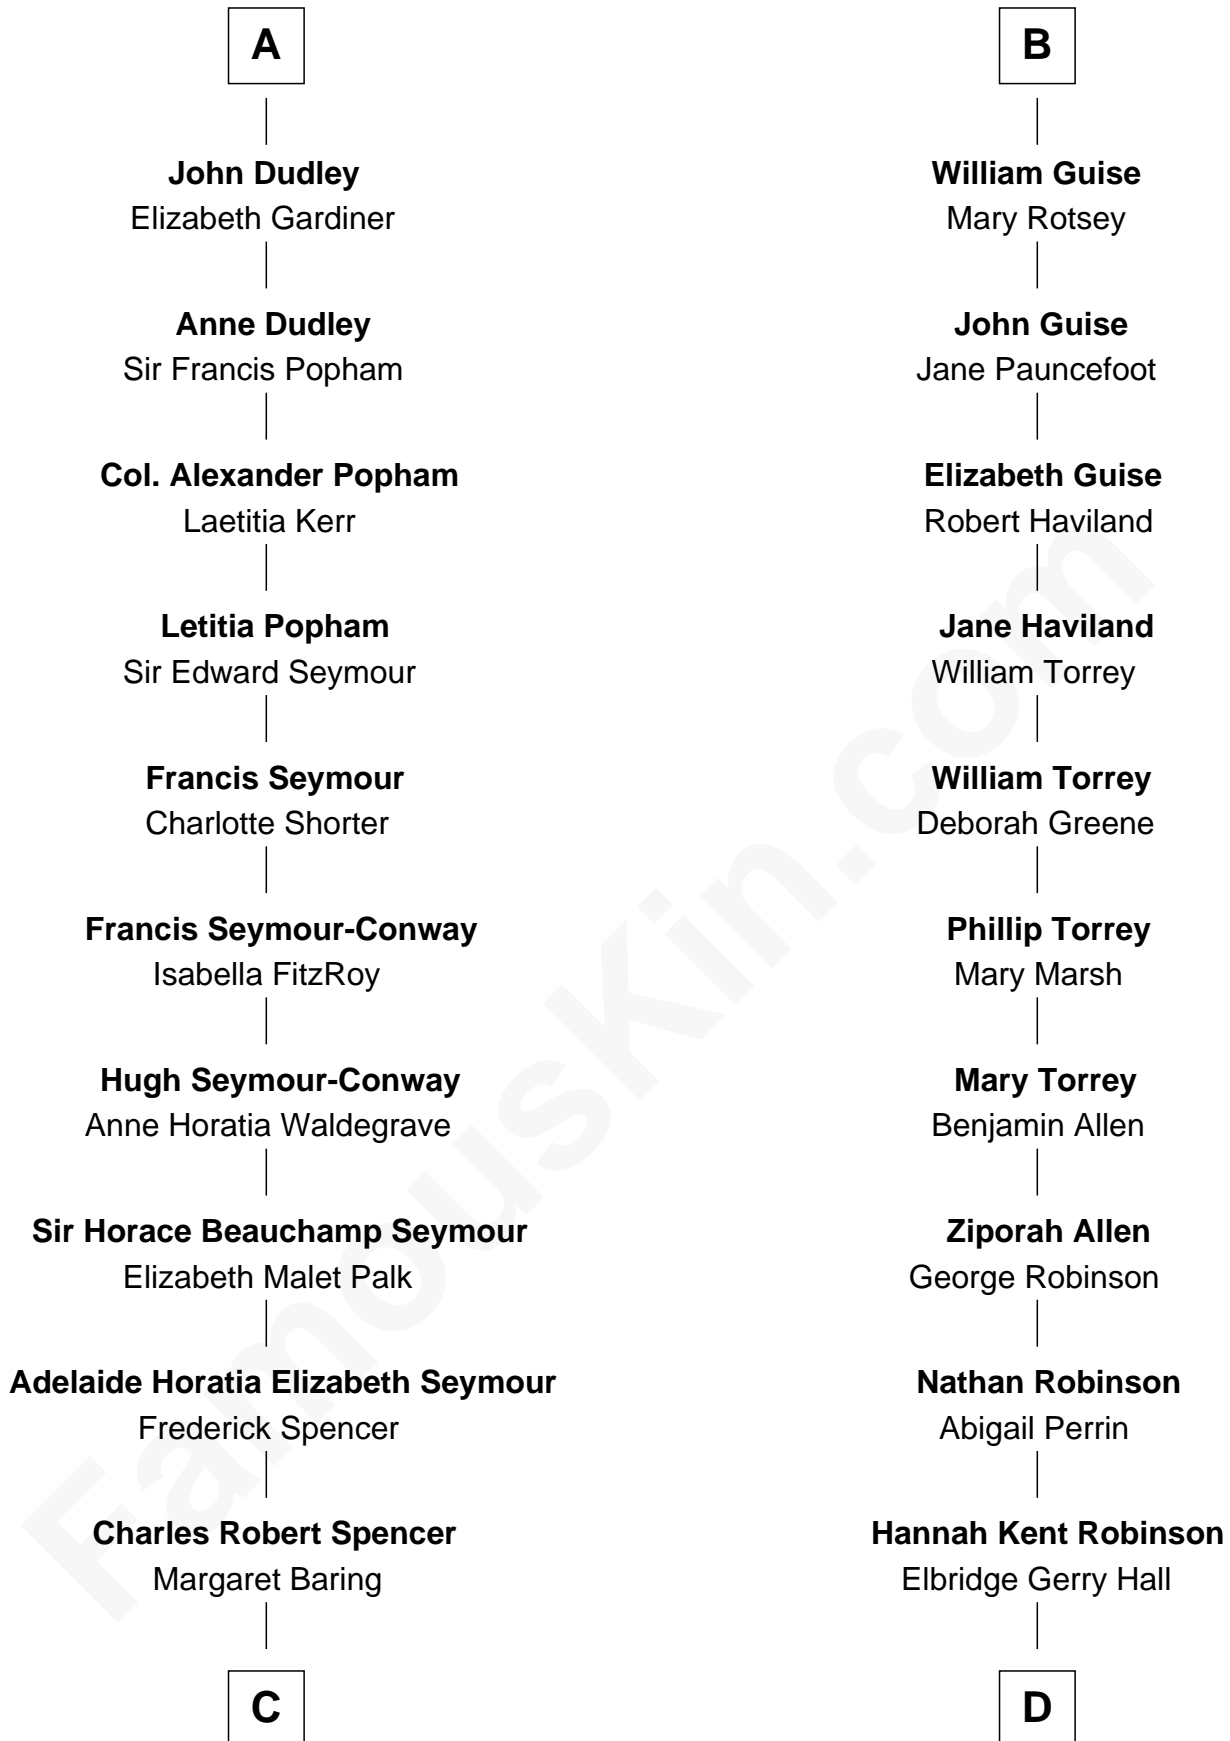

FamousKin.com Relationship Chart of

Prince William

Prince of Wales

20th cousin of

Raquel Welch

Movie Actress

Henry Plantagenet

Maud de Chaworth

Isabella de Beaumont

Blanche of Lancaster

John of Gaunt

Elizabeth of Lancaster

John de Holand

Constance de Holand

Sir John Grey

Sir Edmund Grey

Katherine Percy

Anne Grey

Sir John Grey

Probable

Tacy Grey

John Guise

B

C

Albert Edward John Spencer
Cynthia Elinor Beatrix Hamilton

Edward John Spencer
Frances Ruth Burke Roche

Princess Diana Frances Spencer
Charles III, King of the United Kingdom

Prince William
Prince of Wales