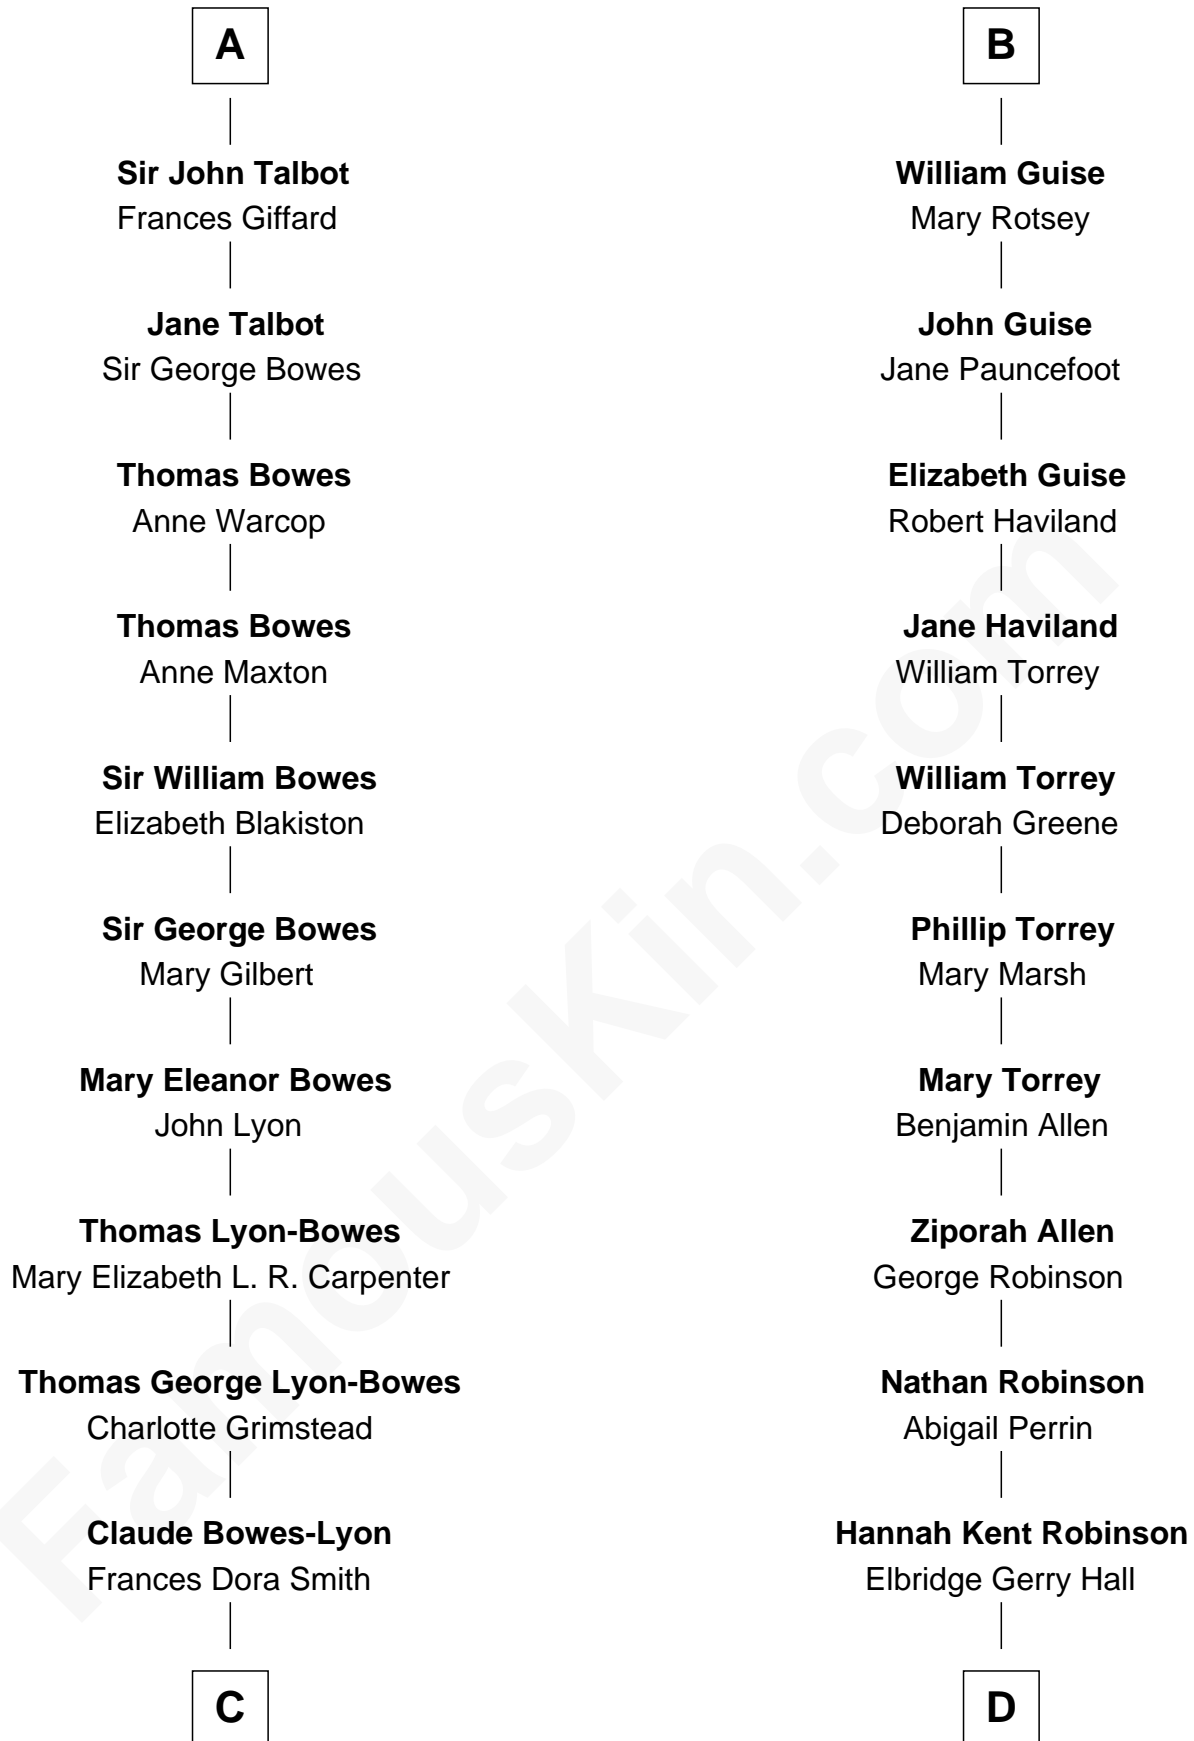

FamousKin.com Relationship Chart of

Prince William

Prince of Wales

20th cousin 1 time removed of

Raquel Welch

Movie Actress

William de Ros
Maude de Vaux

Sir William de Ros
Margery de Badlesmere

Thomas de Ros
Beatrice de Stafford

Margaret de Ros
Sir Reynold Grey

Sir John Grey
Constance de Holand

Sir Edmund Grey
Katherine Percy

Anne Grey
Sir John Grey

Probable

Tacy Grey
John Guise

B