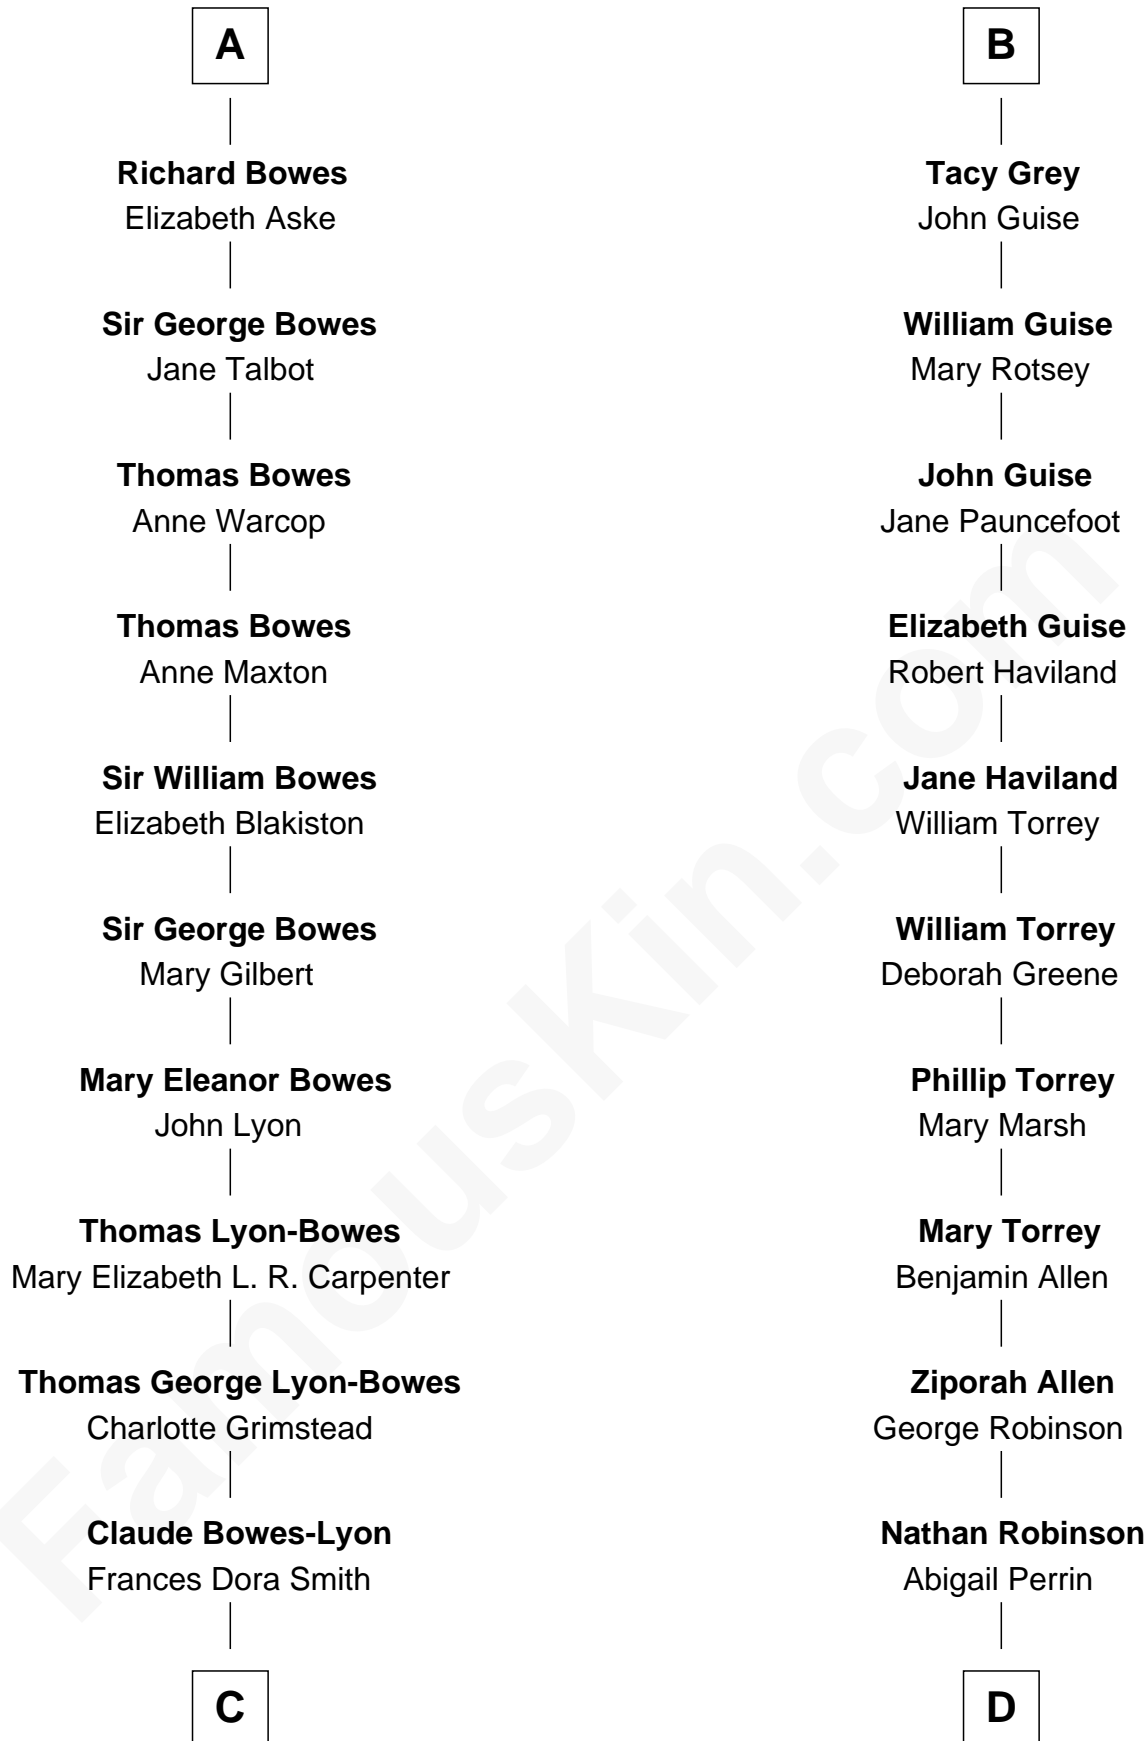

# FamousKin.com Relationship Chart of

**Prince William**

*Prince of Wales*

21st cousin of

**Raquel Welch**

*Movie Actress*

**Sir Edmund Mortimer**

Margaret de Fiennes

**C**

**Claude George Bowes-Lyon**  
Cecilia Nina Cavendish-Bentinck

**Elizabeth Bowes-Lyon**  
George VI, King of the United Kingdom

**Elizabeth II, Queen of the United Kingdom**  
Prince Philip of Edinburgh

**Charles III, King of the United Kingdom**  
Princess Diana Frances Spencer

**Prince William**  
*Prince of Wales*

**D**

**Hannah Kent Robinson**  
Elbridge Gerry Hall

**Justin Smith Hall**  
Sarah Mehitable Stanford