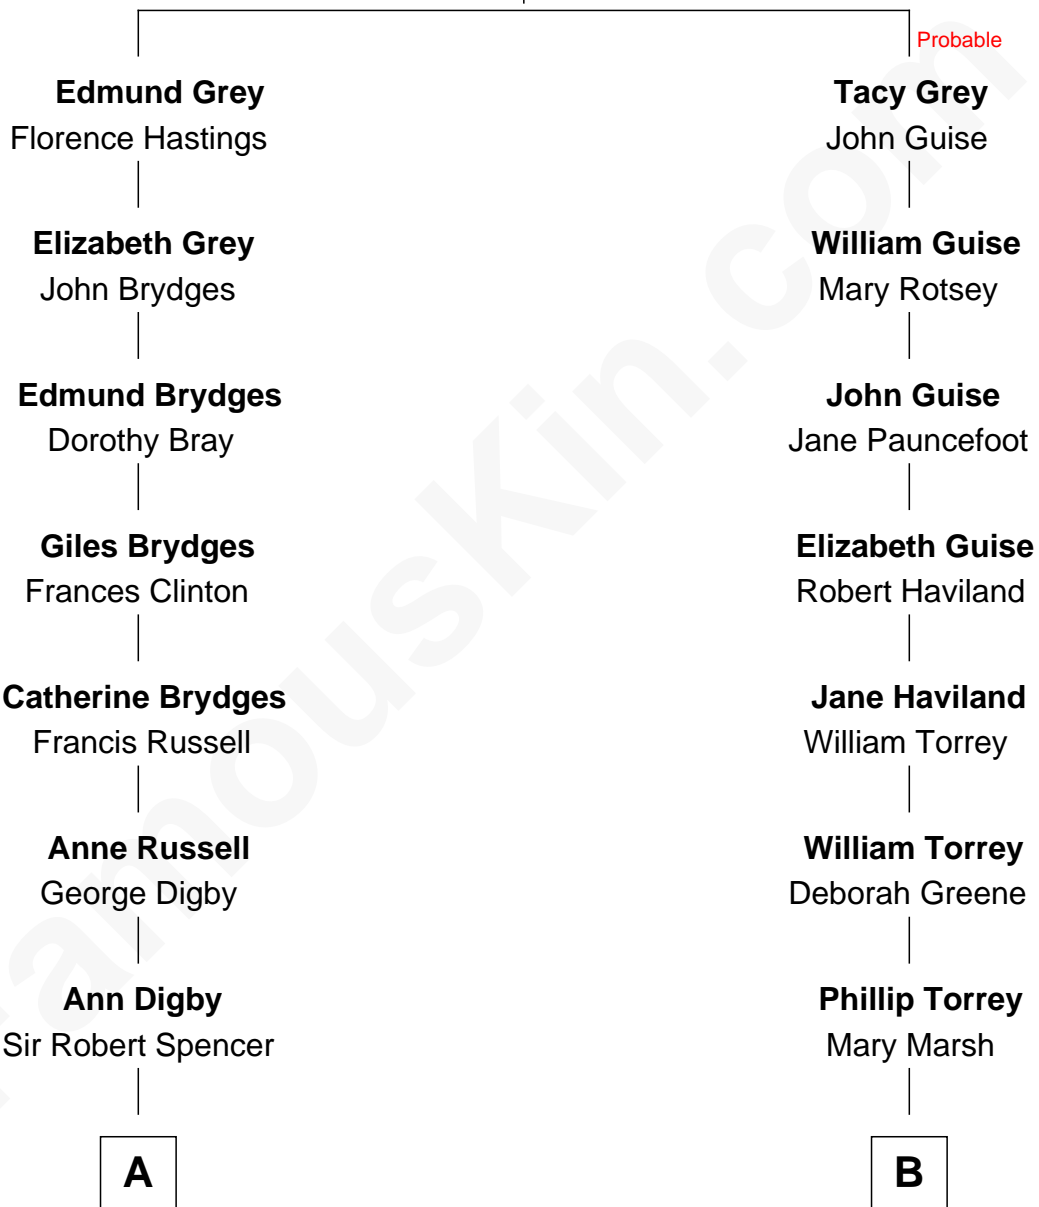

FamousKin.com Relationship Chart of

Prince William

Prince of Wales

14th cousin 2 times removed of

Raquel Welch

Movie Actress

Sir John Grey

Anne Grey