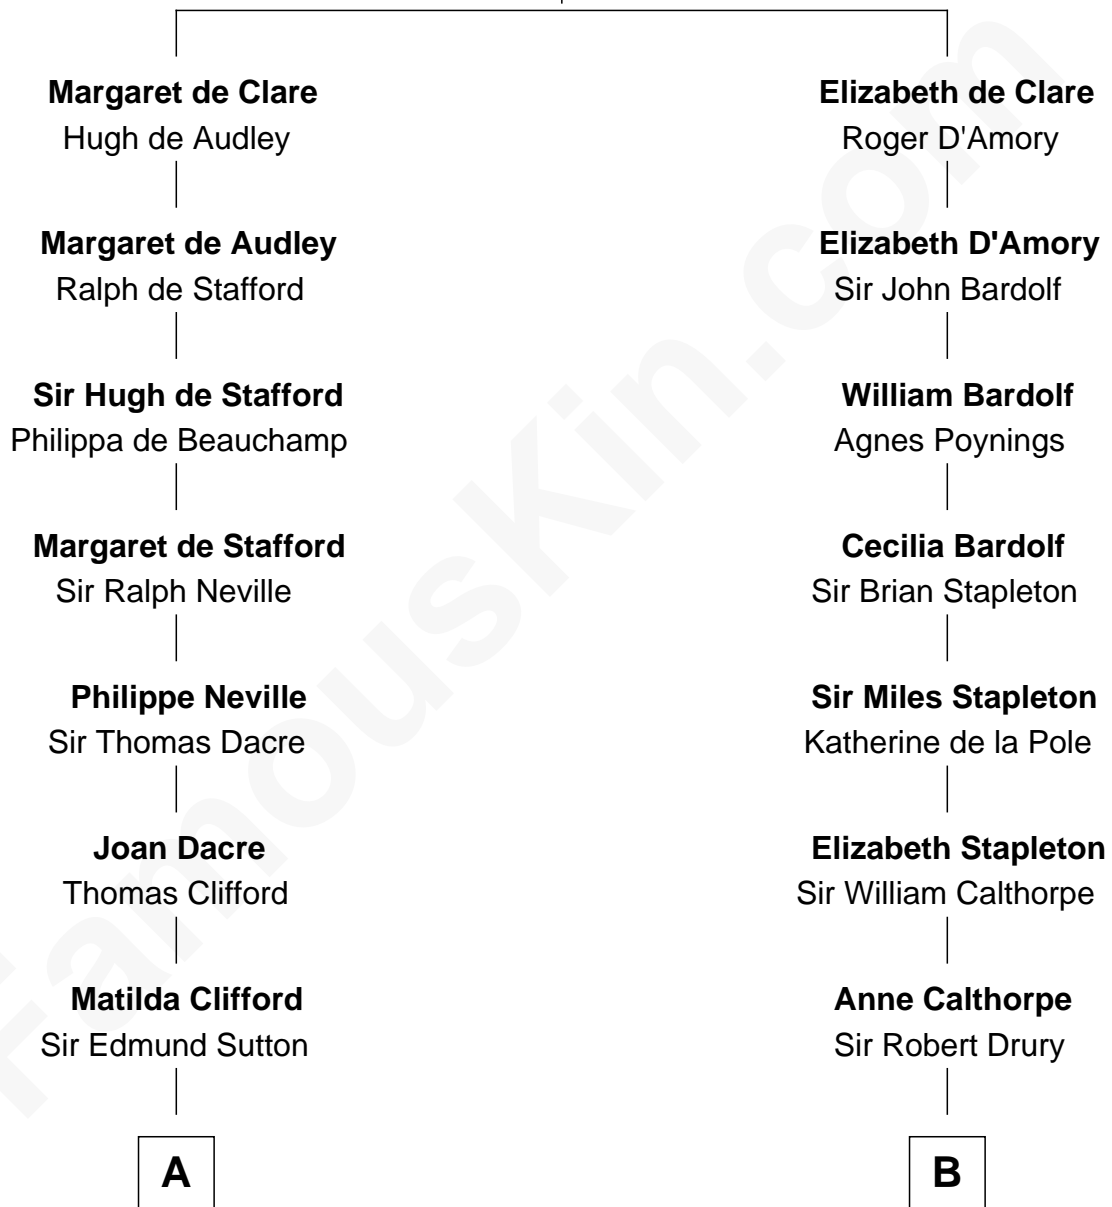

# FamousKin.com Relationship Chart of

**Prince William**

*Prince of Wales*

20th cousin 1 time removed of

**Jesse James**

*Outlaw, Bank Robber, Murderer*

**Sir Gilbert de Clare**

Joan of Acre

**C**

**Charles Robert Spencer**

Margaret Baring

**Albert Edward John Spencer**

Cynthia Elinor Beatrix Hamilton

**Edward John Spencer**

Frances Ruth Burke Roche

**Princess Diana Frances Spencer**

Charles III, King of the United Kingdom

**Prince William**

*Prince of Wales*

**D**

**Anthony Lindsay**

Ailsey Cole

**Sarah Lindsay**

James Cole

**Zerelda Elizabeth Cole**

Robert Sallee James

**Jesse James**

*Outlaw, Bank Robber, Murderer*