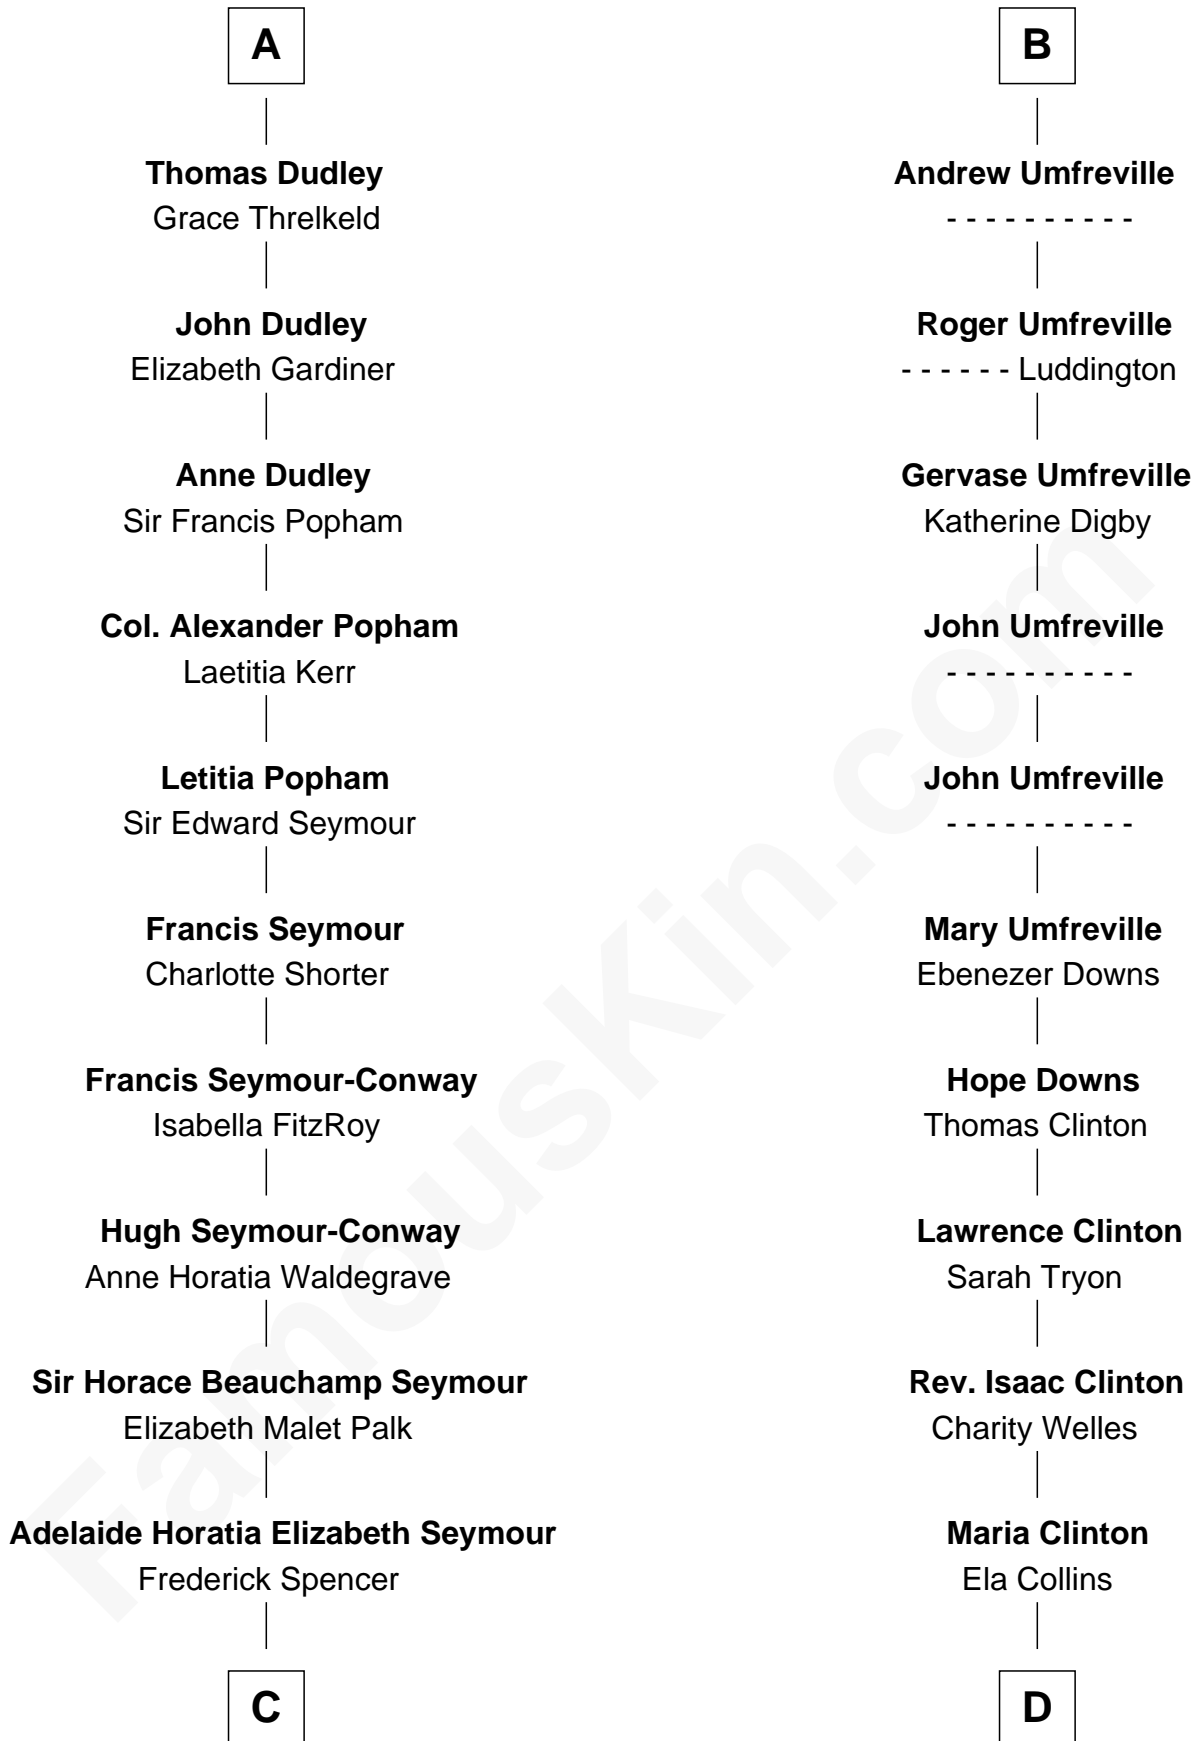

**FamousKin.com**  
**Relationship Chart of**  
**Prince William**  
*Prince of Wales*

18th cousin 3 times removed of

**Helen (Herron) Taft**  
*First Lady of President William H. Taft*

**C**

**Charles Robert Spencer**

Margaret Baring

**Albert Edward John Spencer**

Cynthia Elinor Beatrix Hamilton

**Edward John Spencer**

Frances Ruth Burke Roche

**Princess Diana Frances Spencer**

Charles III, King of the United Kingdom

**Prince William**

*Prince of Wales*

**D**

**Harriet Anne Collins**

John Williamson Herron

**Helen (Herron) Taft**

*First Lady of William H. Taft*

FamousKin.com