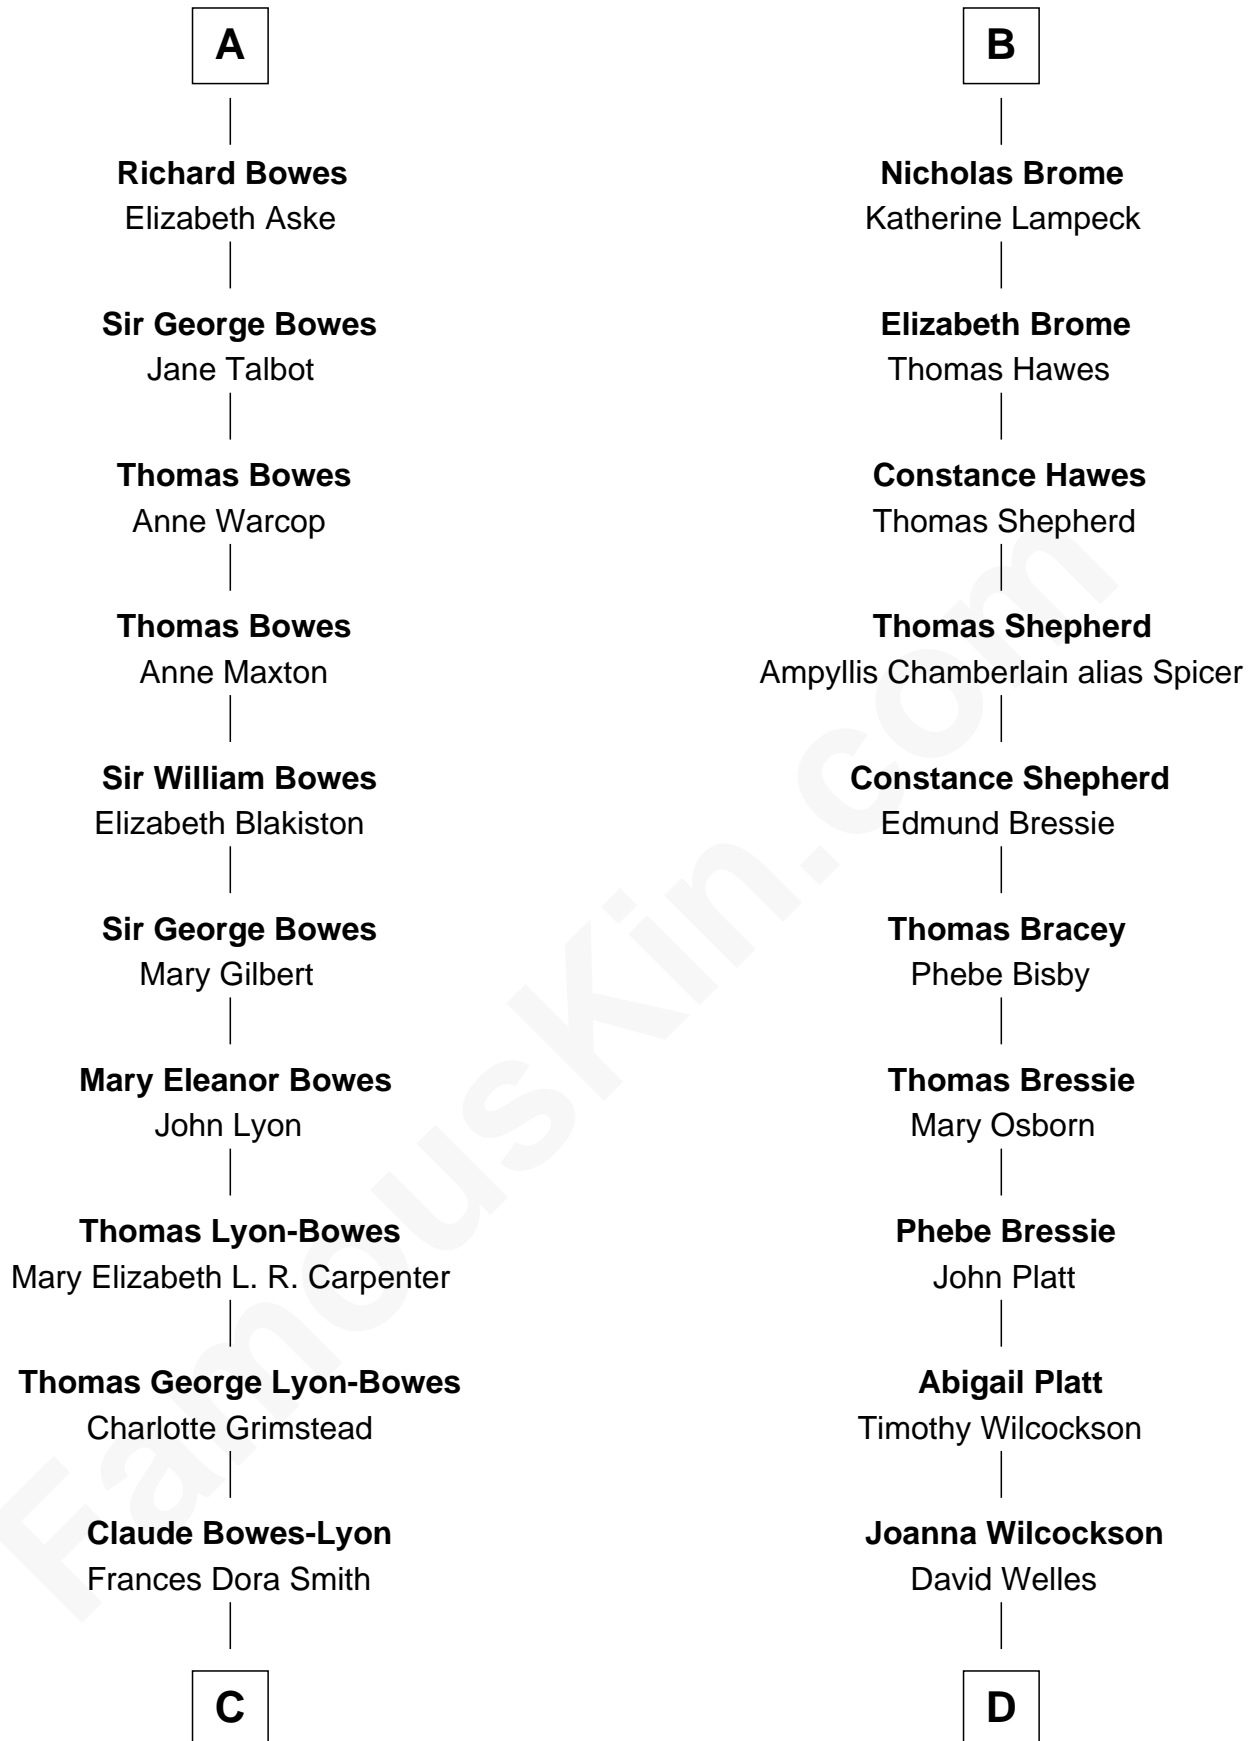

**FamousKin.com**  
**Relationship Chart of**  
**Prince William**  
*Prince of Wales*

20th cousin 1 time removed of

**Helen (Herron) Taft**  
*First Lady of President William H. Taft*

**C**

**Claude George Bowes-Lyon**  
Cecilia Nina Cavendish-Bentinck

**Elizabeth Bowes-Lyon**  
George VI, King of the United Kingdom

**Elizabeth II, Queen of the United Kingdom**  
Prince Philip of Edinburgh

**Charles III, King of the United Kingdom**  
Princess Diana Frances Spencer

**Prince William**  
*Prince of Wales*

**D**

**Charity Welles**  
Rev. Isaac Clinton

**Maria Clinton**  
Ela Collins

**Harriet Anne Collins**  
John Williamson Herron

**Helen (Herron) Taft**  
*First Lady of William H. Taft*