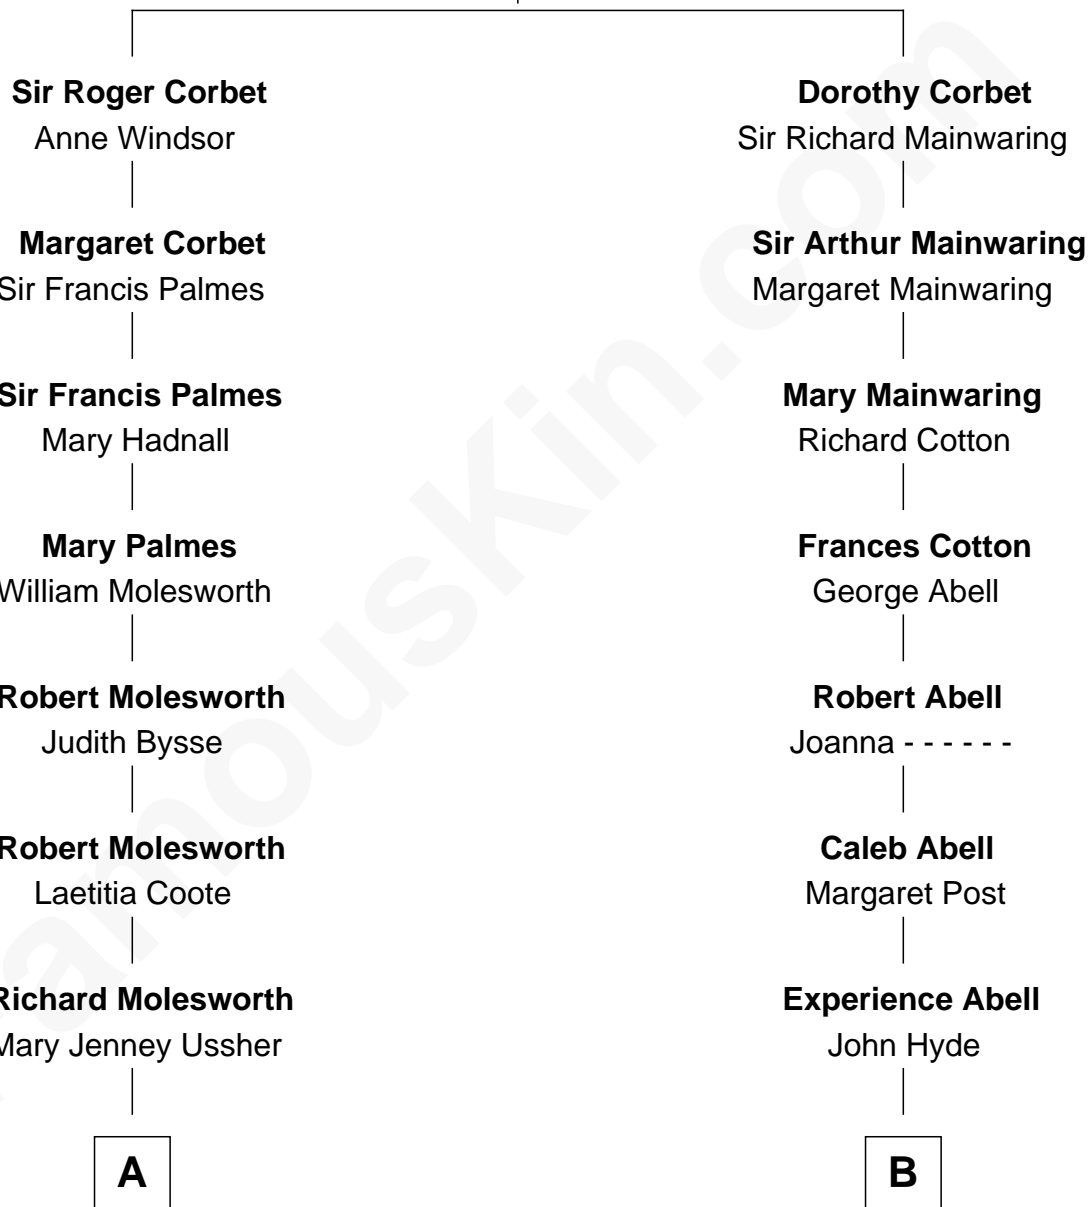

**FamousKin.com**  
**Relationship Chart of**  
**Prince William**  
*Prince of Wales*

**11th cousin 4 times removed of**  
**Grover Cleveland**  
*22nd and 24th U.S. President*

**Sir Robert Corbet**  
 Elizabeth Vernon

**A**

**Louisa Molesworth**  
William Brabazon Ponsonby

**Mary Elizabeth Ponsonby**  
Charles Grey

**Elizabeth Grey**  
John Crocker Bulteel

**Louisa Emily Charlotte Bulteel**  
Edward Charles Baring

**Margaret Baring**  
Charles Robert Spencer

**Albert Edward John Spencer**  
Cynthia Elinor Beatrix Hamilton

**Edward John Spencer**  
Frances Ruth Burke Roche

**Princess Diana Frances Spencer**  
Charles III, King of the United Kingdom

**Prince William**  
*Prince of Wales*