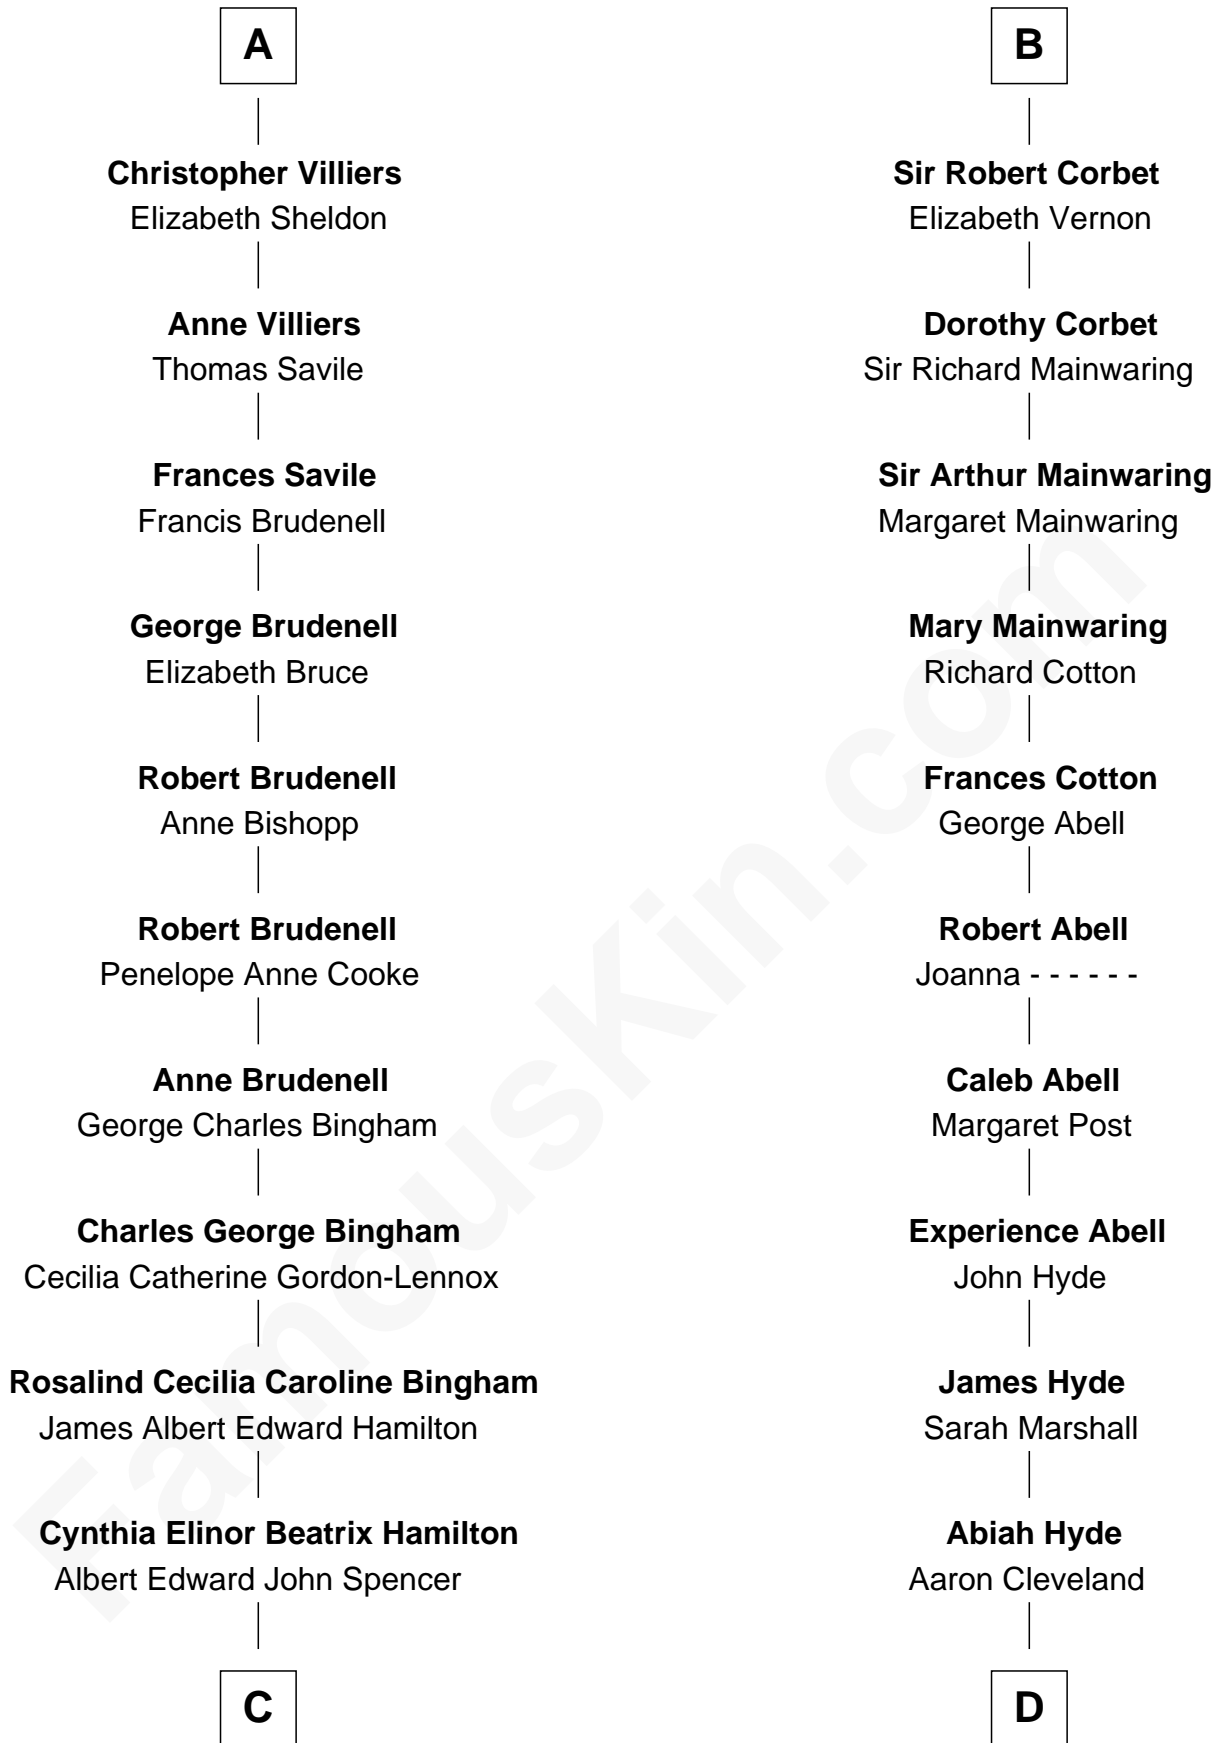

FamousKin.com Relationship Chart of

Prince William

Prince of Wales

19th cousin of

Grover Cleveland

22nd and 24th U.S. President

Sir Henry de Grey

Elizabeth Talbot

William Beaumont

Mary Bassett

Anthony Beaumont

Anne Armstrong

Mary Beaumont

Sir George Villiers

A

Richard Grey

Eleanor Lucy

Elizabeth Hopton

Sir Roger Corbet

Sir Richard Corbet

Elizabeth Devereux

B

C

Edward John Spencer
Frances Ruth Burke Roche

Princess Diana Frances Spencer
Charles III, King of the United Kingdom

Prince William
Prince of Wales

D

William Cleveland
Margaret Falley

Rev. Richard Falley Cleveland
Ann Neal

Grover Cleveland
22nd and 24th U.S. President