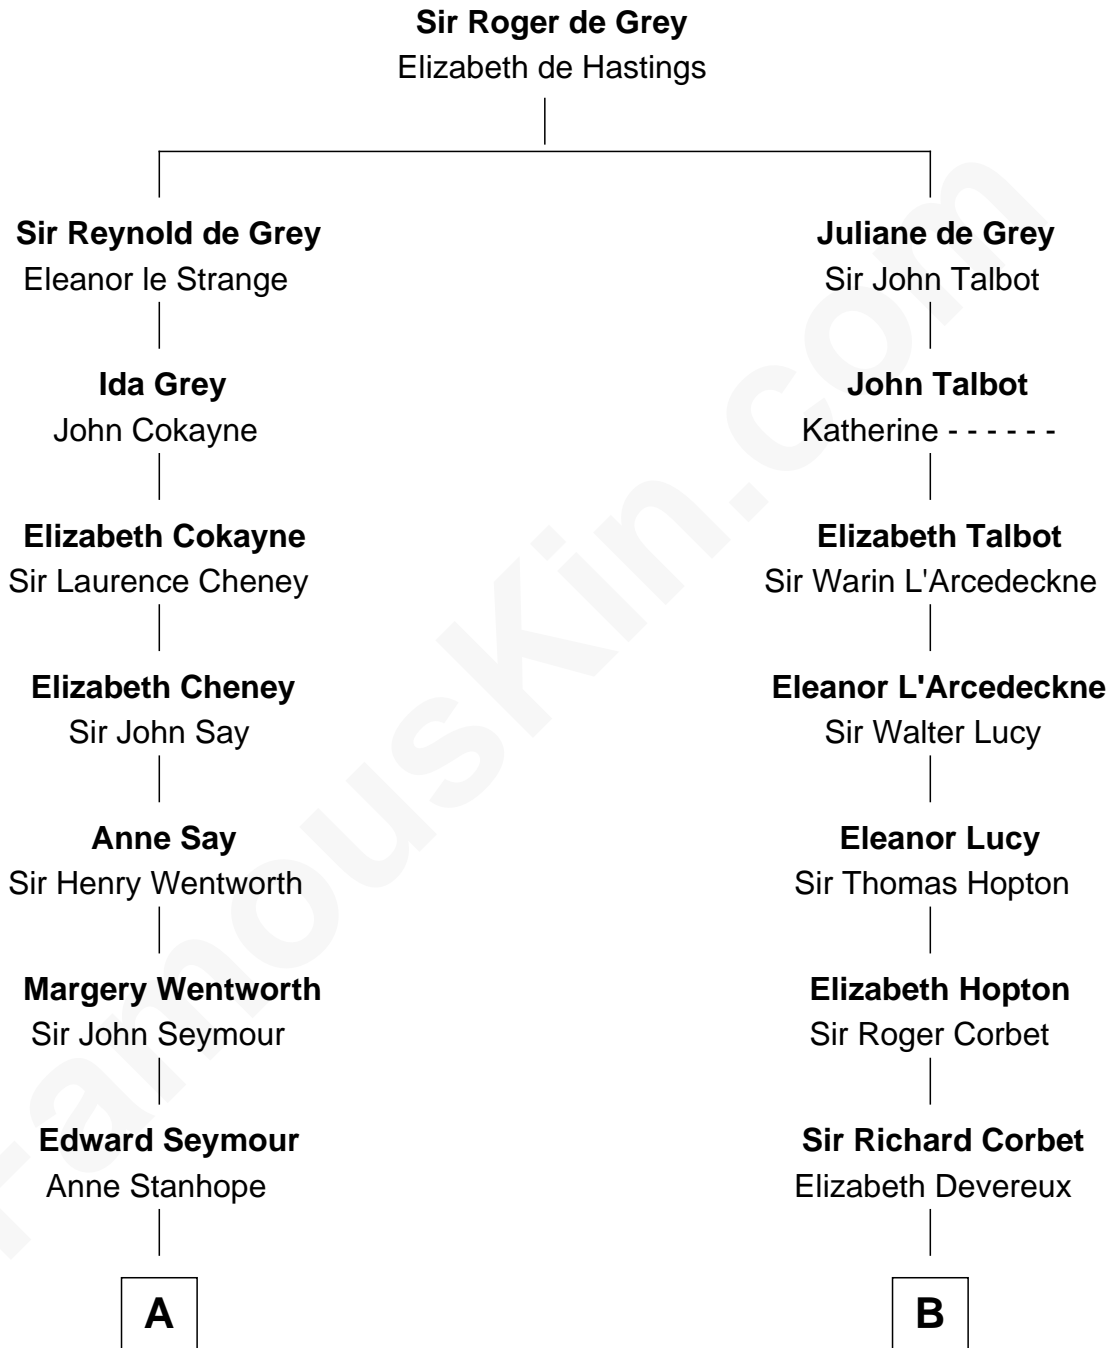

FamousKin.com
Relationship Chart of
Prince William
Prince of Wales

19th cousin 2 times removed of
Grover Cleveland
22nd and 24th U.S. President

C

Cecilia Nina Cavendish-Bentinck

Claude George Bowes-Lyon

Elizabeth Bowes-Lyon

George VI, King of the United Kingdom

Elizabeth II, Queen of the United Kingdom

Prince Philip of Edinburgh

Charles III, King of the United Kingdom

Princess Diana Frances Spencer

Prince William

Prince of Wales