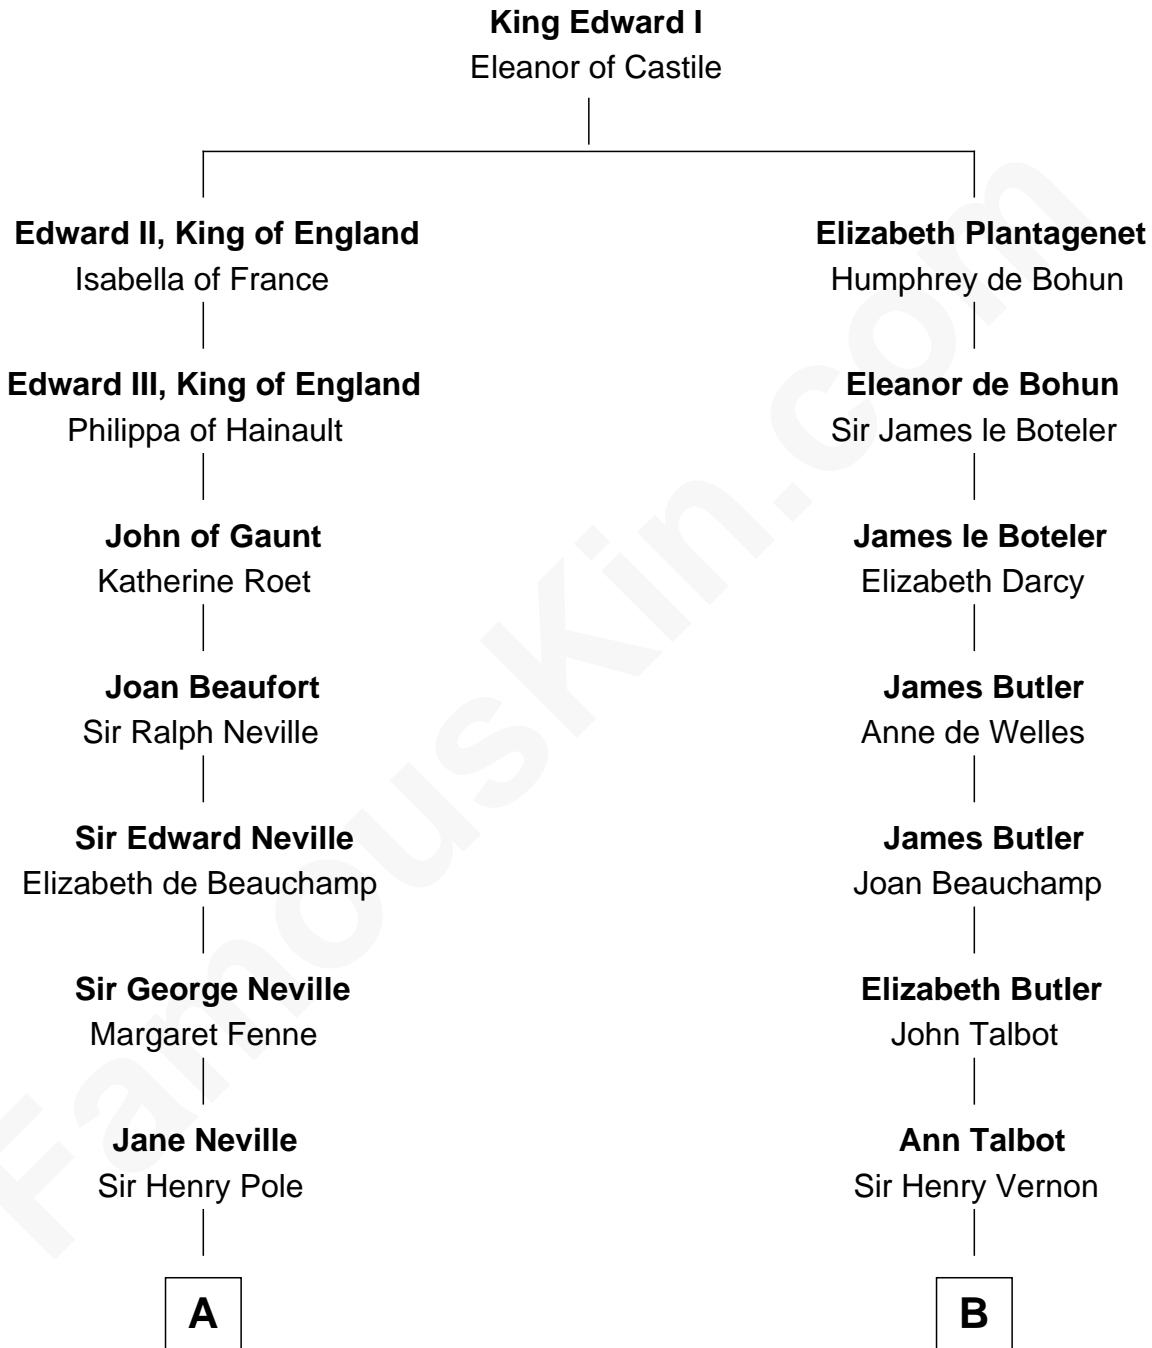

FamousKin.com
Relationship Chart of
Prince William
Prince of Wales

19th cousin 2 times removed of
Grover Cleveland
22nd and 24th U.S. President

C

Charles Robert Spencer

Margaret Baring

Albert Edward John Spencer

Cynthia Elinor Beatrix Hamilton

Edward John Spencer

Frances Ruth Burke Roche

Princess Diana Frances Spencer

Charles III, King of the United Kingdom

Prince William

Prince of Wales

D