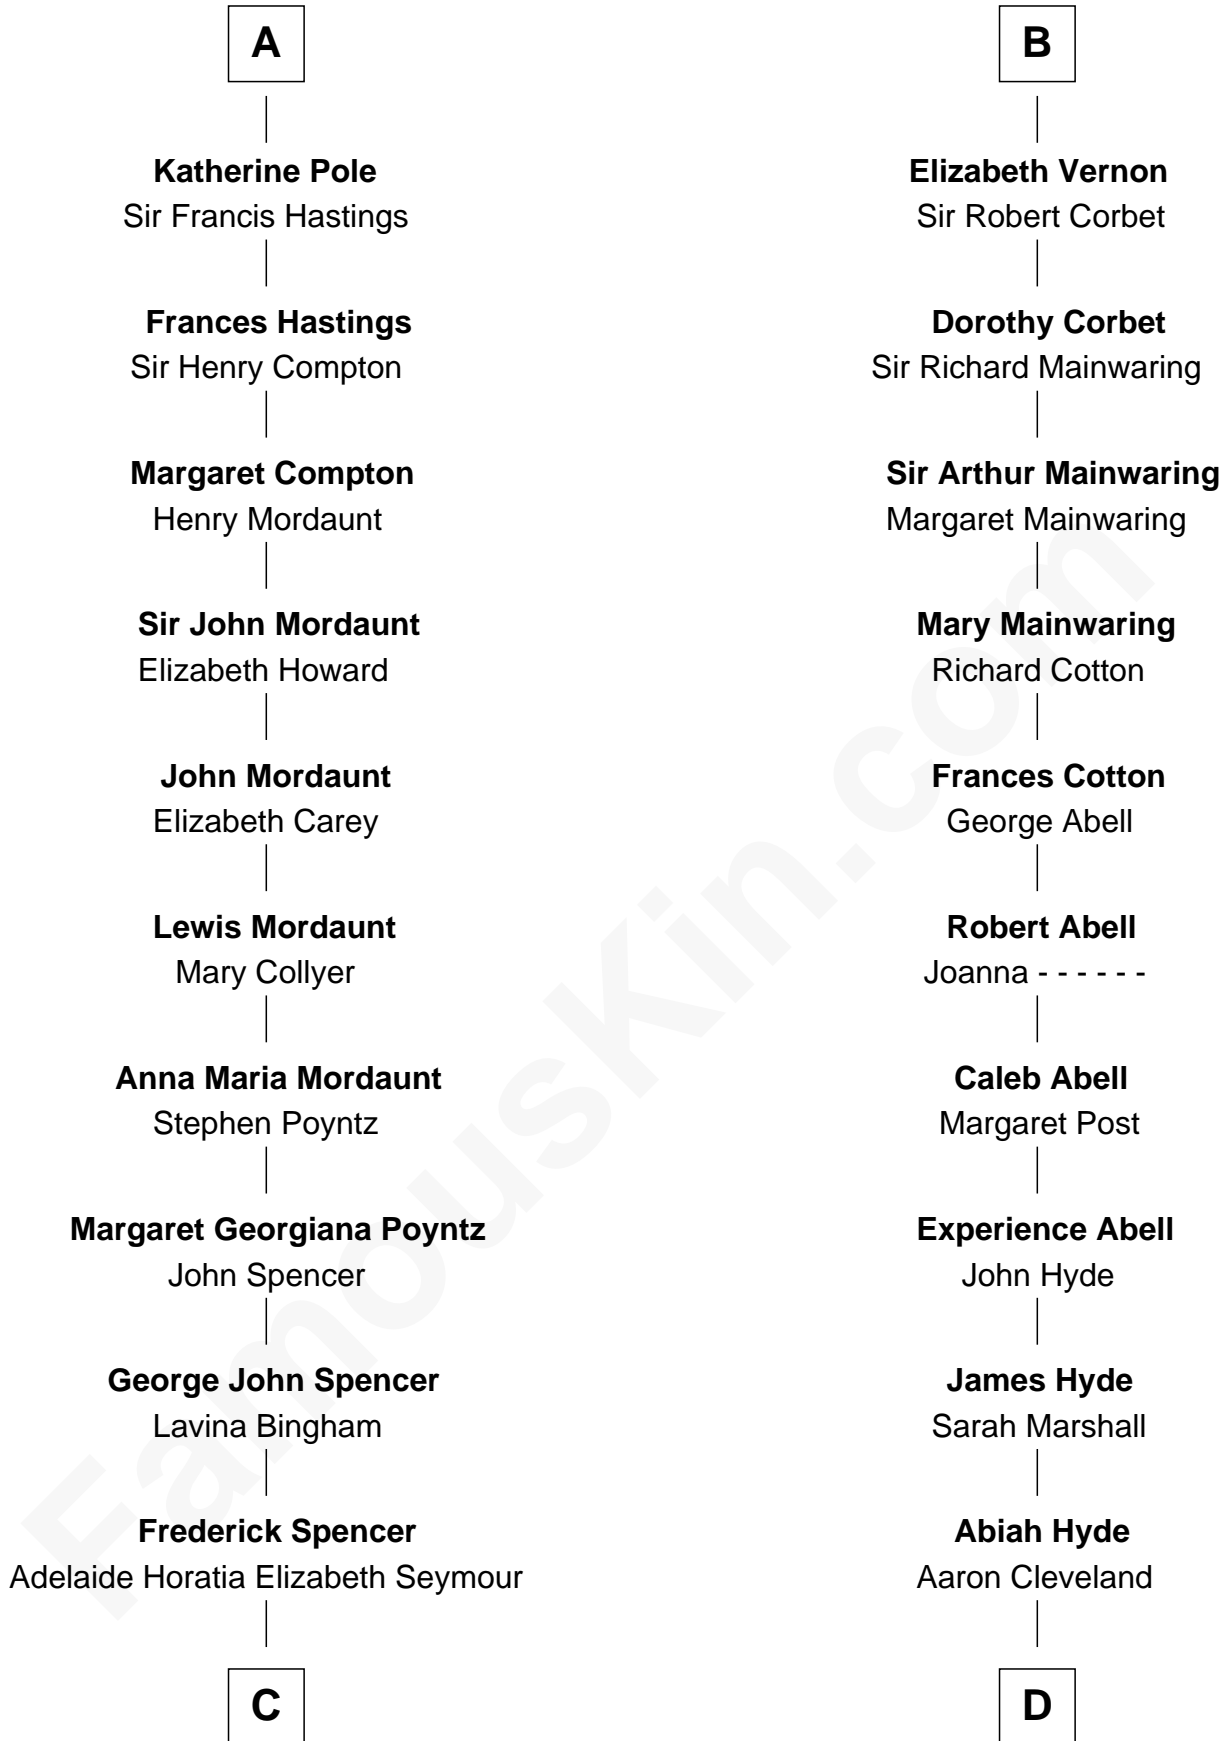

FamousKin.com
Relationship Chart of
Prince William
Prince of Wales

19th cousin 2 times removed of
Grover Cleveland
22nd and 24th U.S. President

C

Charles Robert Spencer

Margaret Baring

Albert Edward John Spencer

Cynthia Elinor Beatrix Hamilton

Edward John Spencer

Frances Ruth Burke Roche

Princess Diana Frances Spencer

Charles III, King of the United Kingdom

Prince William

Prince of Wales

D