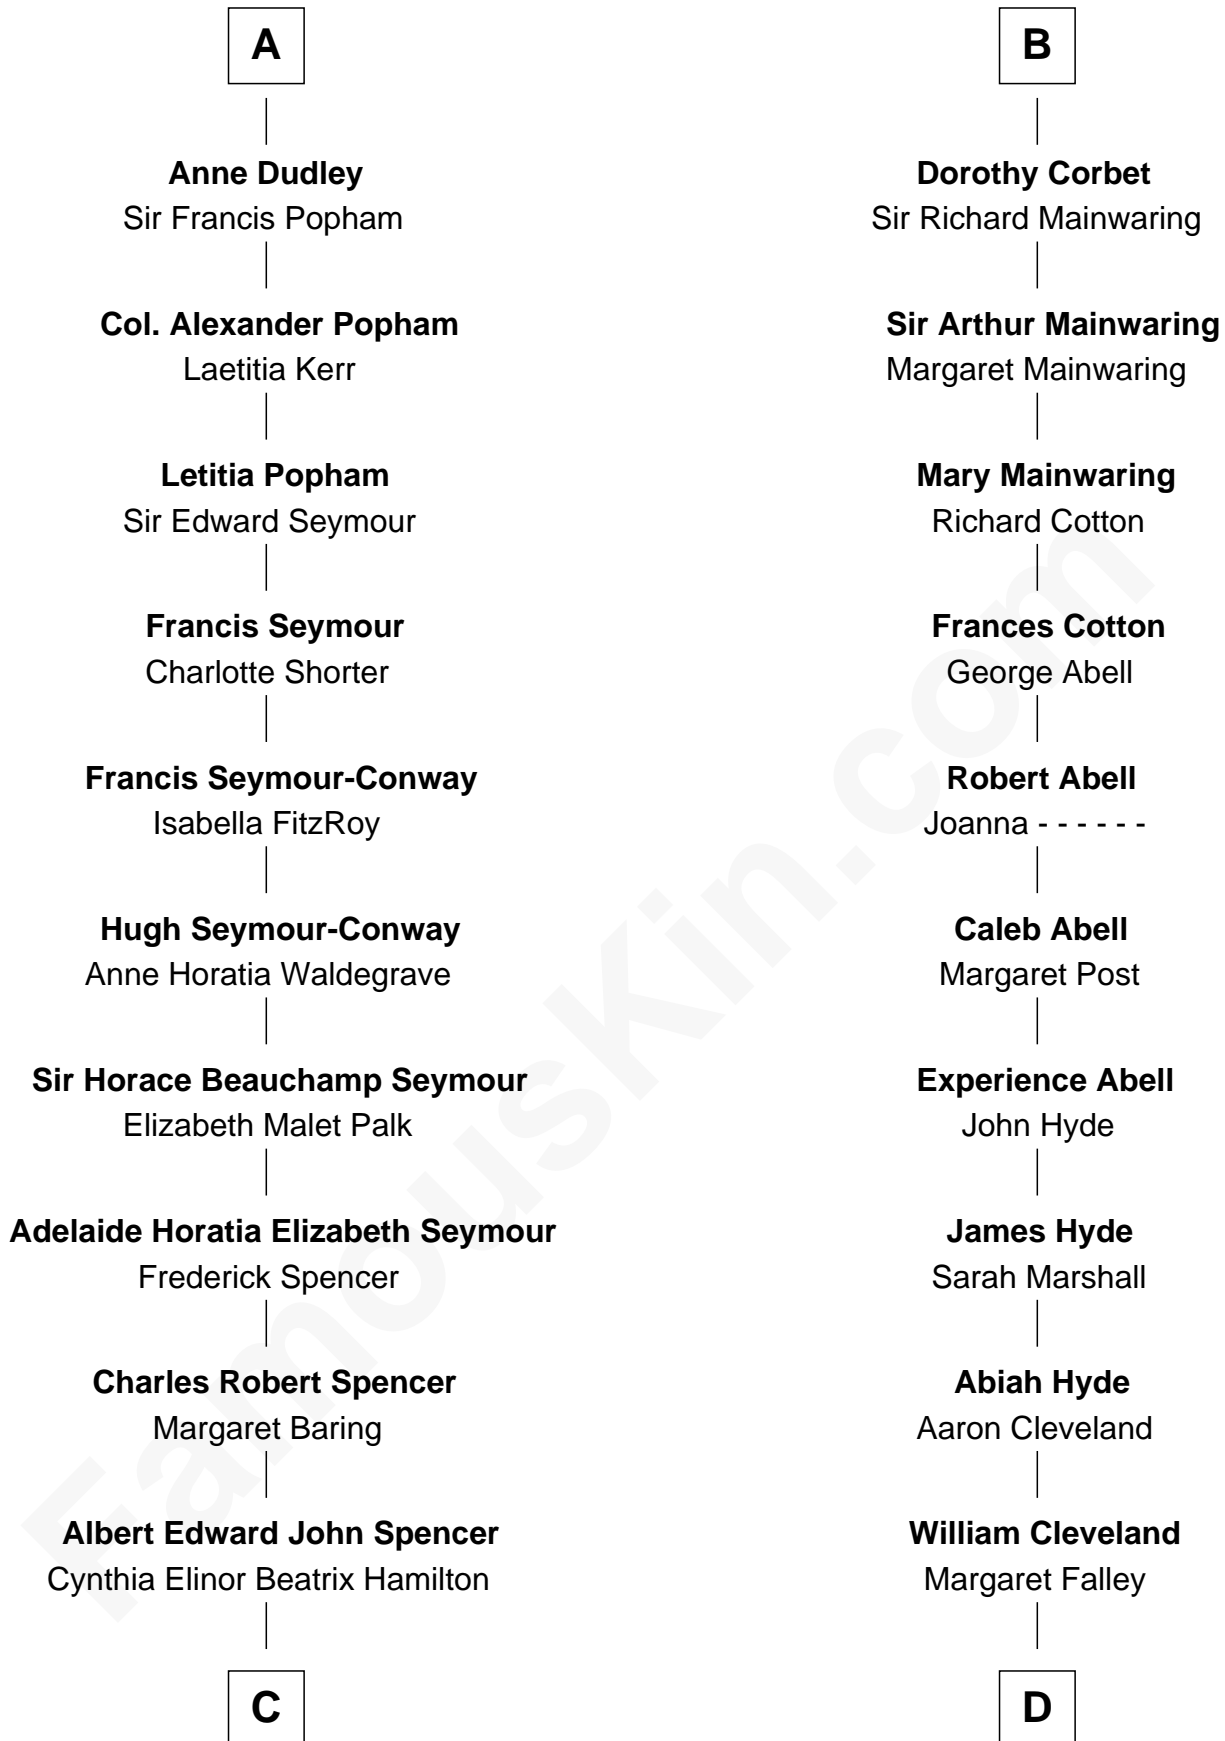

# FamousKin.com Relationship Chart of

**Prince William**

*Prince of Wales*

18th cousin 1 time removed of

**Grover Cleveland**

*22nd and 24th U.S. President*

**Ralph de Stafford**  
Margaret de Audley

**Sir Hugh de Stafford**  
Philippa de Beauchamp

**A**

**Elizabeth de Stafford**  
John de Ferrers

**Robert de Ferrers**  
Margaret Despencer

**Sir Edmund Ferrers**  
Ellen Roche

**Sir William Ferrers**  
Elizabeth Belknap

**Anne Ferrers**  
Sir Walter Devereux

**Elizabeth Devereux**  
Sir Richard Corbet

**Sir Robert Corbet**  
Elizabeth Vernon

**B**

**C**

**Edward John Spencer**  
Frances Ruth Burke Roche

**Princess Diana Frances Spencer**  
Charles III, King of the United Kingdom