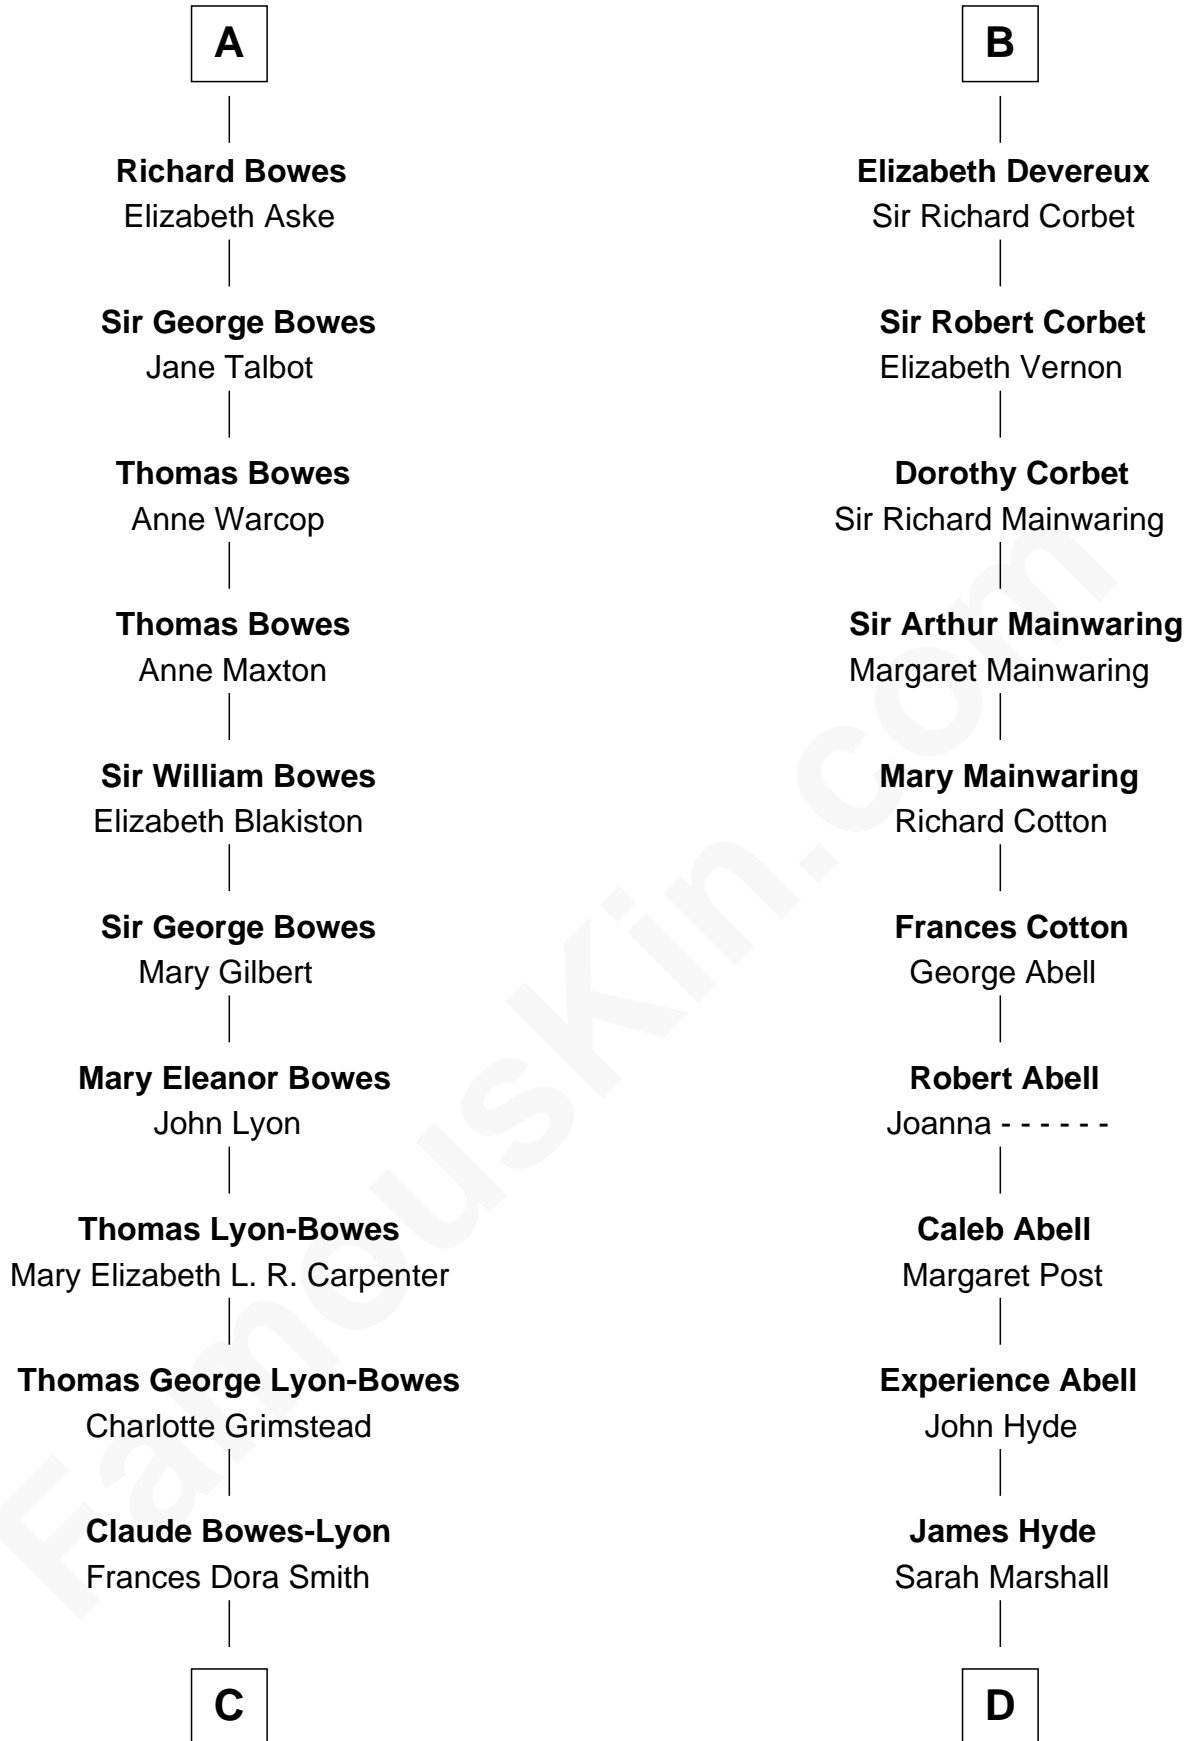

FamousKin.com
Relationship Chart of
Prince William
Prince of Wales

20th cousin 1 time removed of
Grover Cleveland
22nd and 24th U.S. President

Sir Edmund Mortimer
 Margaret de Fiennes

C

Claude George Bowes-Lyon
Cecilia Nina Cavendish-Bentinck

Elizabeth Bowes-Lyon
George VI, King of the United Kingdom

Elizabeth II, Queen of the United Kingdom
Prince Philip of Edinburgh

Charles III, King of the United Kingdom
Princess Diana Frances Spencer

Prince William
Prince of Wales