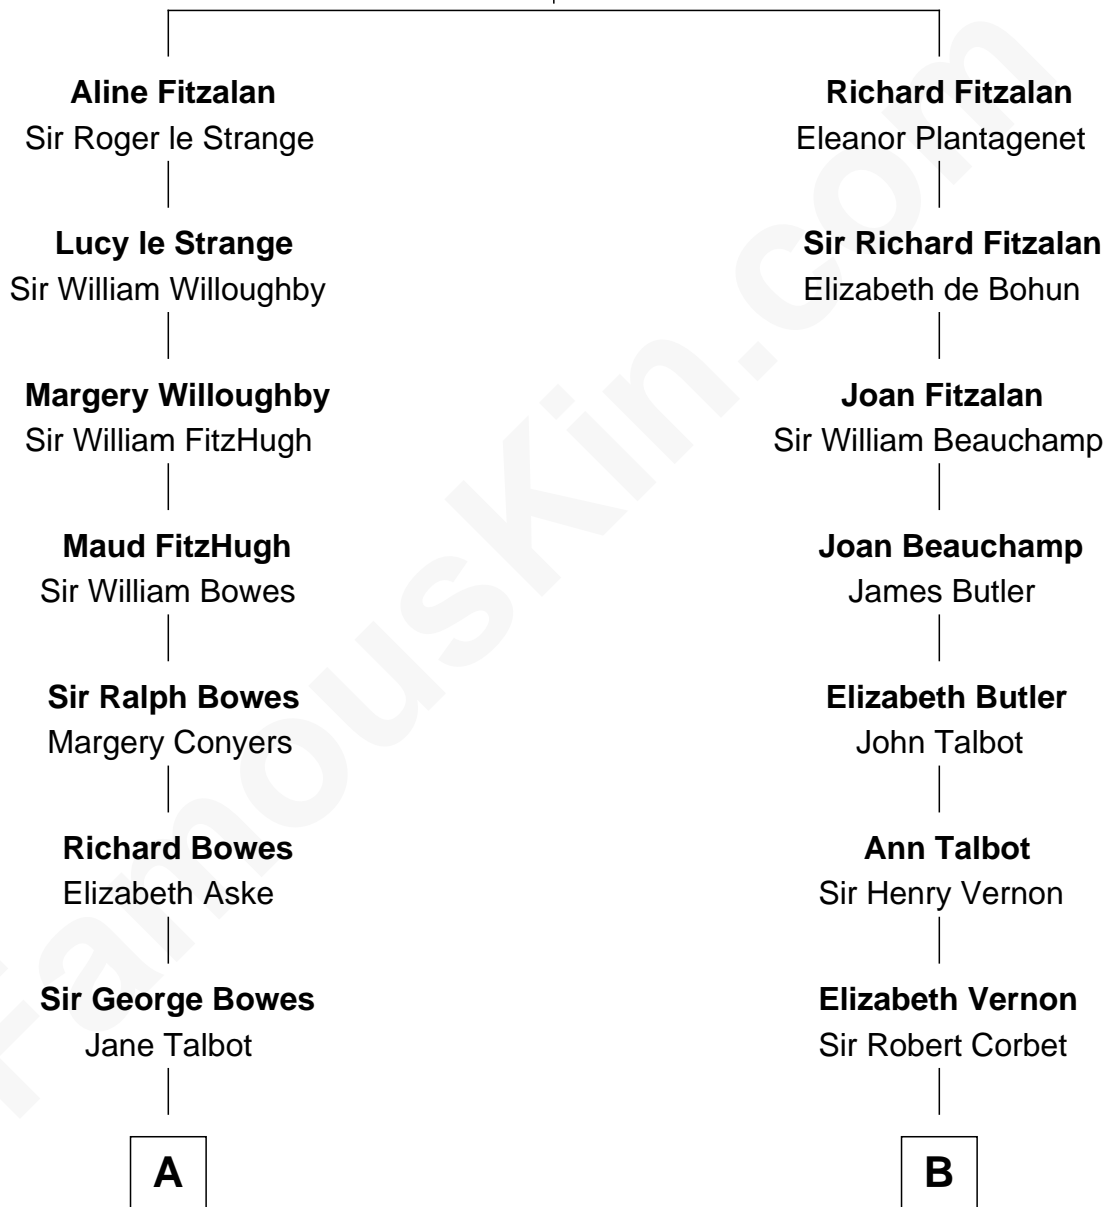

# FamousKin.com Relationship Chart of

**Prince William**

*Prince of Wales*

18th cousin 1 time removed of

**Grover Cleveland**

*22nd and 24th U.S. President*

**Edmund Fitzalan**

Alice de Warenne

**C**

**Elizabeth II, Queen of the United Kingdom**

Prince Philip of Edinburgh

**Charles III, King of the United Kingdom**

Princess Diana Frances Spencer

**Prince William**

*Prince of Wales*

**D**

**Rev. Richard Falley Cleveland**

Ann Neal

**Grover Cleveland**

*22nd and 24th U.S. President*

FamousKin.com