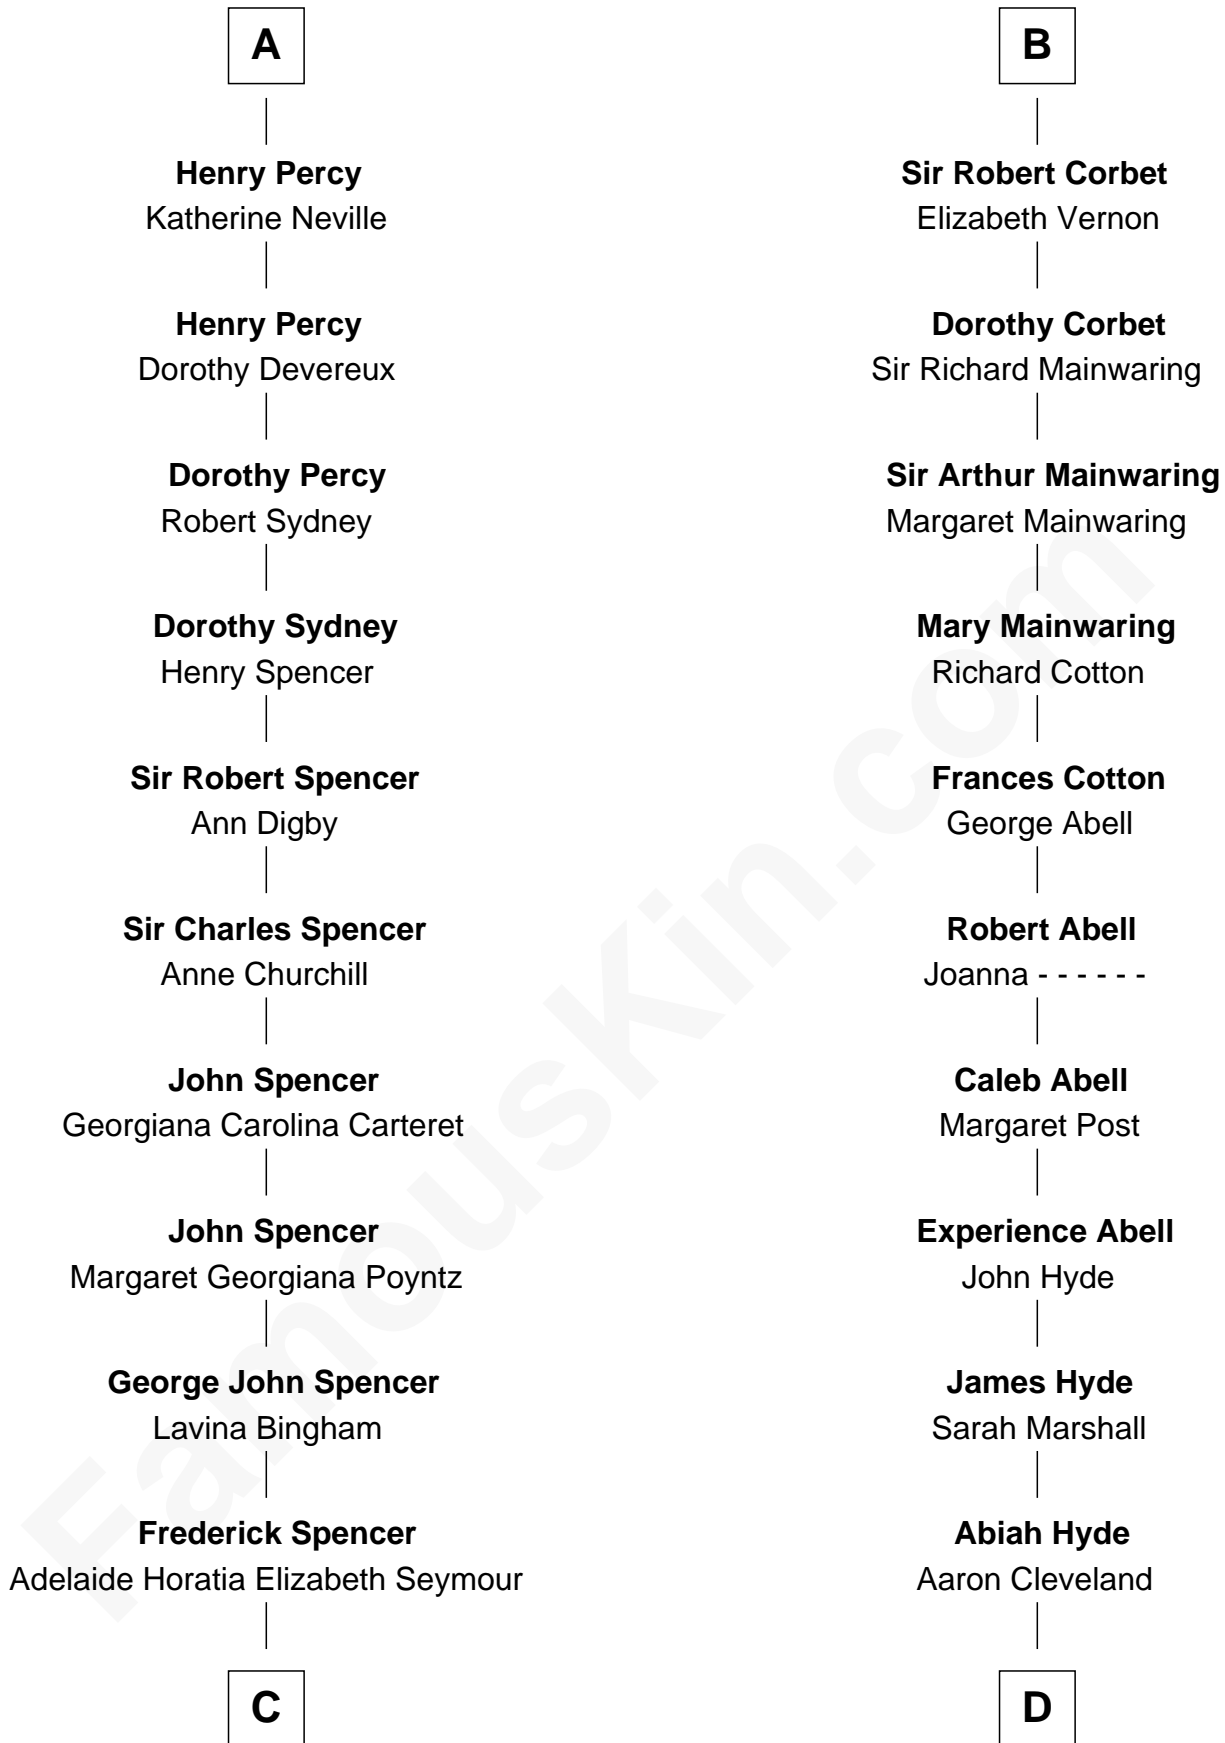

FamousKin.com
Relationship Chart of
Prince William
Prince of Wales

19th cousin 2 times removed of
Grover Cleveland
22nd and 24th U.S. President

C

Charles Robert Spencer

Margaret Baring

Albert Edward John Spencer

Cynthia Elinor Beatrix Hamilton

Edward John Spencer

Frances Ruth Burke Roche

Princess Diana Frances Spencer

Charles III, King of the United Kingdom

Prince William

Prince of Wales

D