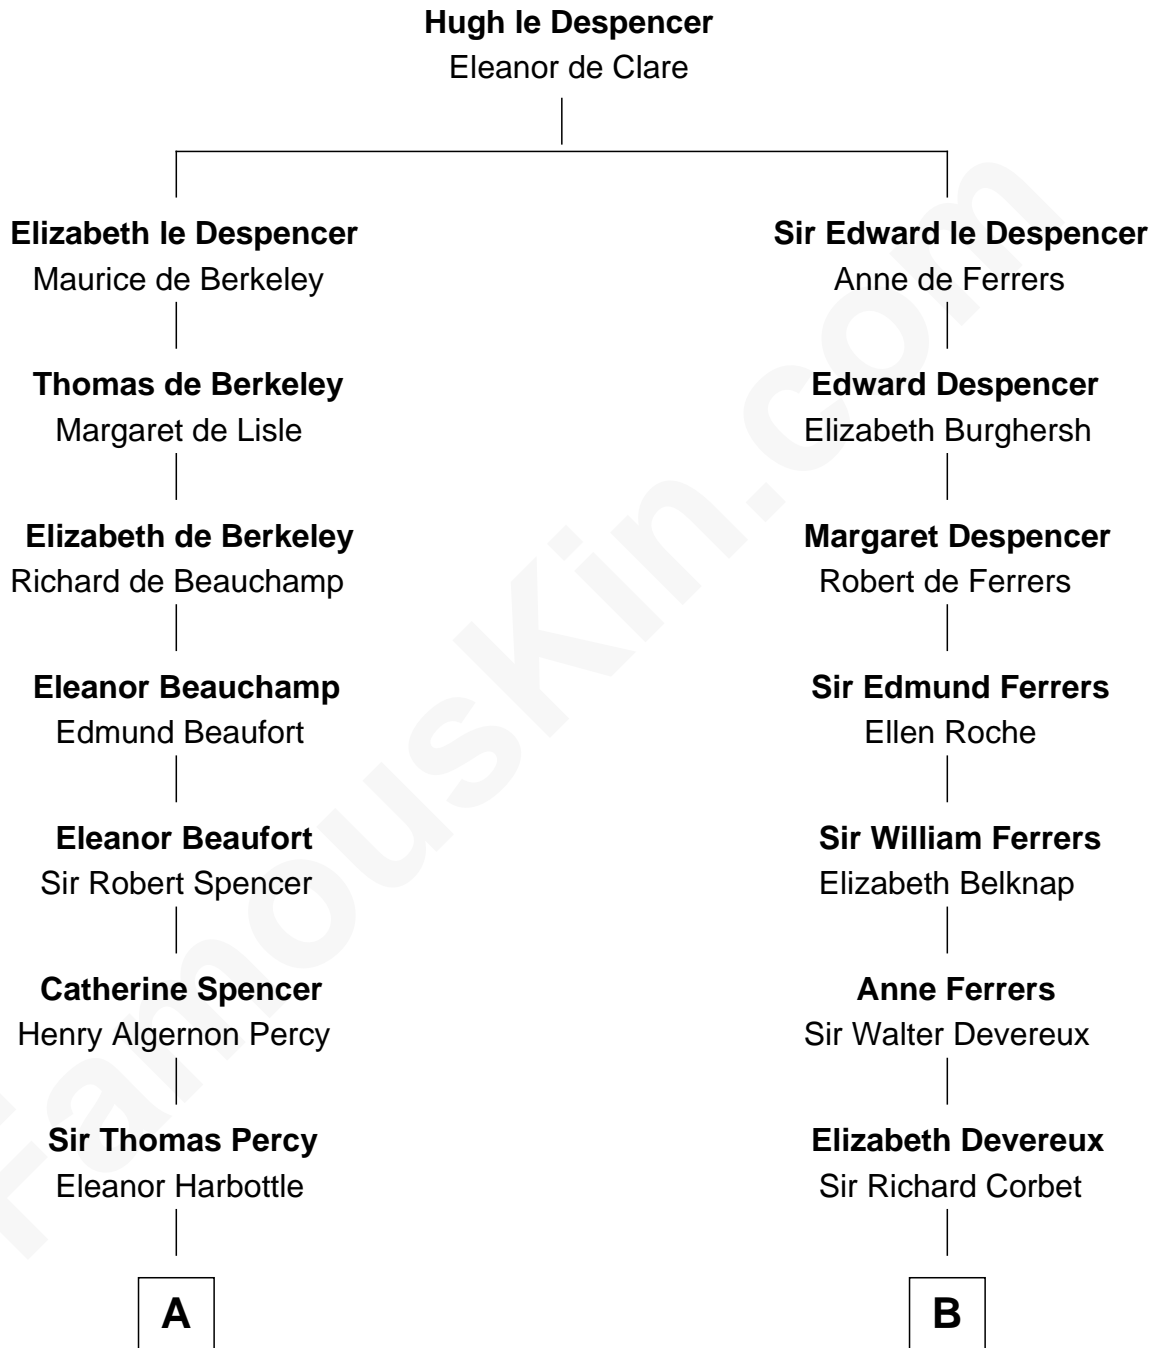

FamousKin.com
Relationship Chart of
Prince William
Prince of Wales

19th cousin 2 times removed of
Grover Cleveland
22nd and 24th U.S. President

C

Charles Robert Spencer

Margaret Baring

Albert Edward John Spencer

Cynthia Elinor Beatrix Hamilton

Edward John Spencer

Frances Ruth Burke Roche

Princess Diana Frances Spencer

Charles III, King of the United Kingdom

Prince William

Prince of Wales

D