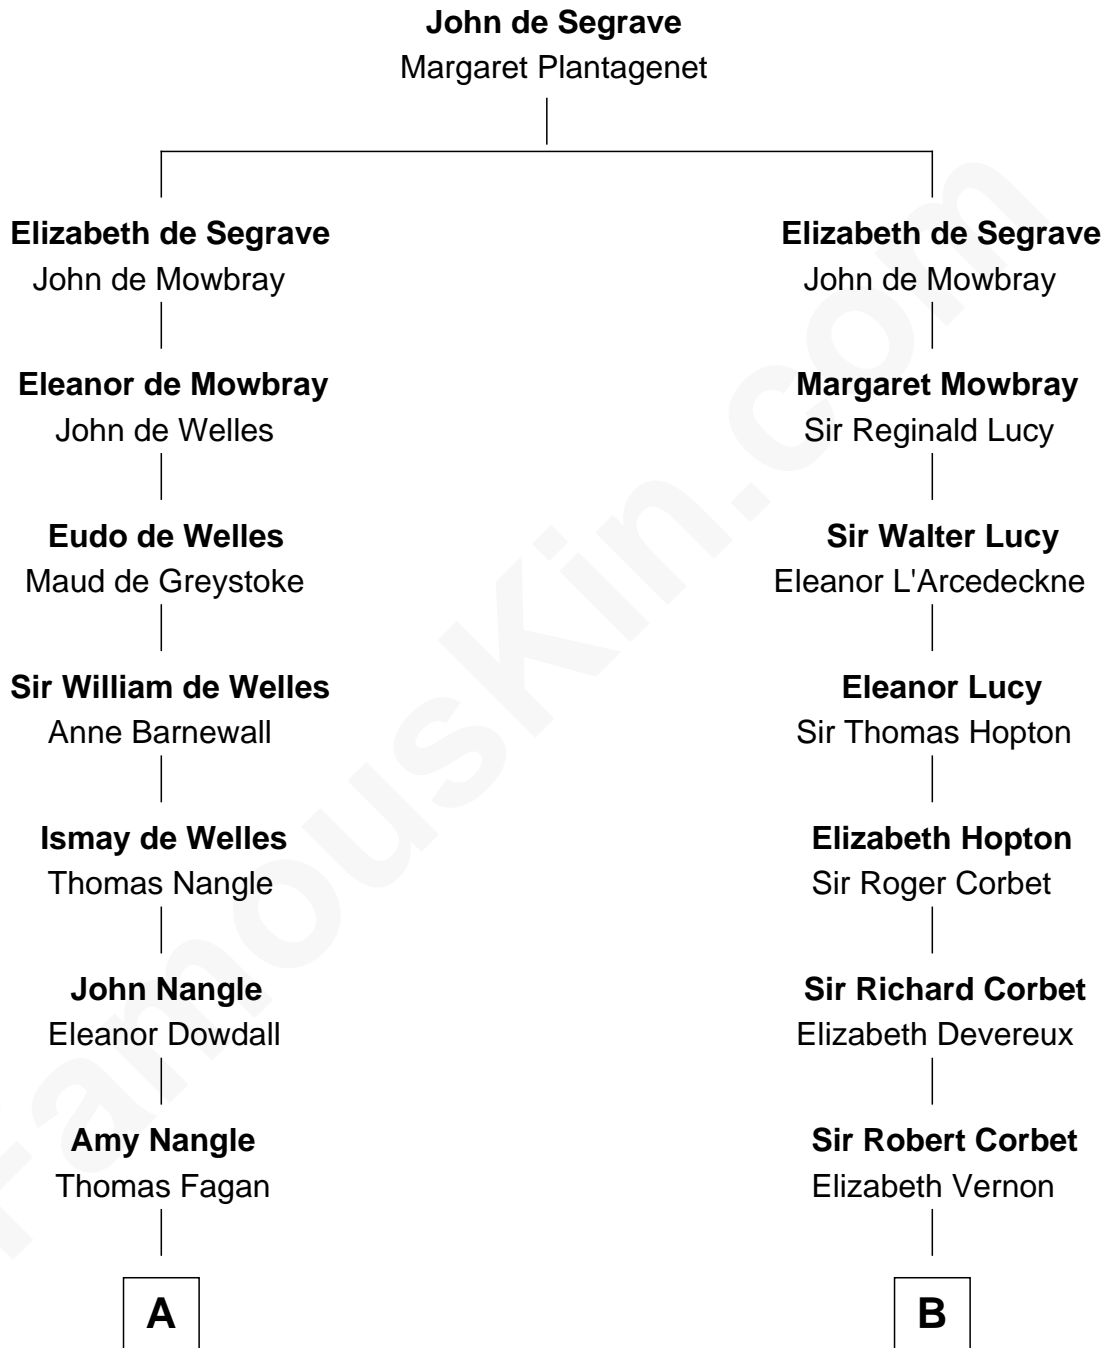

FamousKin.com
Relationship Chart of
Prince William
Prince of Wales

18th cousin 2 times removed of
Grover Cleveland
22nd and 24th U.S. President

C

Elizabeth Bowes-Lyon

George VI, King of the United Kingdom

Elizabeth II, Queen of the United Kingdom

Prince Philip of Edinburgh

Charles III, King of the United Kingdom

Princess Diana Frances Spencer

Prince William

Prince of Wales

D

Rev. Richard Falley Cleveland

Ann Neal

Grover Cleveland

22nd and 24th U.S. President

FamousKin.com