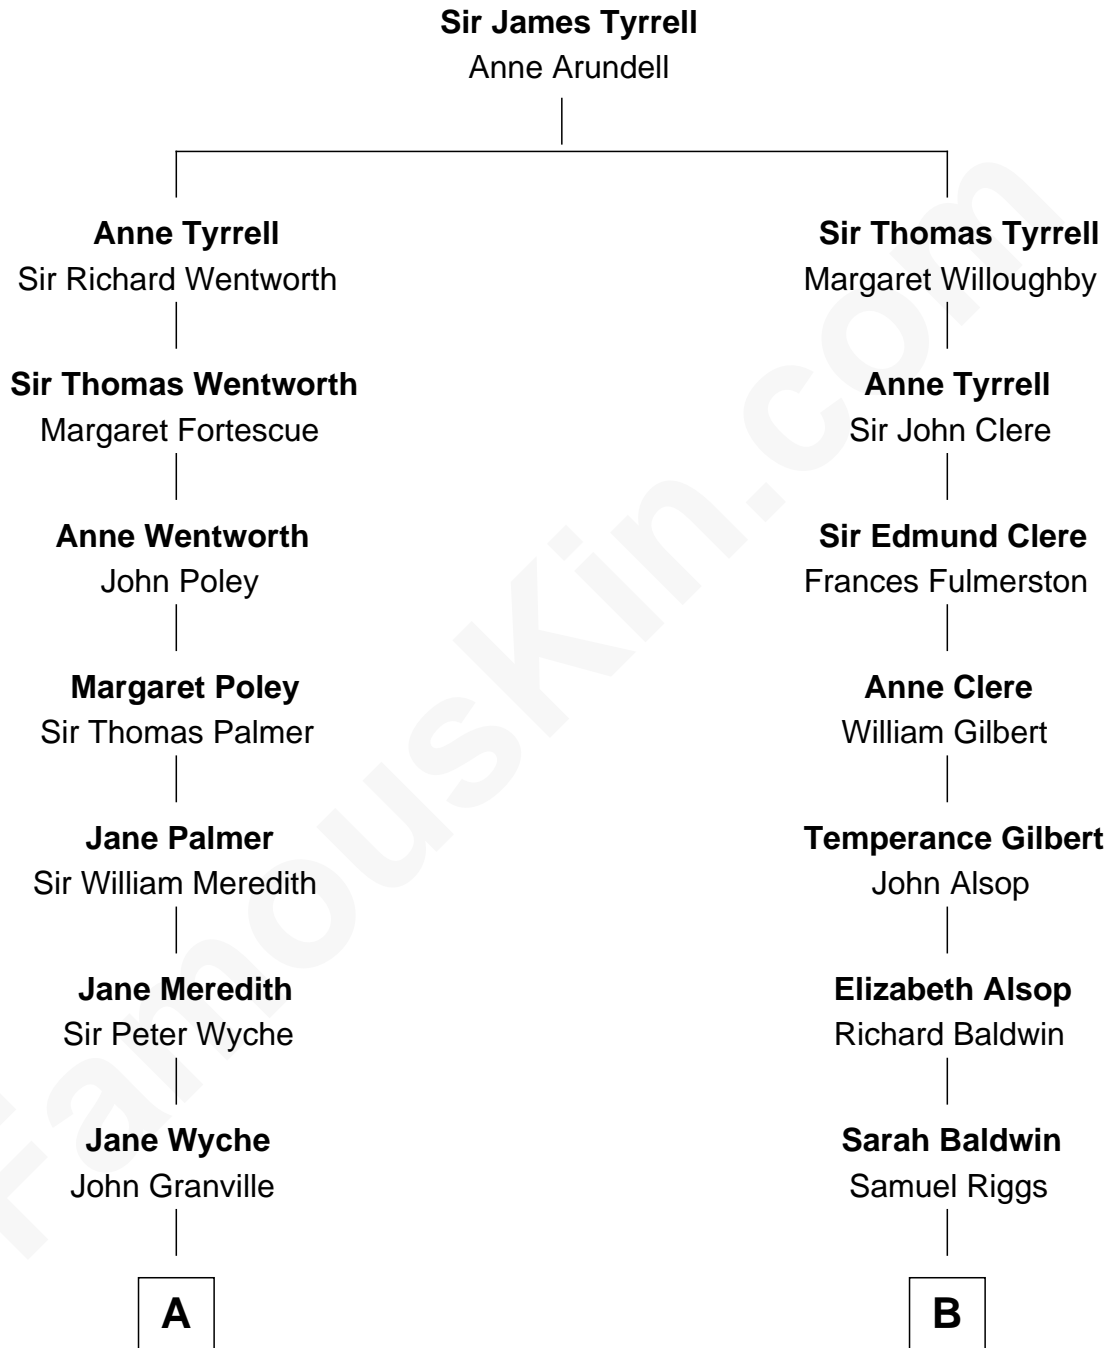

FamousKin.com
Relationship Chart of
Prince William
Prince of Wales

15th cousin 4 times removed of

Mamie (Doud) Eisenhower
First Lady of President Dwight Eisenhower

C

Edward John Spencer
Frances Ruth Burke Roche

Princess Diana Frances Spencer
Charles III, King of the United Kingdom

Prince William
Prince of Wales

FamousKin.com