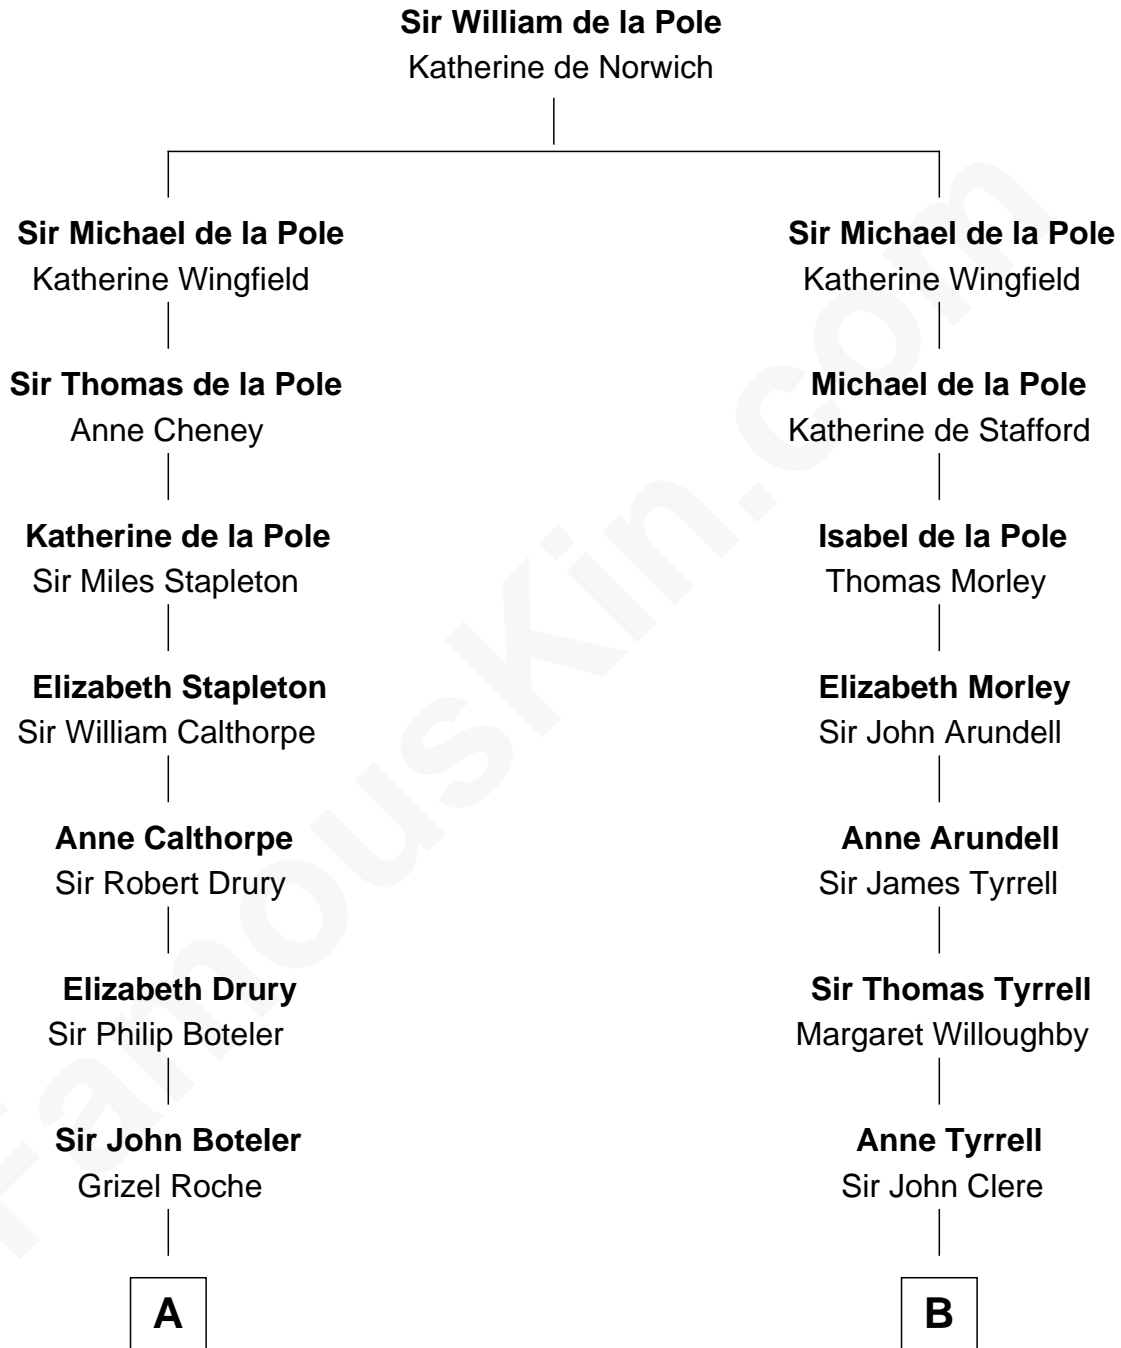

FamousKin.com
Relationship Chart of
Prince William
Prince of Wales

20th cousin 1 time removed of

Mamie (Doud) Eisenhower
First Lady of President Dwight Eisenhower

A

Sir Henry Boteler
Catharine Waller

John Boteler
Elizabeth Villiers

Eleanor Boteler
Sir John Drake

Elizabeth Drake
Sir Winston Churchill

John Churchill
Sarah Jennings

Anne Churchill
Sir Charles Spencer

John Spencer
Georgiana Carolina Carteret

John Spencer
Margaret Georgiana Poyntz