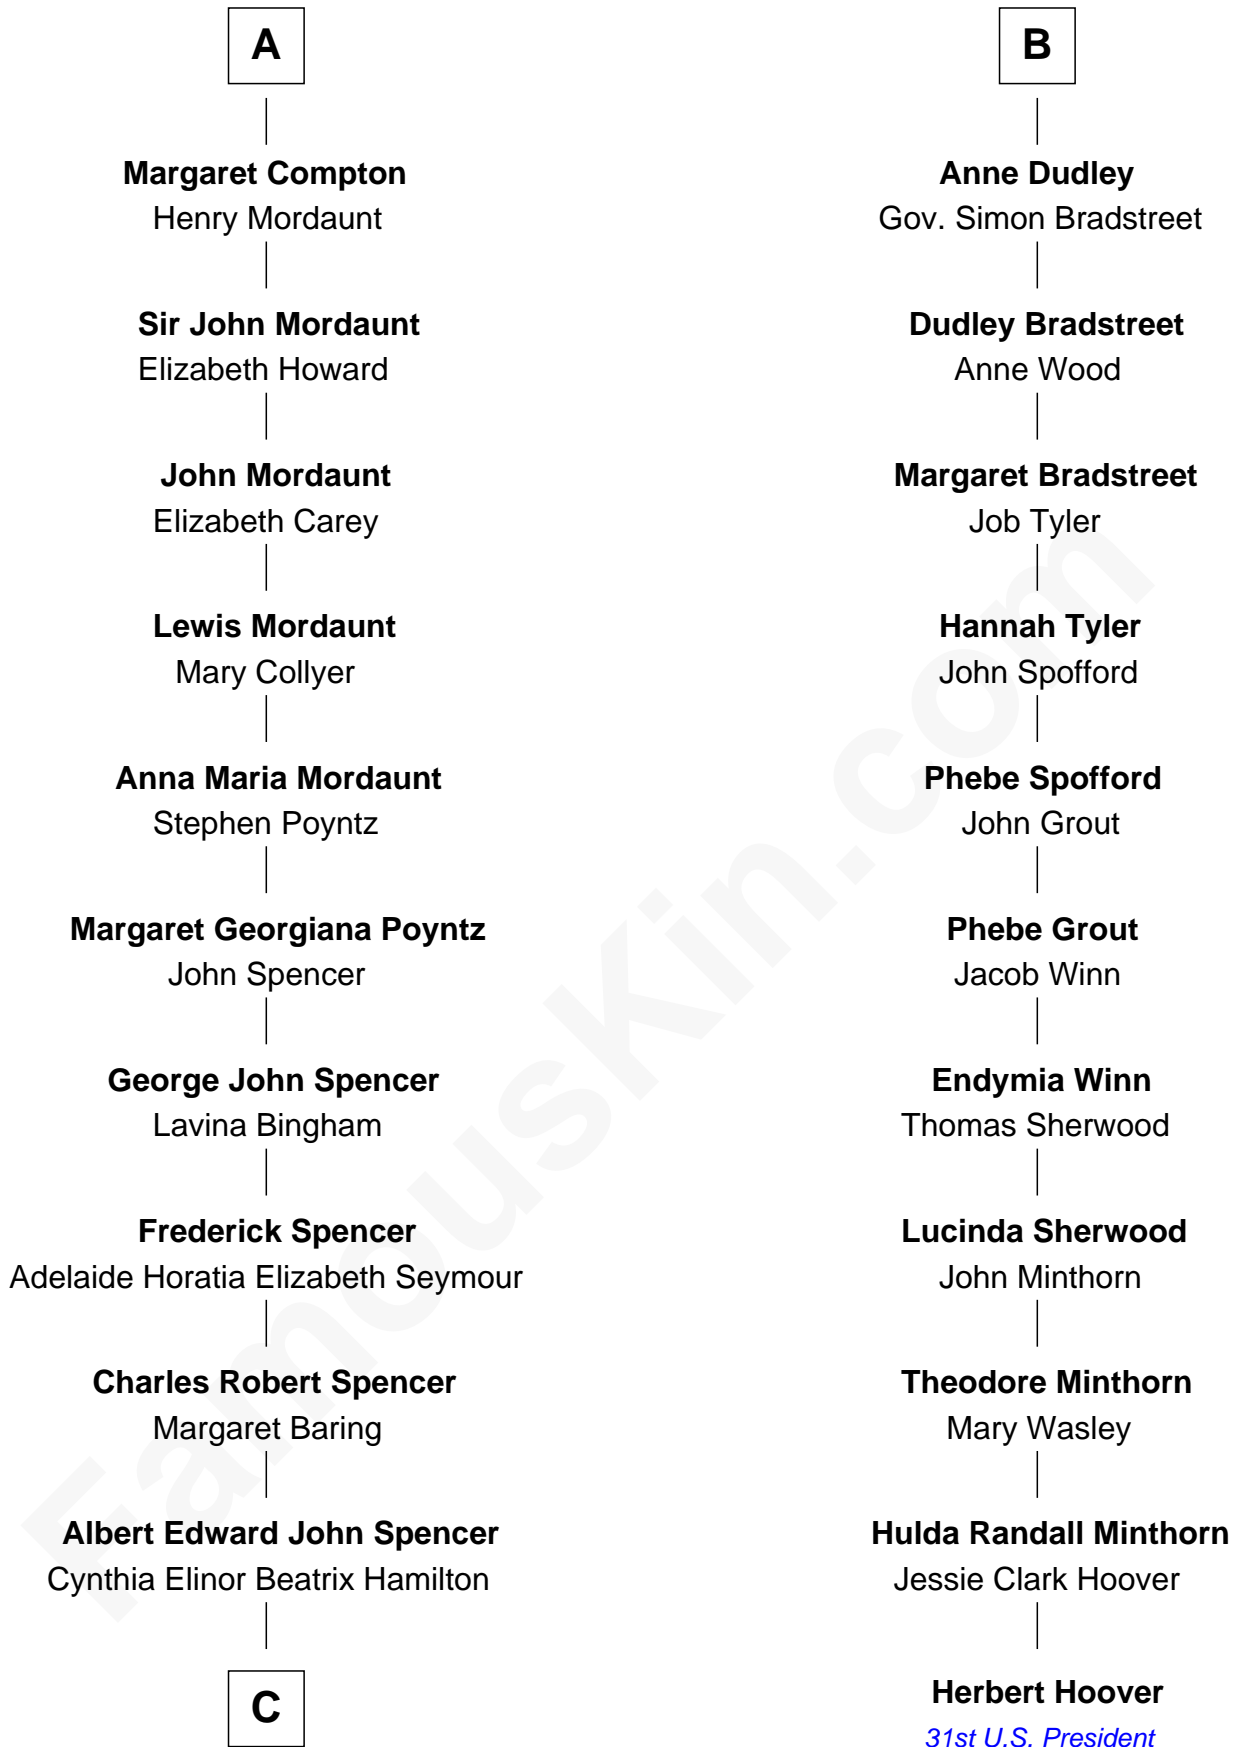

**FamousKin.com**  
**Relationship Chart of**  
**Prince William**  
*Prince of Wales*

17th cousin 2 times removed of

**Herbert Hoover**  
*31st U.S. President*

C

**Edward John Spencer**  
Frances Ruth Burke Roche

**Princess Diana Frances Spencer**  
Charles III, King of the United Kingdom

**Prince William**  
*Prince of Wales*

FamousKin.com