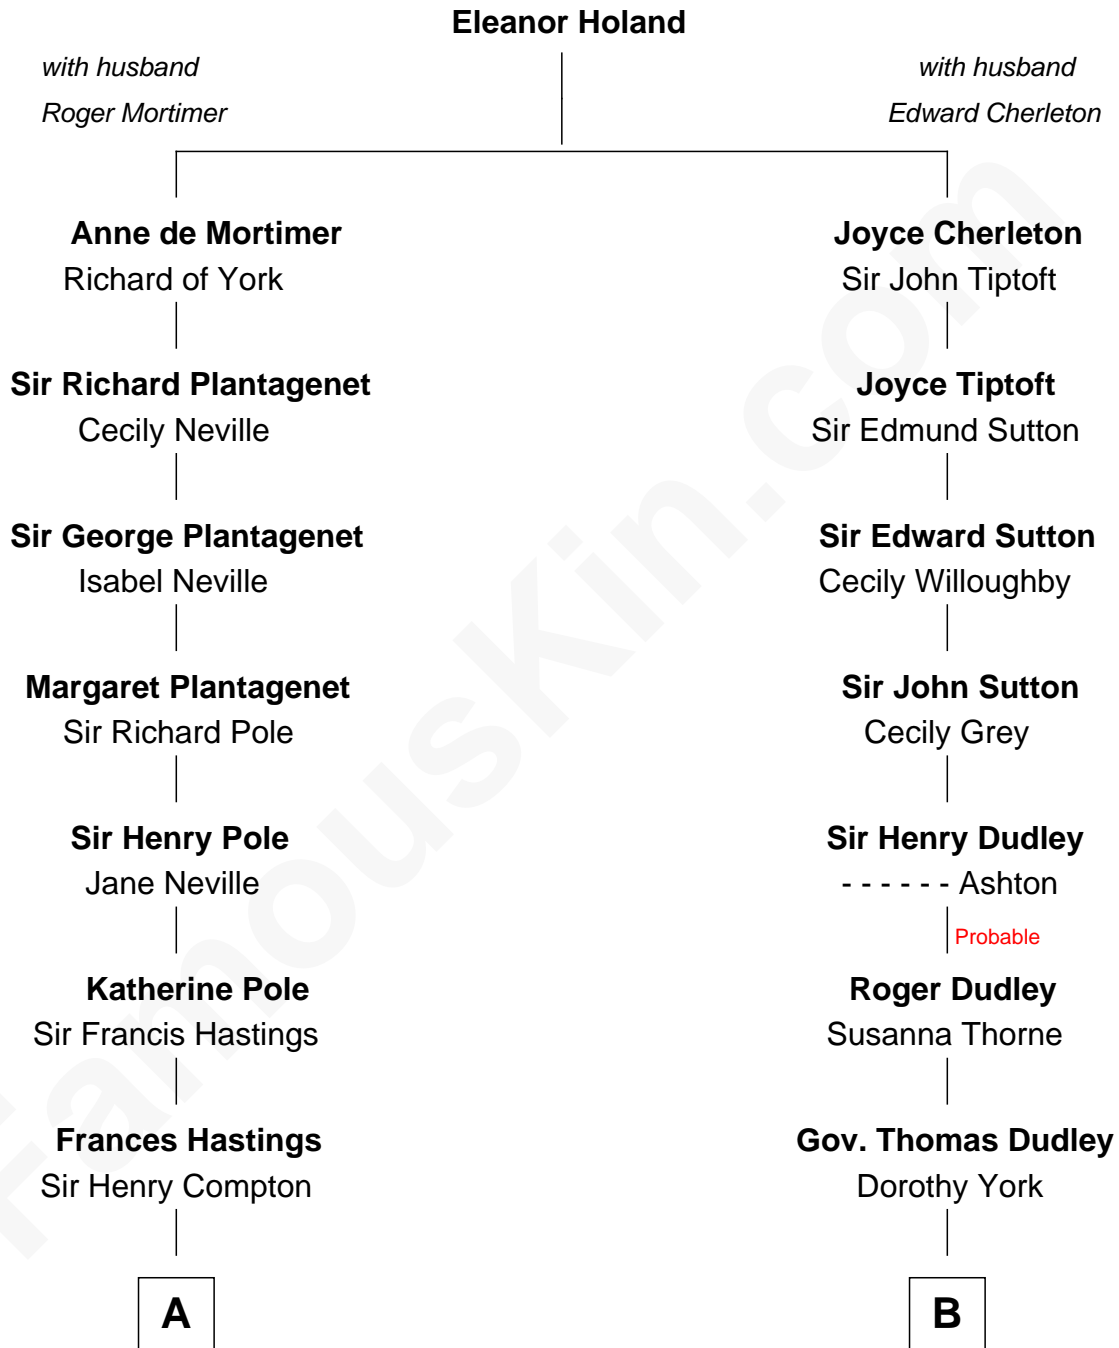

**FamousKin.com**  
**Relationship Chart of**  
**Prince William**  
*Prince of Wales*

17th cousin 2 times removed of

**Herbert Hoover**  
*31st U.S. President*

C

**Edward John Spencer**  
Frances Ruth Burke Roche

**Princess Diana Frances Spencer**  
Charles III, King of the United Kingdom

**Prince William**  
*Prince of Wales*

FamousKin.com