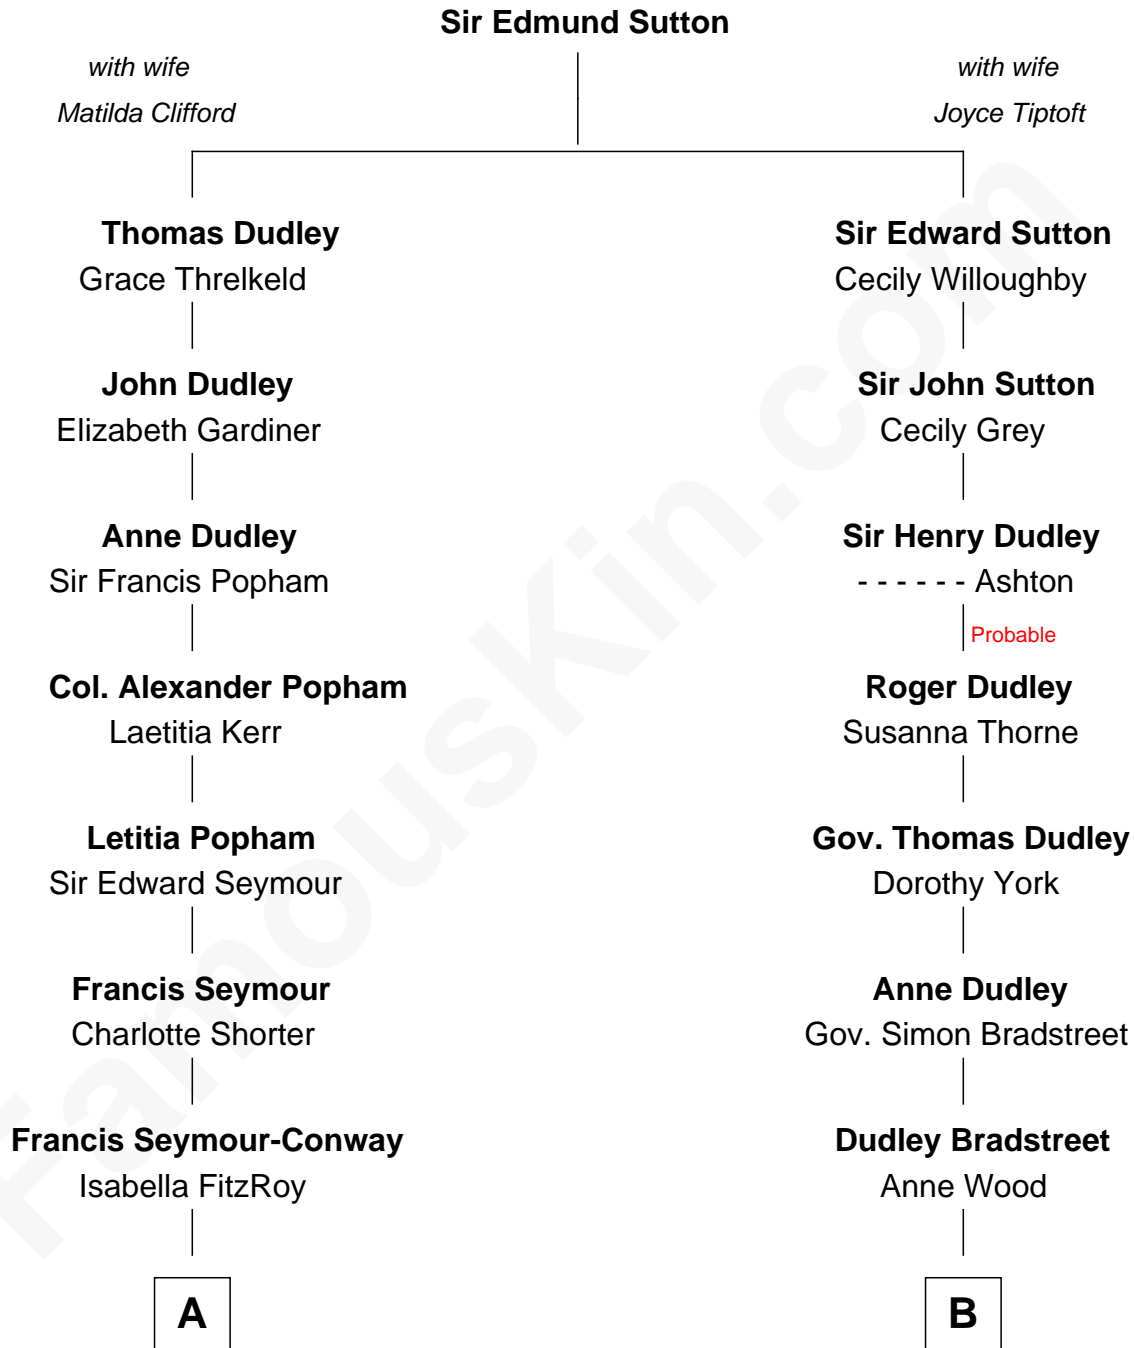

FamousKin.com
Relationship Chart of
Prince William
Prince of Wales

14th cousin 1 time removed of
Herbert Hoover
31st U.S. President

A

Hugh Seymour-Conway
Anne Horatia Waldegrave

Sir Horace Beauchamp Seymour
Elizabeth Malet Palk

Adelaide Horatia Elizabeth Seymour
Frederick Spencer

Charles Robert Spencer
Margaret Baring

Albert Edward John Spencer
Cynthia Elinor Beatrix Hamilton

Edward John Spencer
Frances Ruth Burke Roche

Princess Diana Frances Spencer
Charles III, King of the United Kingdom