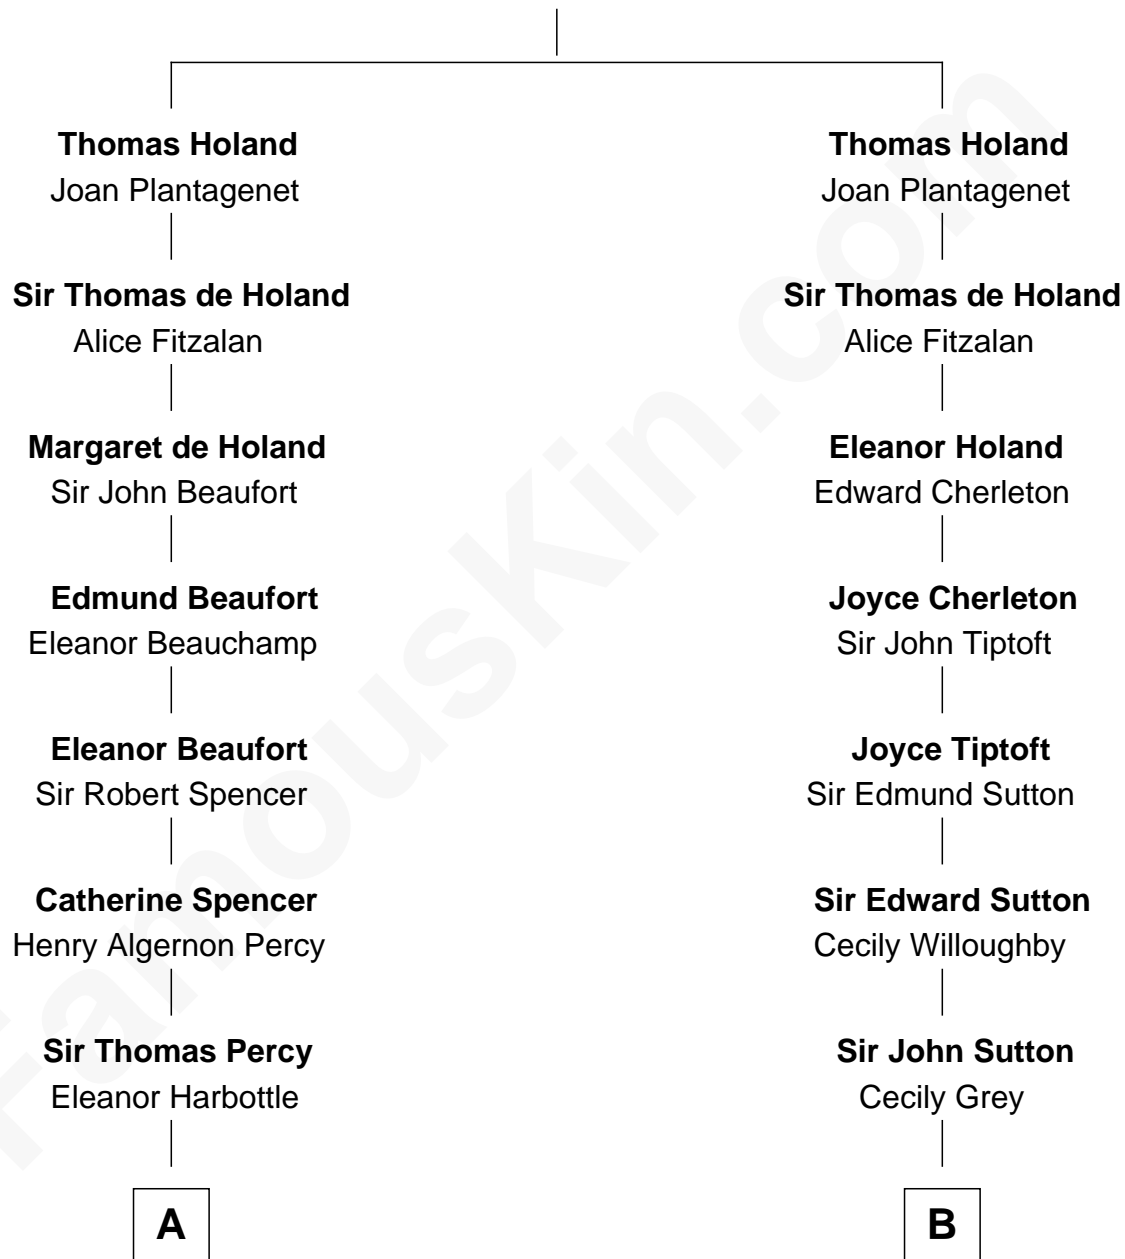

# FamousKin.com Relationship Chart of

**Prince William**

*Prince of Wales*

20th cousin 1 time removed of

**Herbert Hoover**

*31st U.S. President*

**Sir Robert de Holland**

Maude la Zouche

**A**

**Henry Percy**  
Katherine Neville

**Henry Percy**  
Dorothy Devereux

**Dorothy Percy**  
Robert Sydney

**Dorothy Sydney**  
Henry Spencer

**Sir Robert Spencer**  
Ann Digby

**Sir Charles Spencer**  
Anne Churchill

**John Spencer**  
Georgiana Carolina Carteret

**John Spencer**  
Margaret Georgiana Poyntz

**George John Spencer**  
Lavina Bingham

**Frederick Spencer**  
Adelaide Horatia Elizabeth Seymour

**C**

**B**

**Sir Henry Dudley**