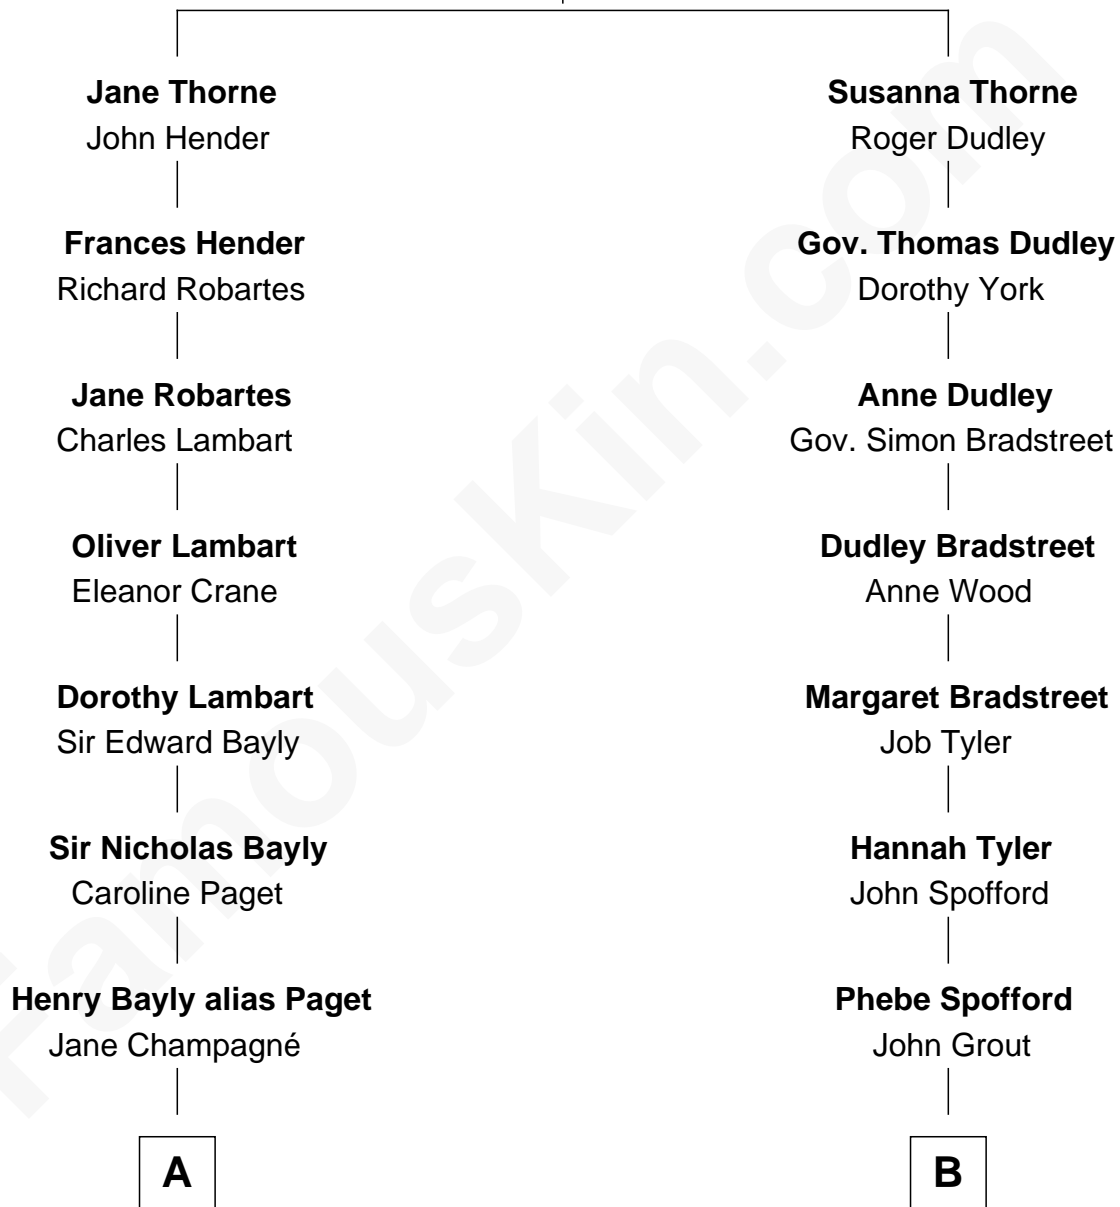

FamousKin.com Relationship Chart of

Prince William

Prince of Wales

12th cousin 2 times removed of

Herbert Hoover

31st U.S. President

Thomas Thorne

Mary Purefoy

A

Henry William Paget
Lady Caroline Elizabeth Villiers

Lady Caroline Paget
Charles Gordon-Lennox

Cecilia Catherine Gordon-Lennox
Charles George Bingham

Rosalind Cecilia Caroline Bingham
James Albert Edward Hamilton

Cynthia Elinor Beatrix Hamilton
Albert Edward John Spencer

Edward John Spencer
Frances Ruth Burke Roche

Princess Diana Frances Spencer
Charles III, King of the United Kingdom

Prince William
Prince of Wales

B

Phebe Grout
Jacob Winn

Endymia Winn
Thomas Sherwood

Lucinda Sherwood
John Minthorn

Theodore Minthorn
Mary Wasley

Hulda Randall Minthorn
Jessie Clark Hoover

Herbert Hoover
31st U.S. President