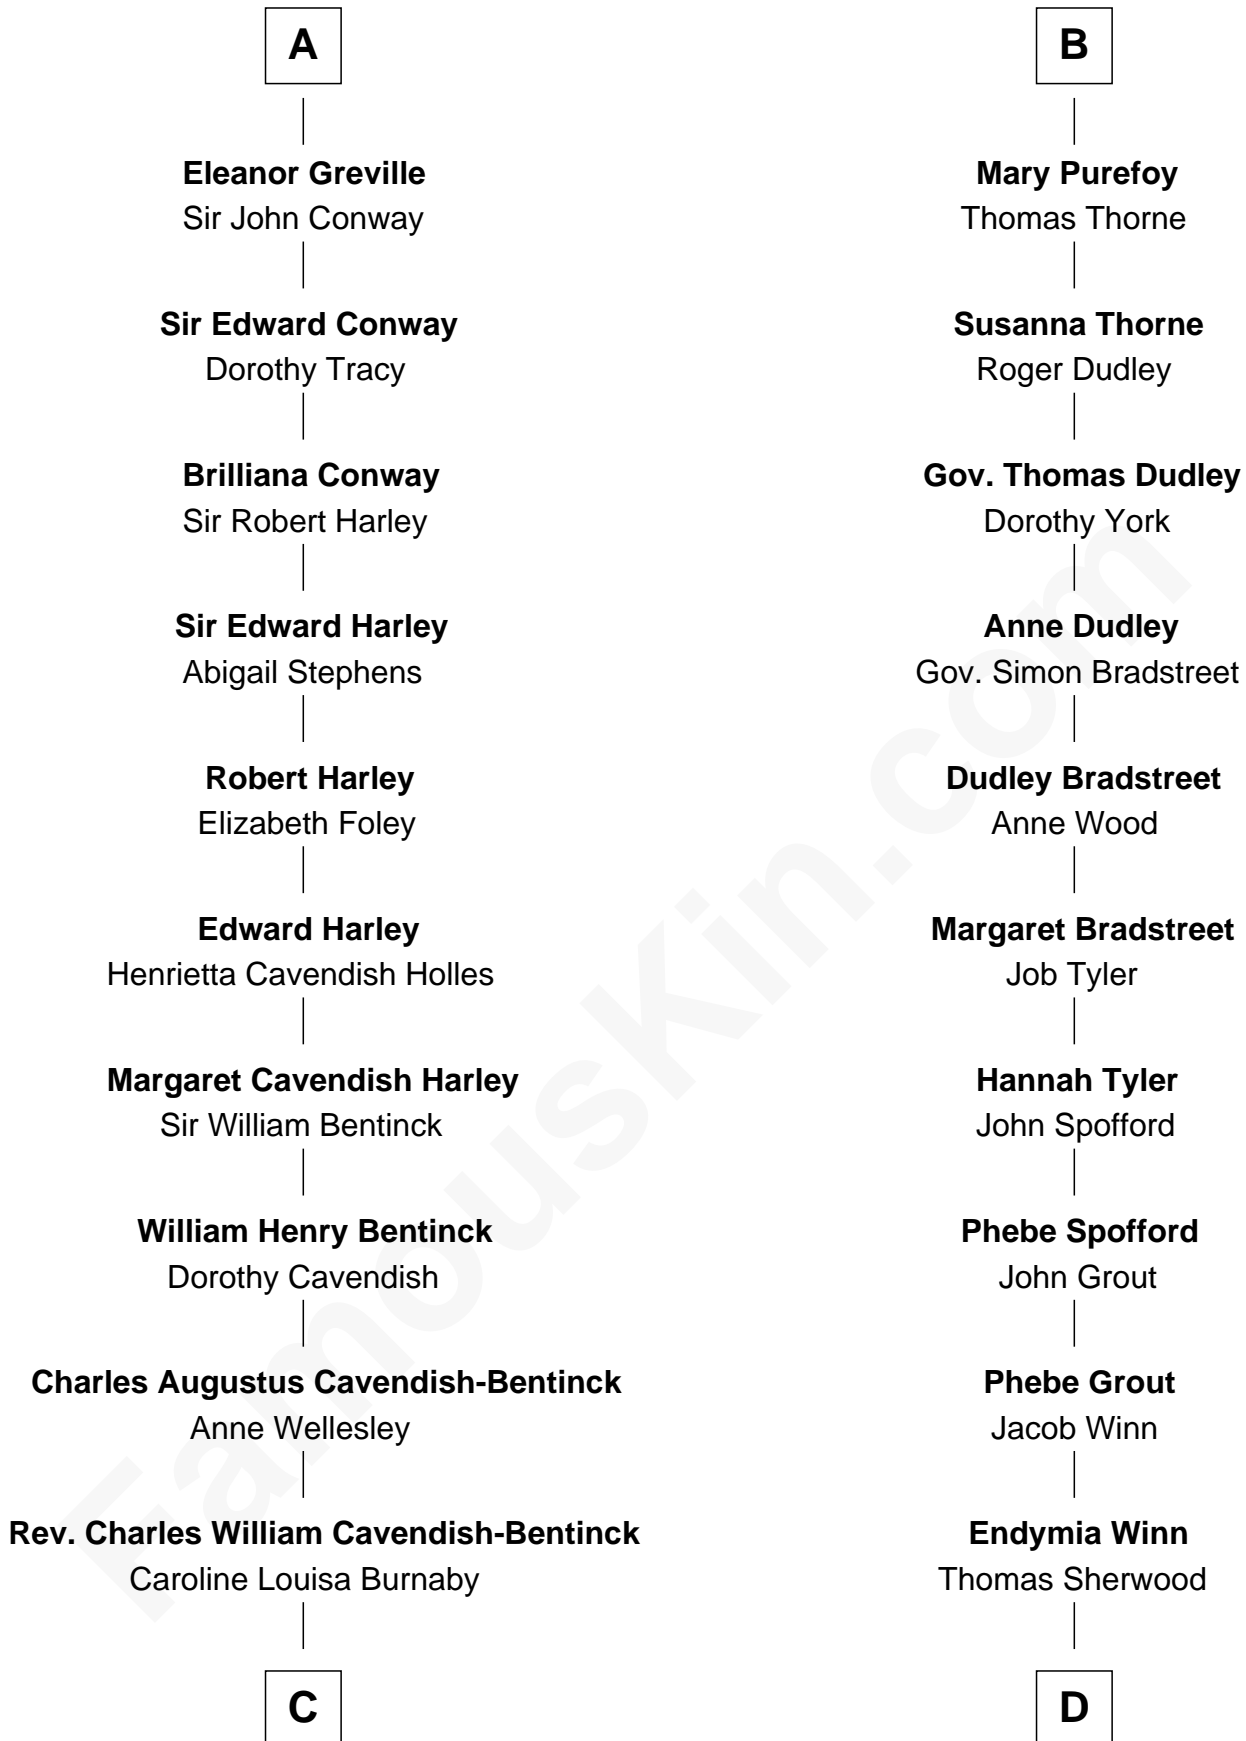

# FamousKin.com Relationship Chart of

**Prince William**

*Prince of Wales*

20th cousin 1 time removed of

**Herbert Hoover**

*31st U.S. President*

**Sir Hugh de Meynell**

Alice de Audley

**C**

**Cecilia Nina Cavendish-Bentinck**

Claude George Bowes-Lyon

**Elizabeth Bowes-Lyon**

George VI, King of the United Kingdom

**Elizabeth II, Queen of the United Kingdom**

Prince Philip of Edinburgh

**Charles III, King of the United Kingdom**

Princess Diana Frances Spencer

**Prince William**

*Prince of Wales*

**D**

**Lucinda Sherwood**

John Minthorn

**Theodore Minthorn**

Mary Wasley