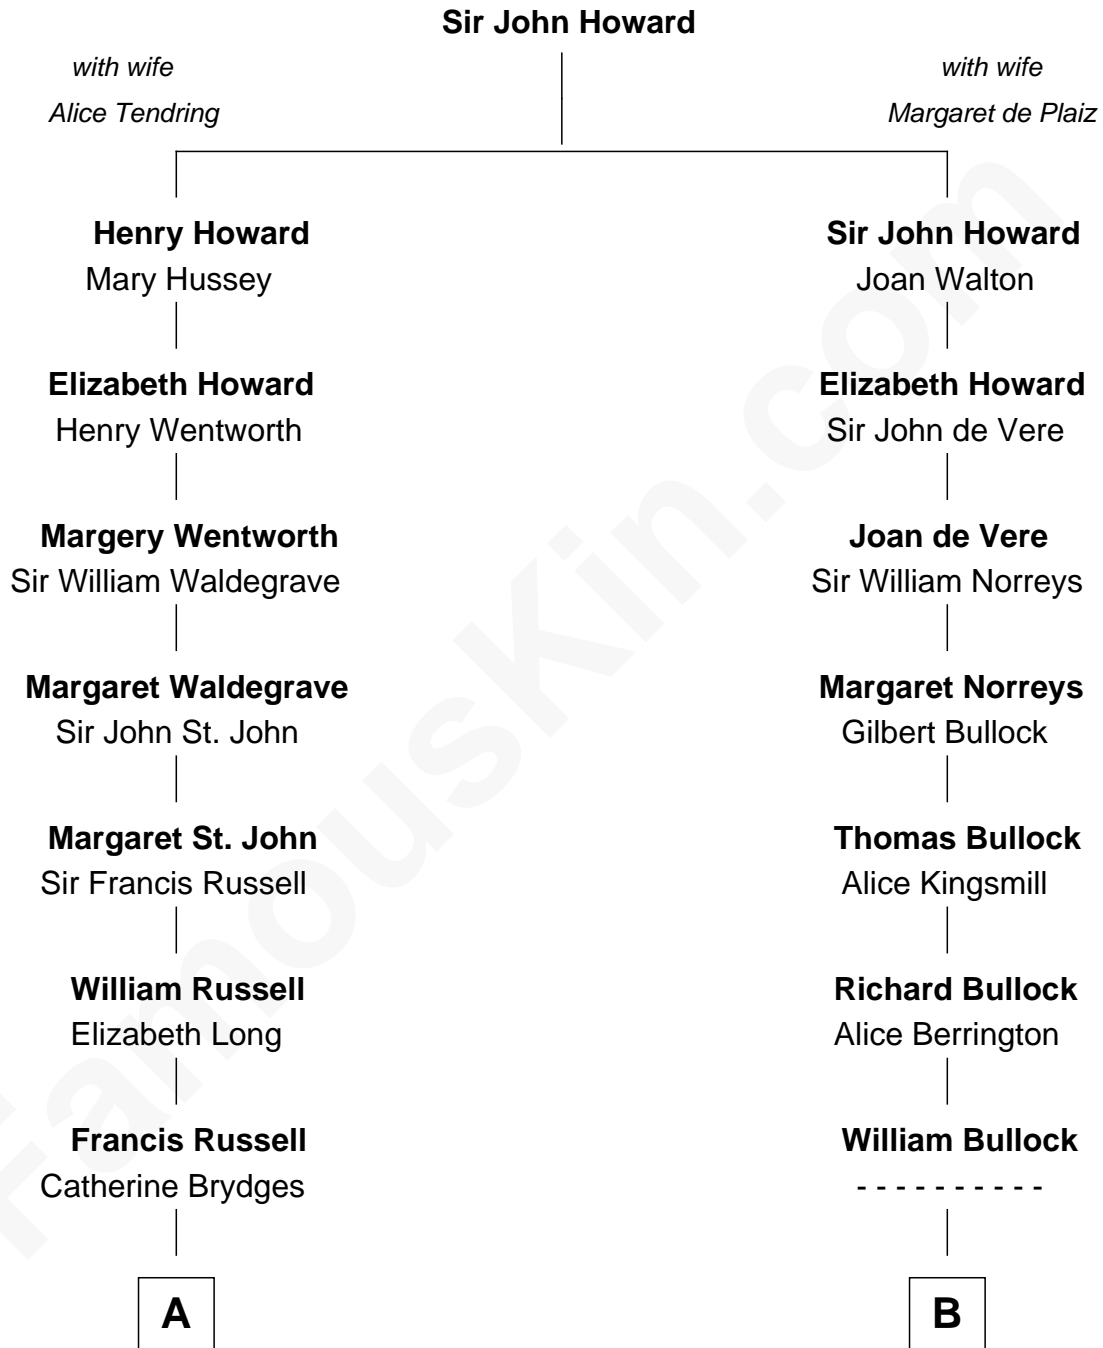

**FamousKin.com**  
**Relationship Chart of**  
**Prince William**  
*Prince of Wales*

17th cousin 1 time removed of  
**Lou (Henry) Hoover**  
*First Lady of President Herbert Hoover*

**A**

**Anne Russell**

George Digby

**Ann Digby**

Sir Robert Spencer

**Sir Charles Spencer**

Anne Churchill

**John Spencer**

Georgiana Carolina Carteret

**John Spencer**

Margaret Georgiana Poyntz

**George John Spencer**

Lavina Bingham

**Frederick Spencer**

Adelaide Horatia Elizabeth Seymour

**Charles Robert Spencer**

Margaret Baring

**Albert Edward John Spencer**