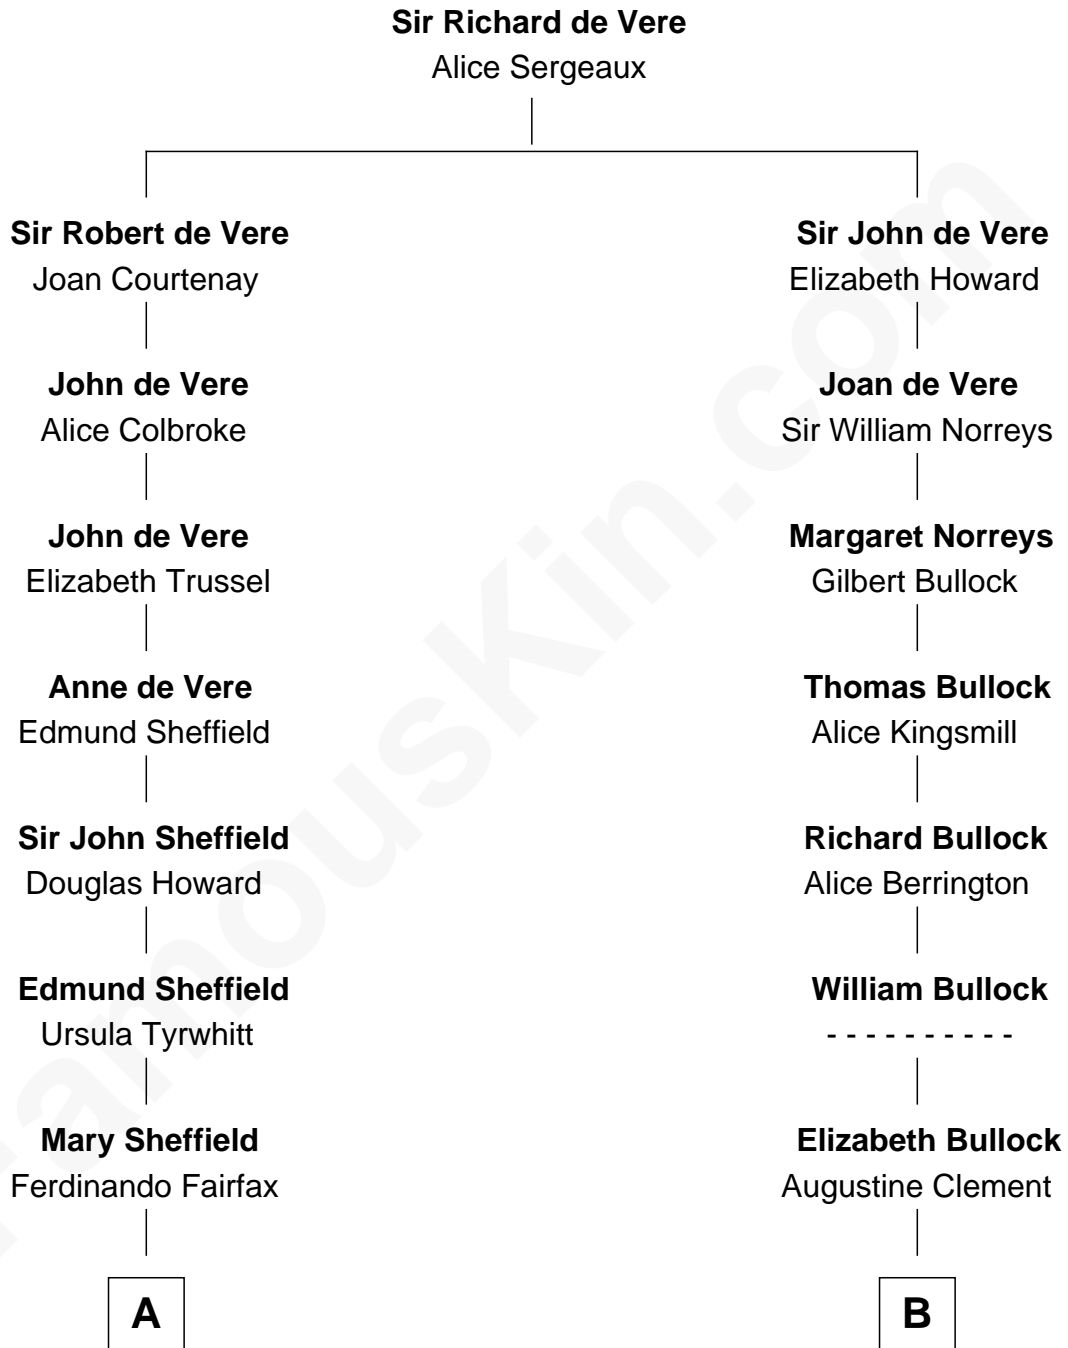

## Relationship Chart of

### Prince William

*Prince of Wales*

16th cousin 3 times removed of

**Lou (Henry) Hoover**  
*First Lady of President Herbert Hoover*

**A**

**Frances Fairfax**  
Sir Thomas Widdrington

**Catherine Widdrington**  
Sir Robert Shafto