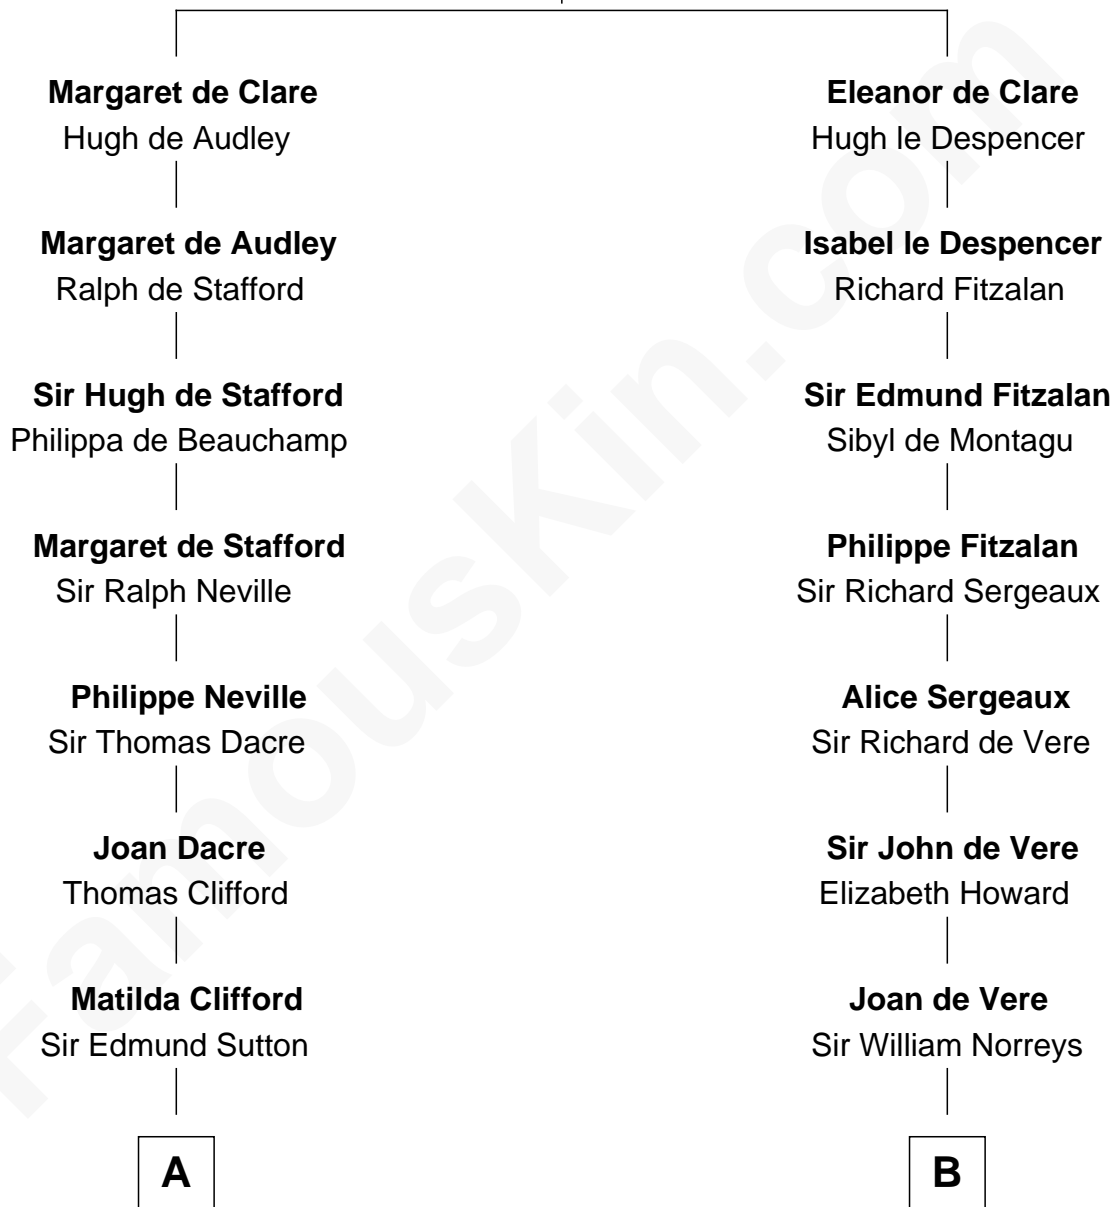

# FamousKin.com Relationship Chart of

**Prince William**

*Prince of Wales*

21st cousin of

**Lou (Henry) Hoover**

*First Lady of President Herbert Hoover*

**Sir Gilbert de Clare**

Joan of Acre

**C**

**Charles Robert Spencer**

Margaret Baring

**Albert Edward John Spencer**

Cynthia Elinor Beatrix Hamilton

**Edward John Spencer**

Frances Ruth Burke Roche

**Princess Diana Frances Spencer**

Charles III, King of the United Kingdom

**Prince William**

*Prince of Wales*

**D**

**Polly Goffe**

Josiah Wallace

**Nancy M. Wallace**

John Scobey