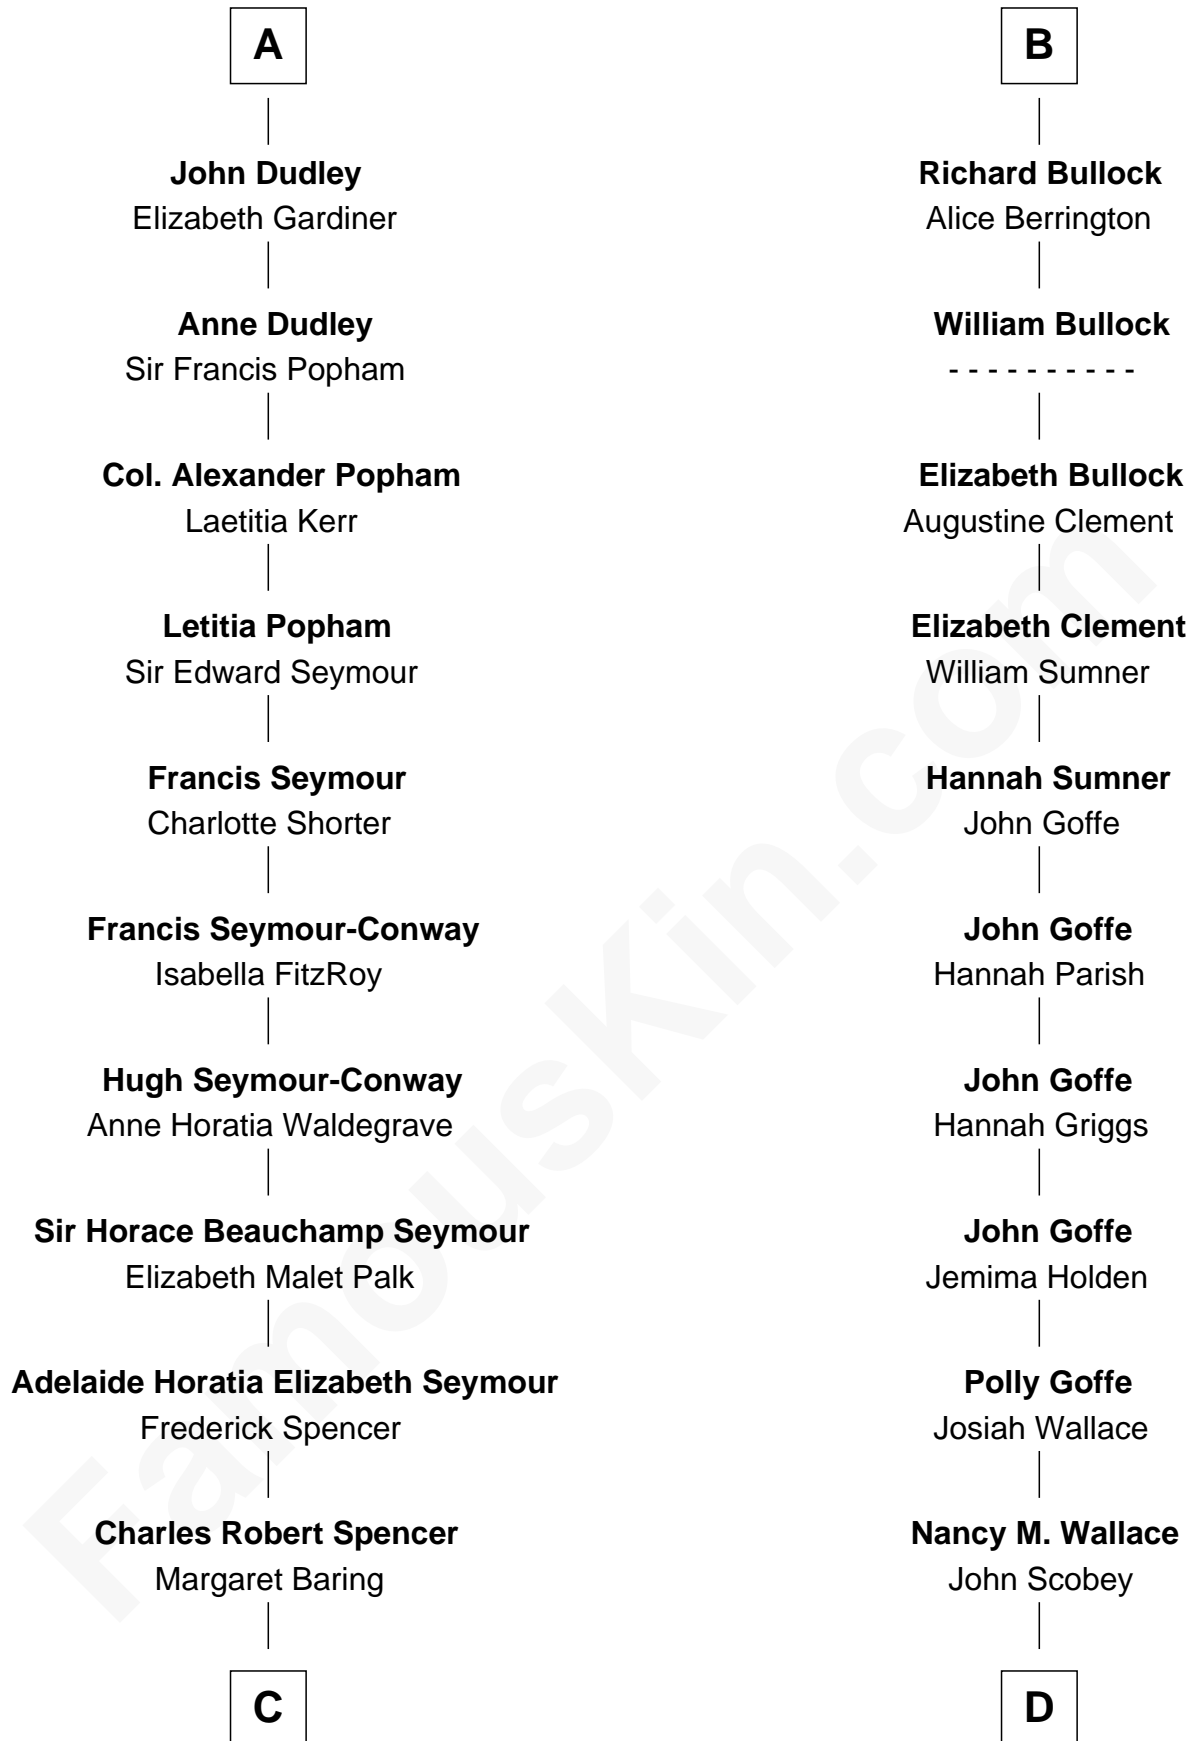

FamousKin.com

Relationship Chart of

Prince William

Prince of Wales

19th cousin 1 time removed of

Lou (Henry) Hoover
First Lady of President Herbert Hoover

C

Albert Edward John Spencer
Cynthia Elinor Beatrix Hamilton

Edward John Spencer
Frances Ruth Burke Roche

Princess Diana Frances Spencer
Charles III, King of the United Kingdom

Prince William
Prince of Wales

D

Philomelia Sophia Scobey
Phineas Weed

Florence Ida Weed
Charles Delano Henry

Lou (Henry) Hoover
First Lady of Herbert Hoover