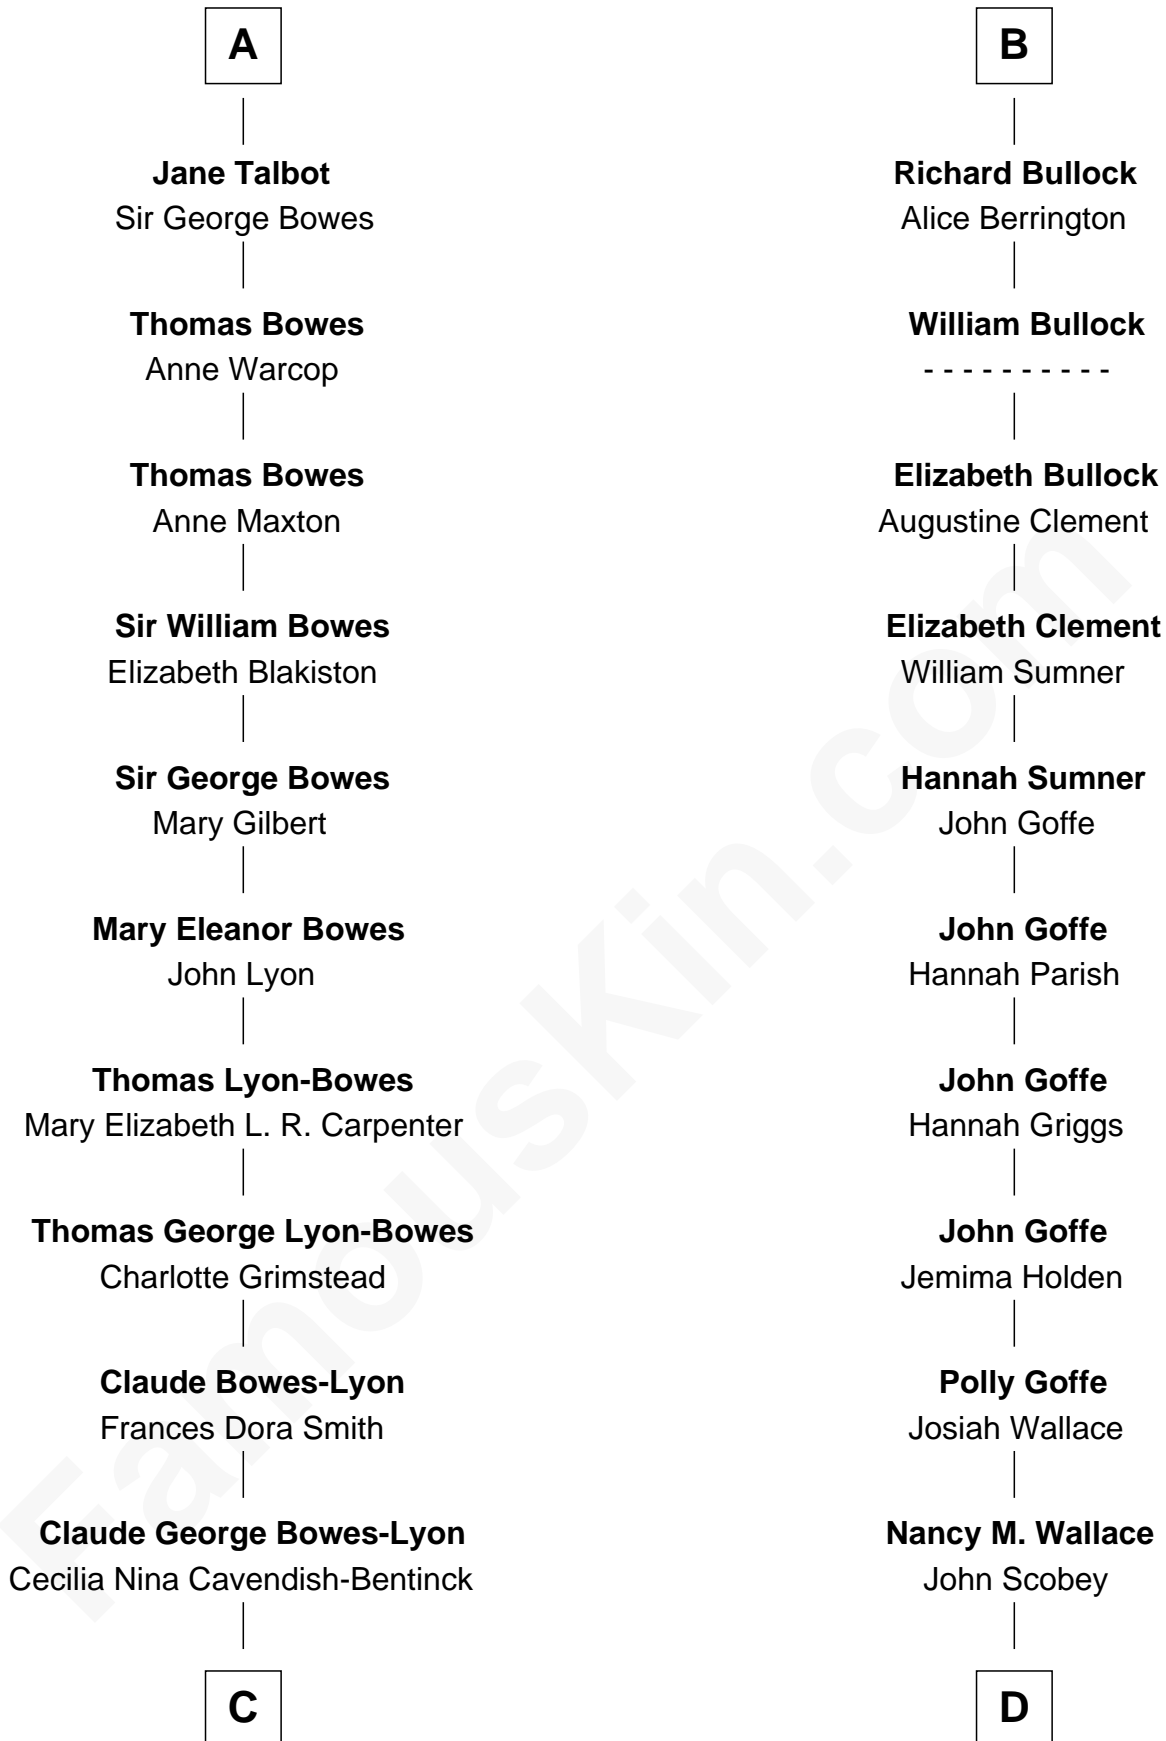

FamousKin.com
Relationship Chart of
Prince William
Prince of Wales

19th cousin 1 time removed of
Lou (Henry) Hoover
First Lady of President Herbert Hoover

C

Elizabeth Bowes-Lyon

George VI, King of the United Kingdom

Elizabeth II, Queen of the United Kingdom

Prince Philip of Edinburgh

Charles III, King of the United Kingdom

Princess Diana Frances Spencer

Prince William

Prince of Wales

D

Philomelia Sophia Scobey

Phineas Weed

Florence Ida Weed

Charles Delano Henry

Lou (Henry) Hoover

First Lady of Herbert Hoover