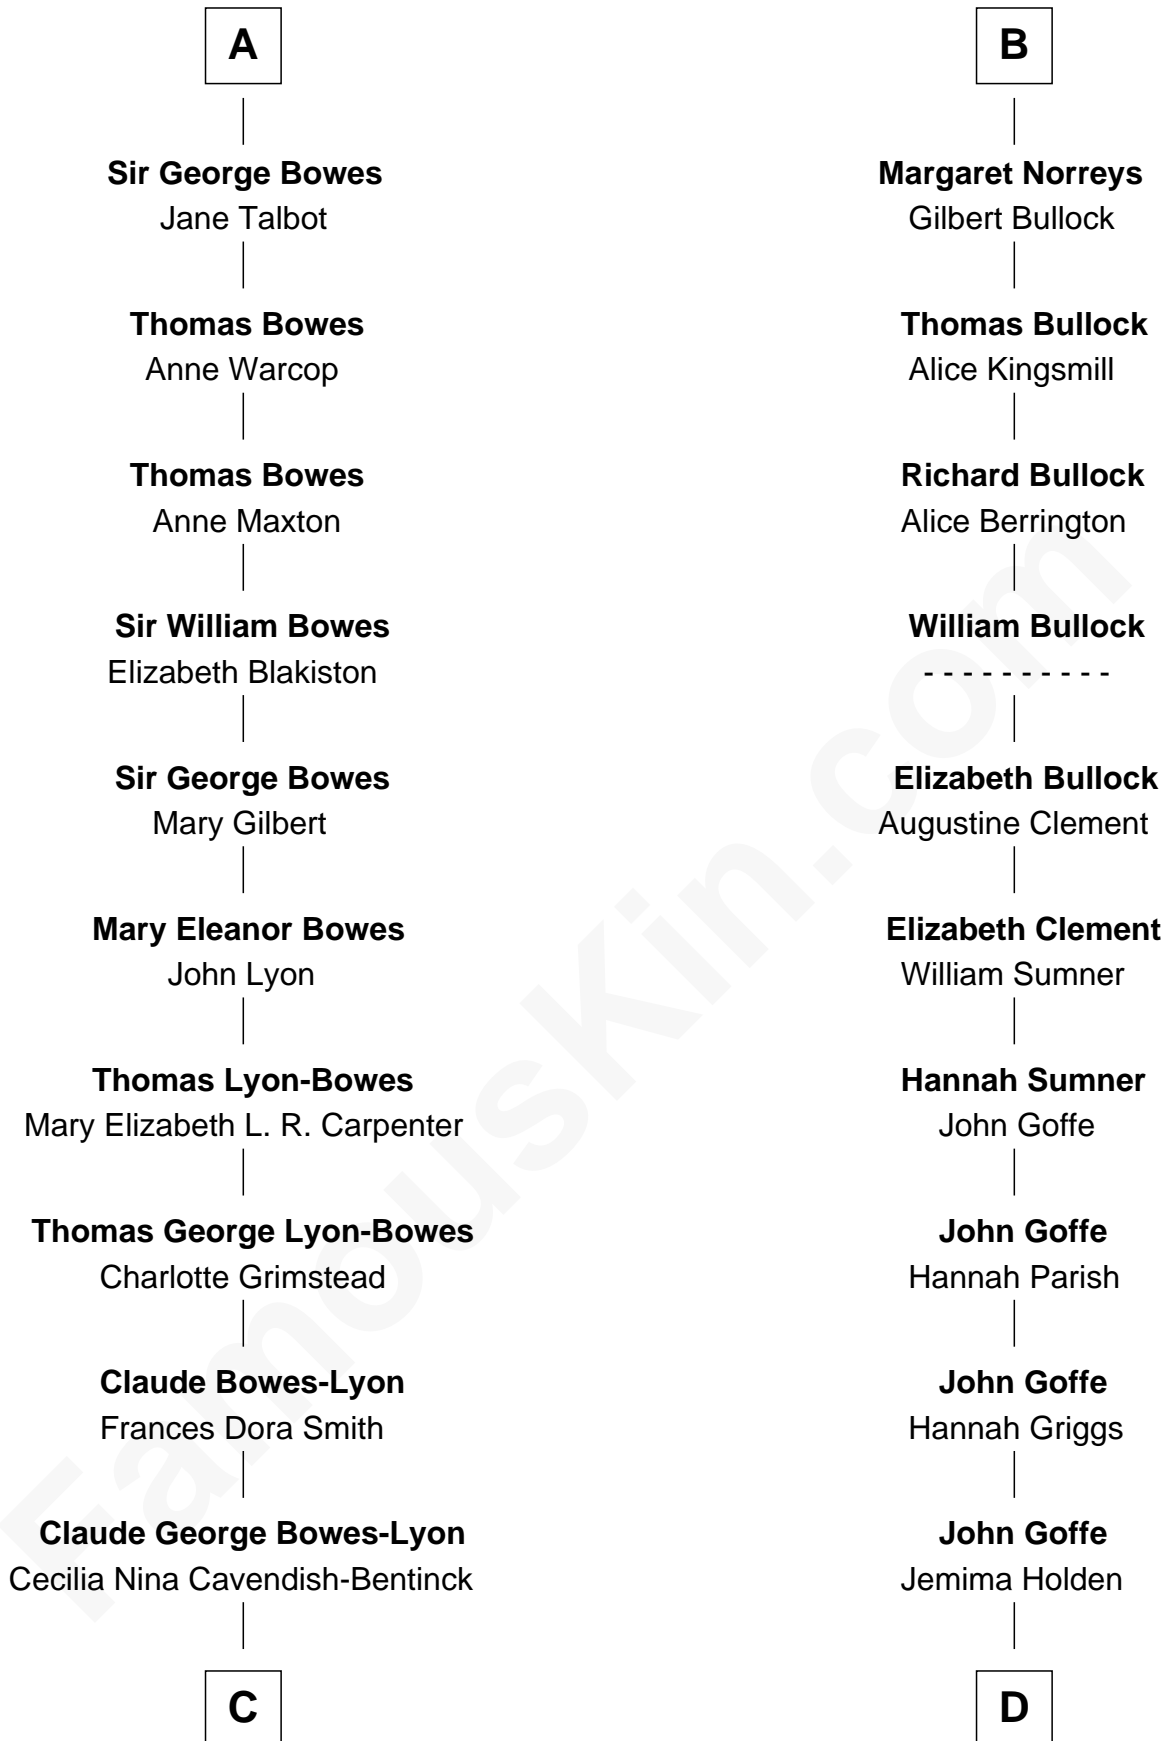

FamousKin.com
Relationship Chart of
Prince William
Prince of Wales

20th cousin 1 time removed of
Lou (Henry) Hoover
First Lady of President Herbert Hoover

C

Elizabeth Bowes-Lyon

George VI, King of the United Kingdom

Elizabeth II, Queen of the United Kingdom

Prince Philip of Edinburgh

Charles III, King of the United Kingdom

Princess Diana Frances Spencer

Prince William

Prince of Wales

D

Polly Goffe