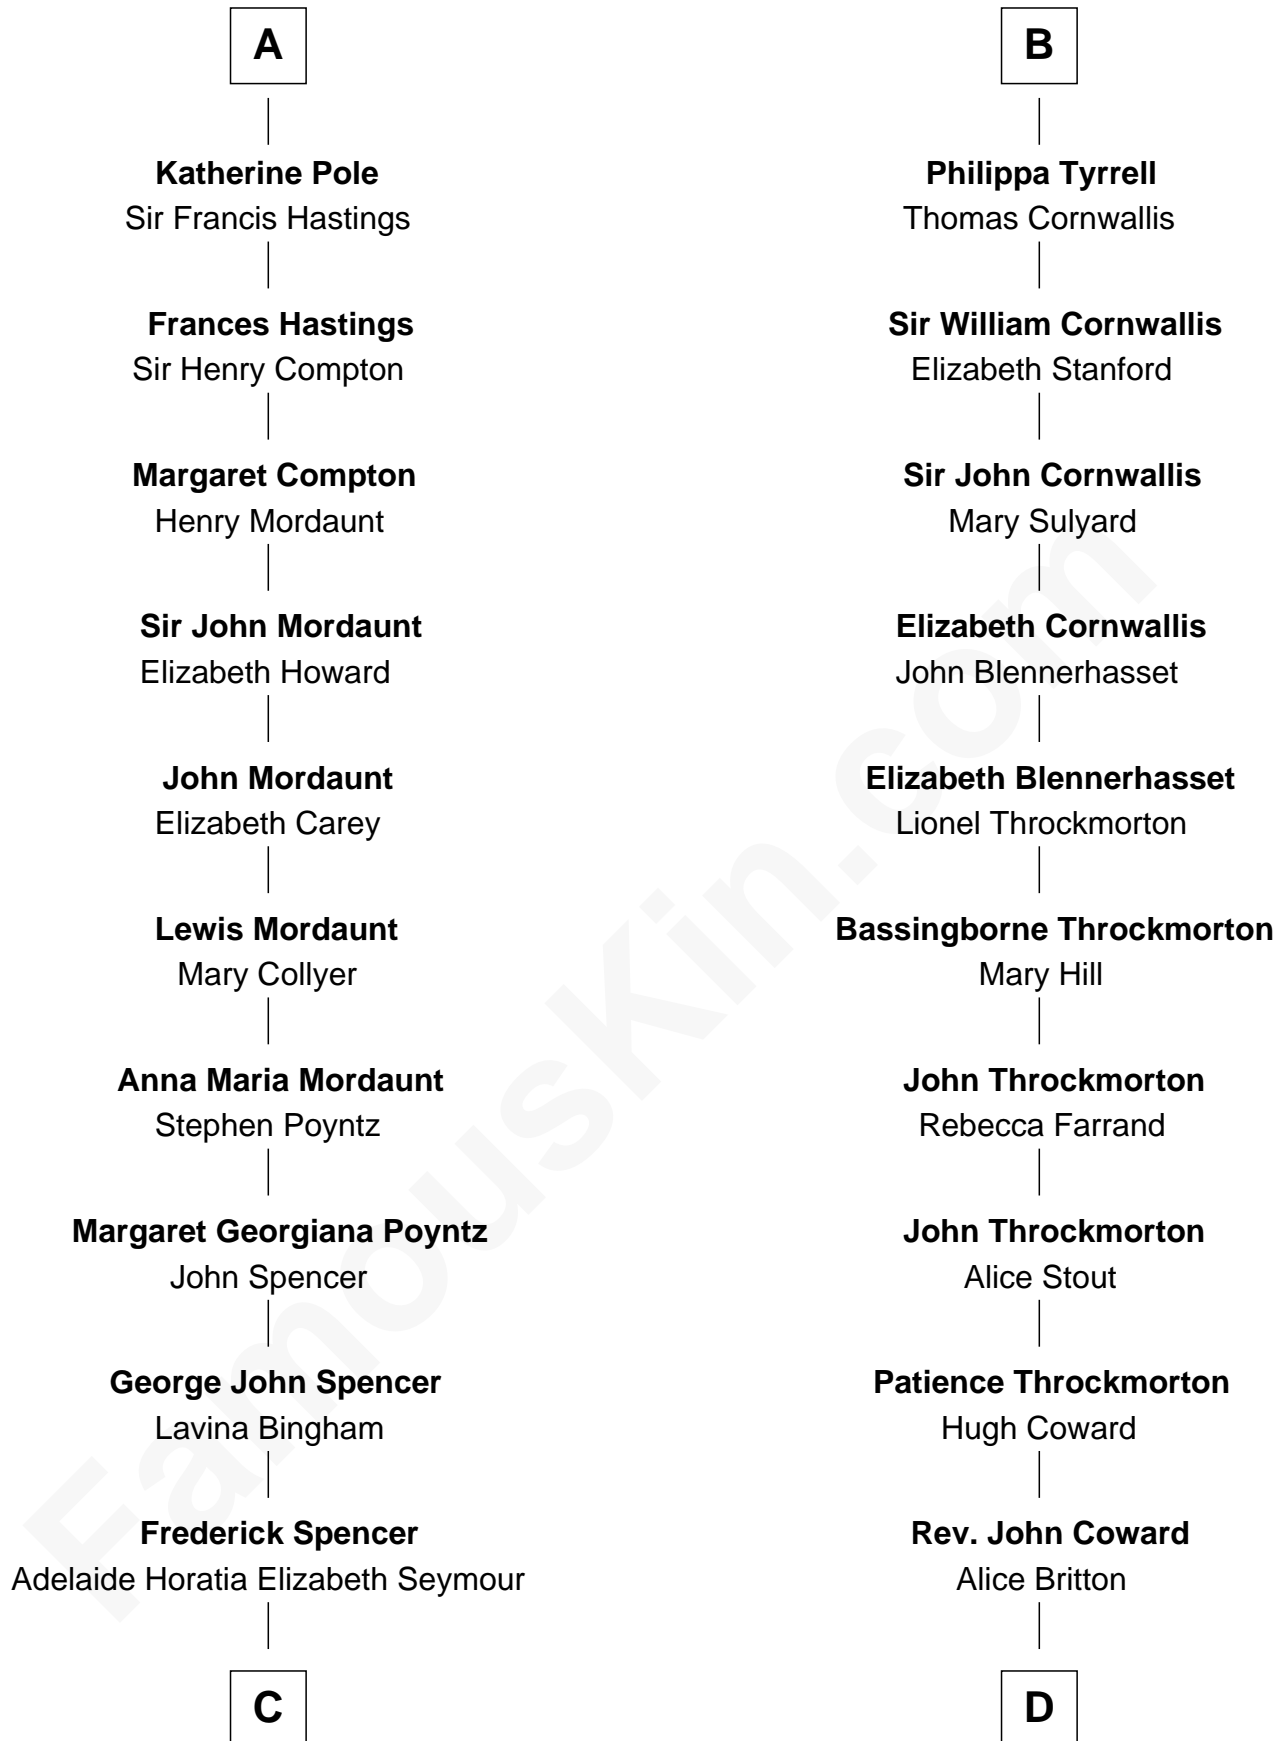

# FamousKin.com Relationship Chart of

**Prince William**

*Prince of Wales*

21st cousin of

**Ellen Louise (Axson) Wilson**

*First Lady of President Woodrow Wilson*

**C**

**Charles Robert Spencer**

Margaret Baring

**Albert Edward John Spencer**

Cynthia Elinor Beatrix Hamilton

**Edward John Spencer**

Frances Ruth Burke Roche

**Princess Diana Frances Spencer**

Charles III, King of the United Kingdom

**Prince William**

*Prince of Wales*

**D**

**Deliverance Coward**

James FitzRandolph

**Isaac FitzRandolph**

Eleanor Hunter

**Rebecca Longstreet FitzRandolph**

Rev. Isaac Stockton Keith Axson