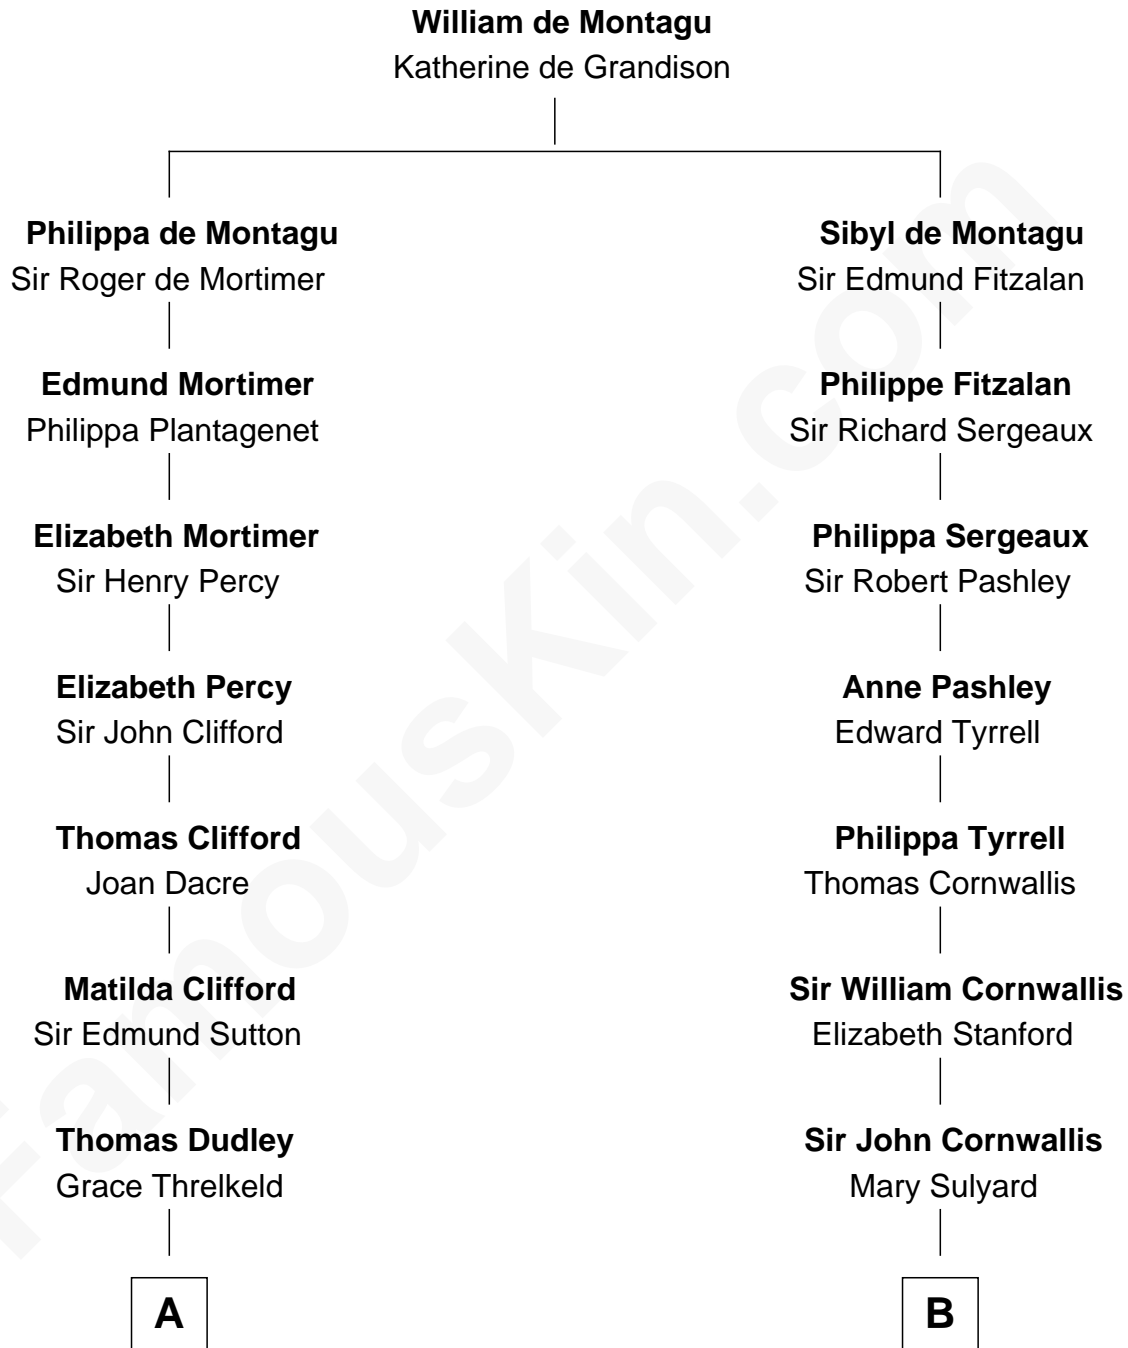

## Relationship Chart of

### Prince William

*Prince of Wales*

18th cousin 2 times removed of

**Ellen Louise (Axson) Wilson**  
*First Lady of President Woodrow Wilson*

**C**

**Albert Edward John Spencer**  
Cynthia Elinor Beatrix Hamilton

**Edward John Spencer**  
Frances Ruth Burke Roche

**Princess Diana Frances Spencer**  
Charles III, King of the United Kingdom

**Prince William**  
*Prince of Wales*

**D**

**Rev. Samuel Edward Axson**  
Margaret Jane Hoyt