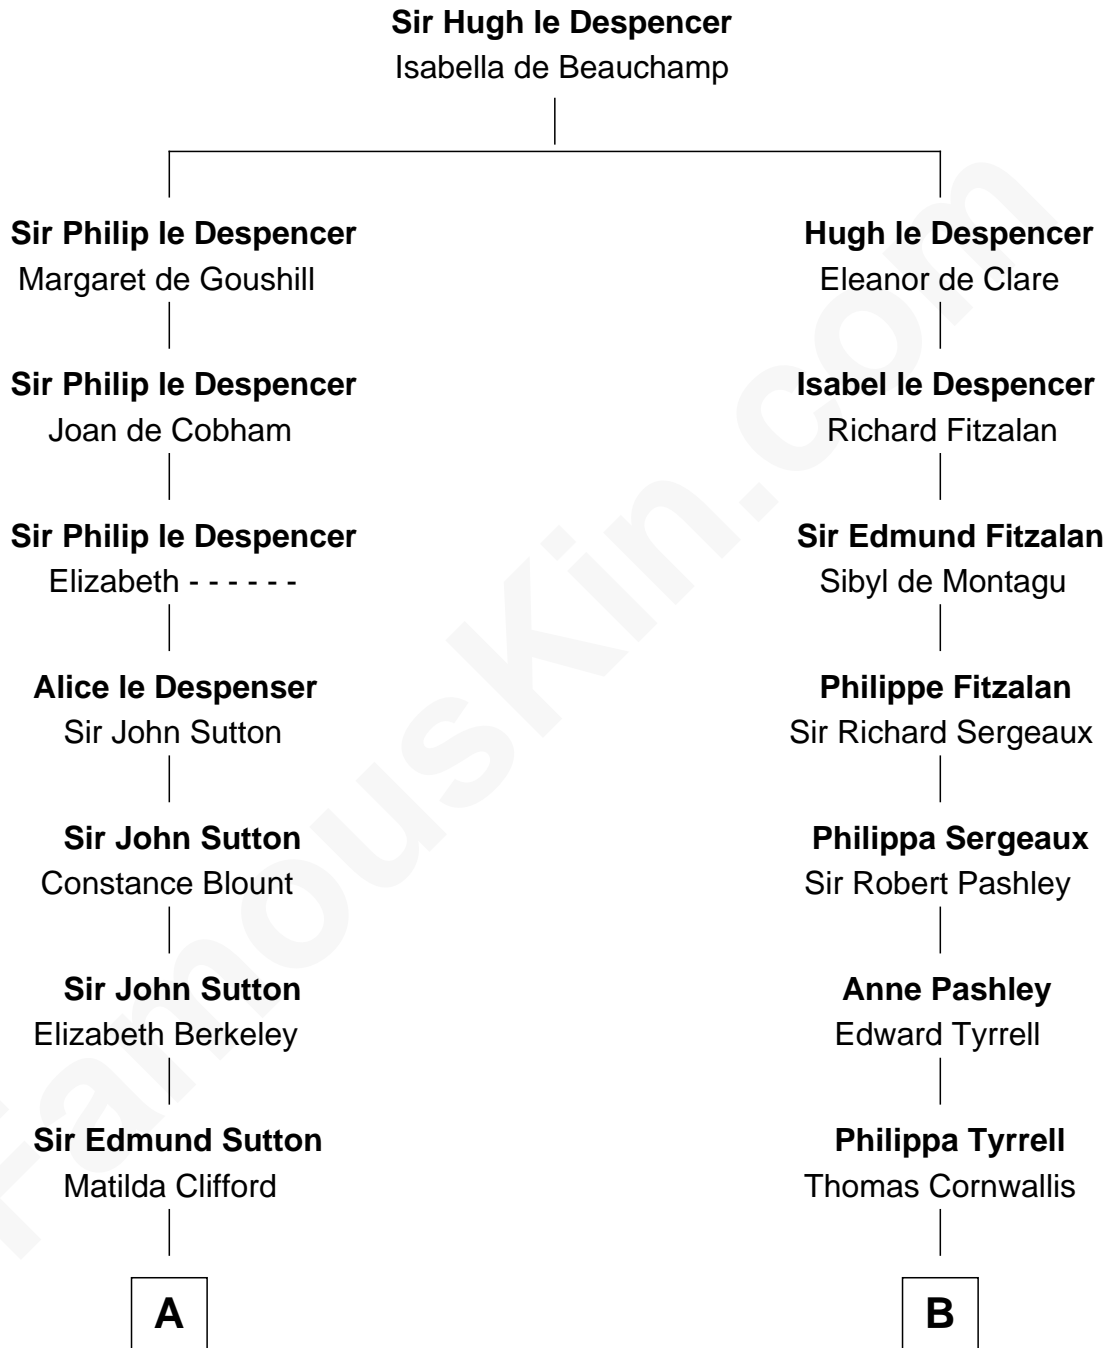

FamousKin.com
Relationship Chart of
Prince William
Prince of Wales

20th cousin 1 time removed of

Ellen Louise (Axson) Wilson
First Lady of President Woodrow Wilson

C

Charles Robert Spencer

Margaret Baring

Albert Edward John Spencer

Cynthia Elinor Beatrix Hamilton

Edward John Spencer

Frances Ruth Burke Roche

Princess Diana Frances Spencer

Charles III, King of the United Kingdom

Prince William

Prince of Wales

D