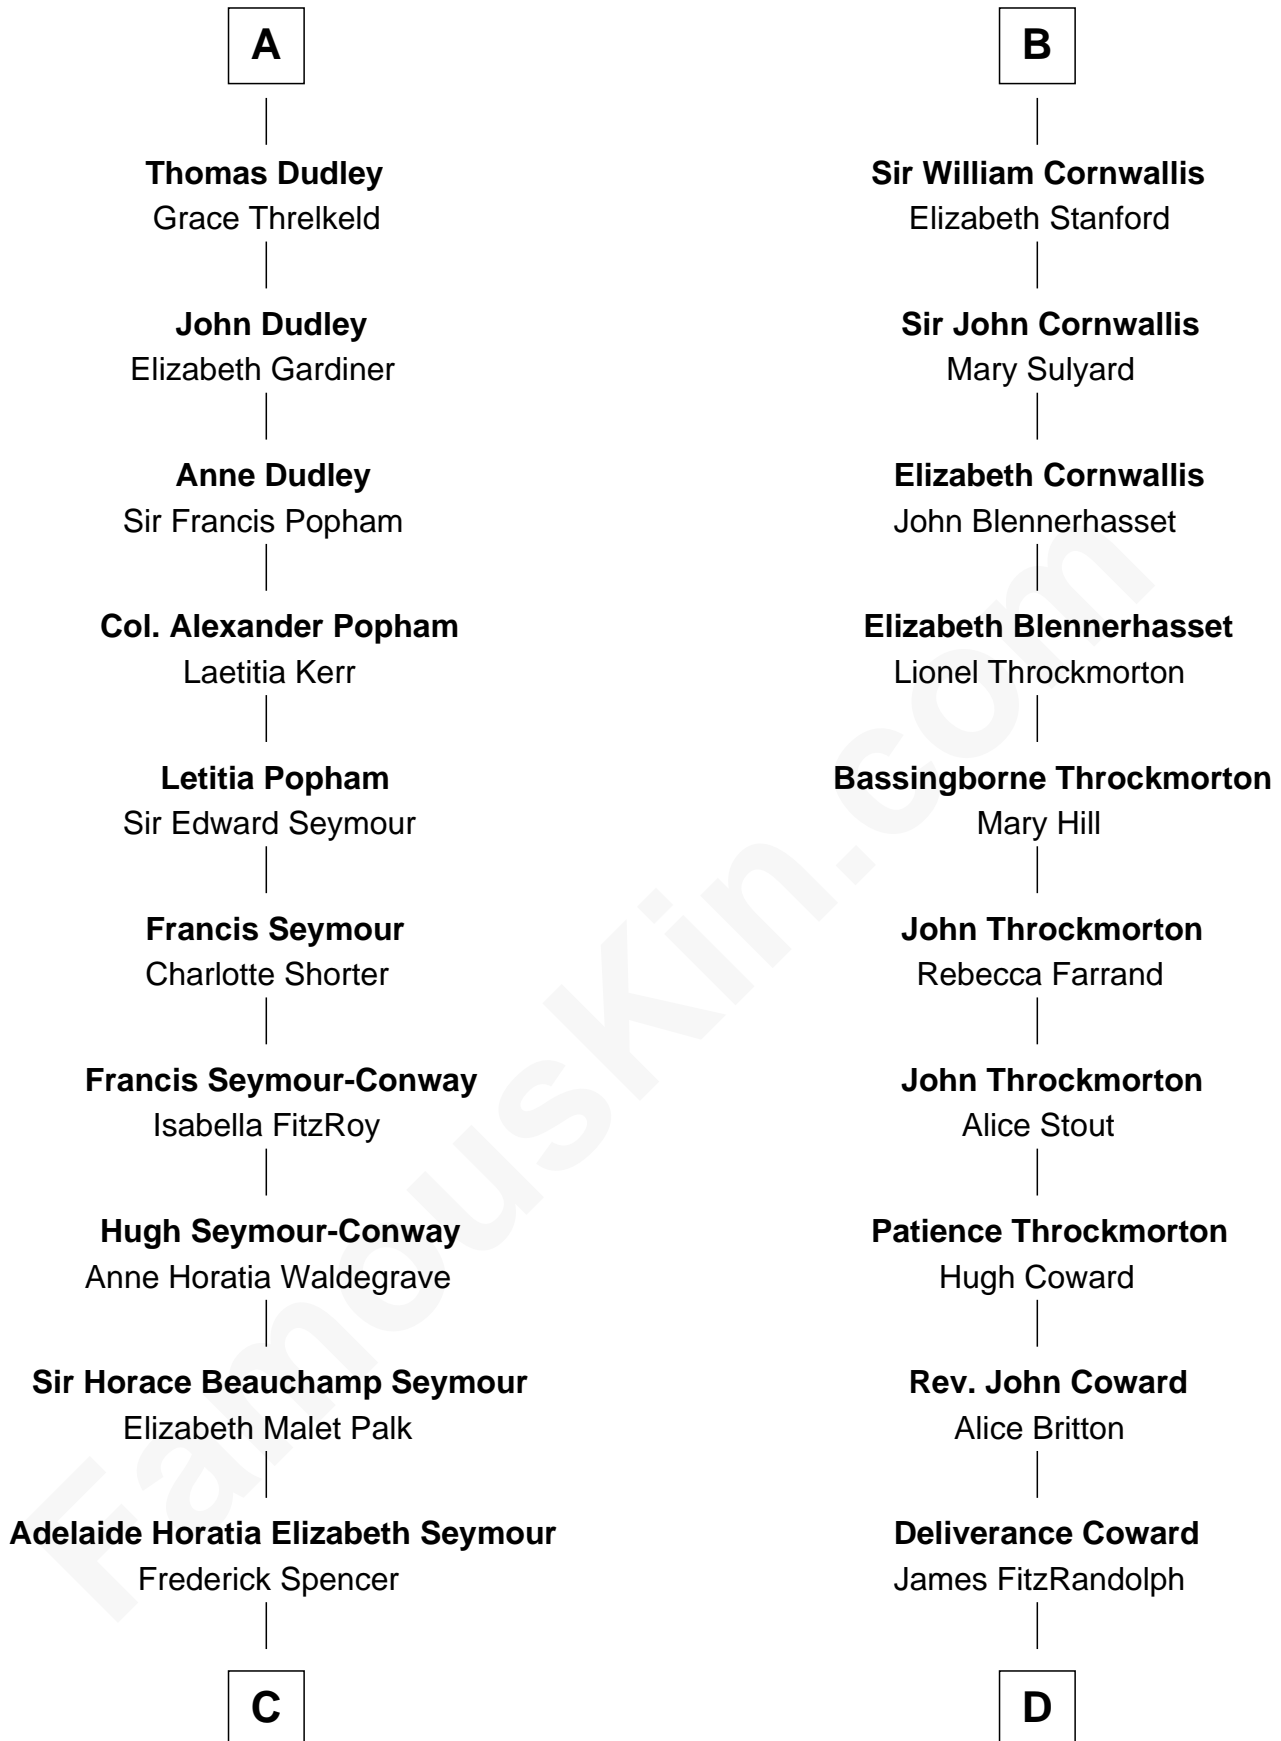

FamousKin.com
Relationship Chart of
Prince William
Prince of Wales

20th cousin 1 time removed of

Ellen Louise (Axson) Wilson
First Lady of President Woodrow Wilson

C

Charles Robert Spencer

Margaret Baring

Albert Edward John Spencer

Cynthia Elinor Beatrix Hamilton

Edward John Spencer

Frances Ruth Burke Roche

Princess Diana Frances Spencer

Charles III, King of the United Kingdom

Prince William

Prince of Wales

D

Isaac FitzRandolph

Eleanor Hunter

Rebecca Longstreet FitzRandolph

Rev. Isaac Stockton Keith Axson

Rev. Samuel Edward Axson

Margaret Jane Hoyt

Ellen Louise (Axson) Wilson

First Lady of Woodrow Wilson