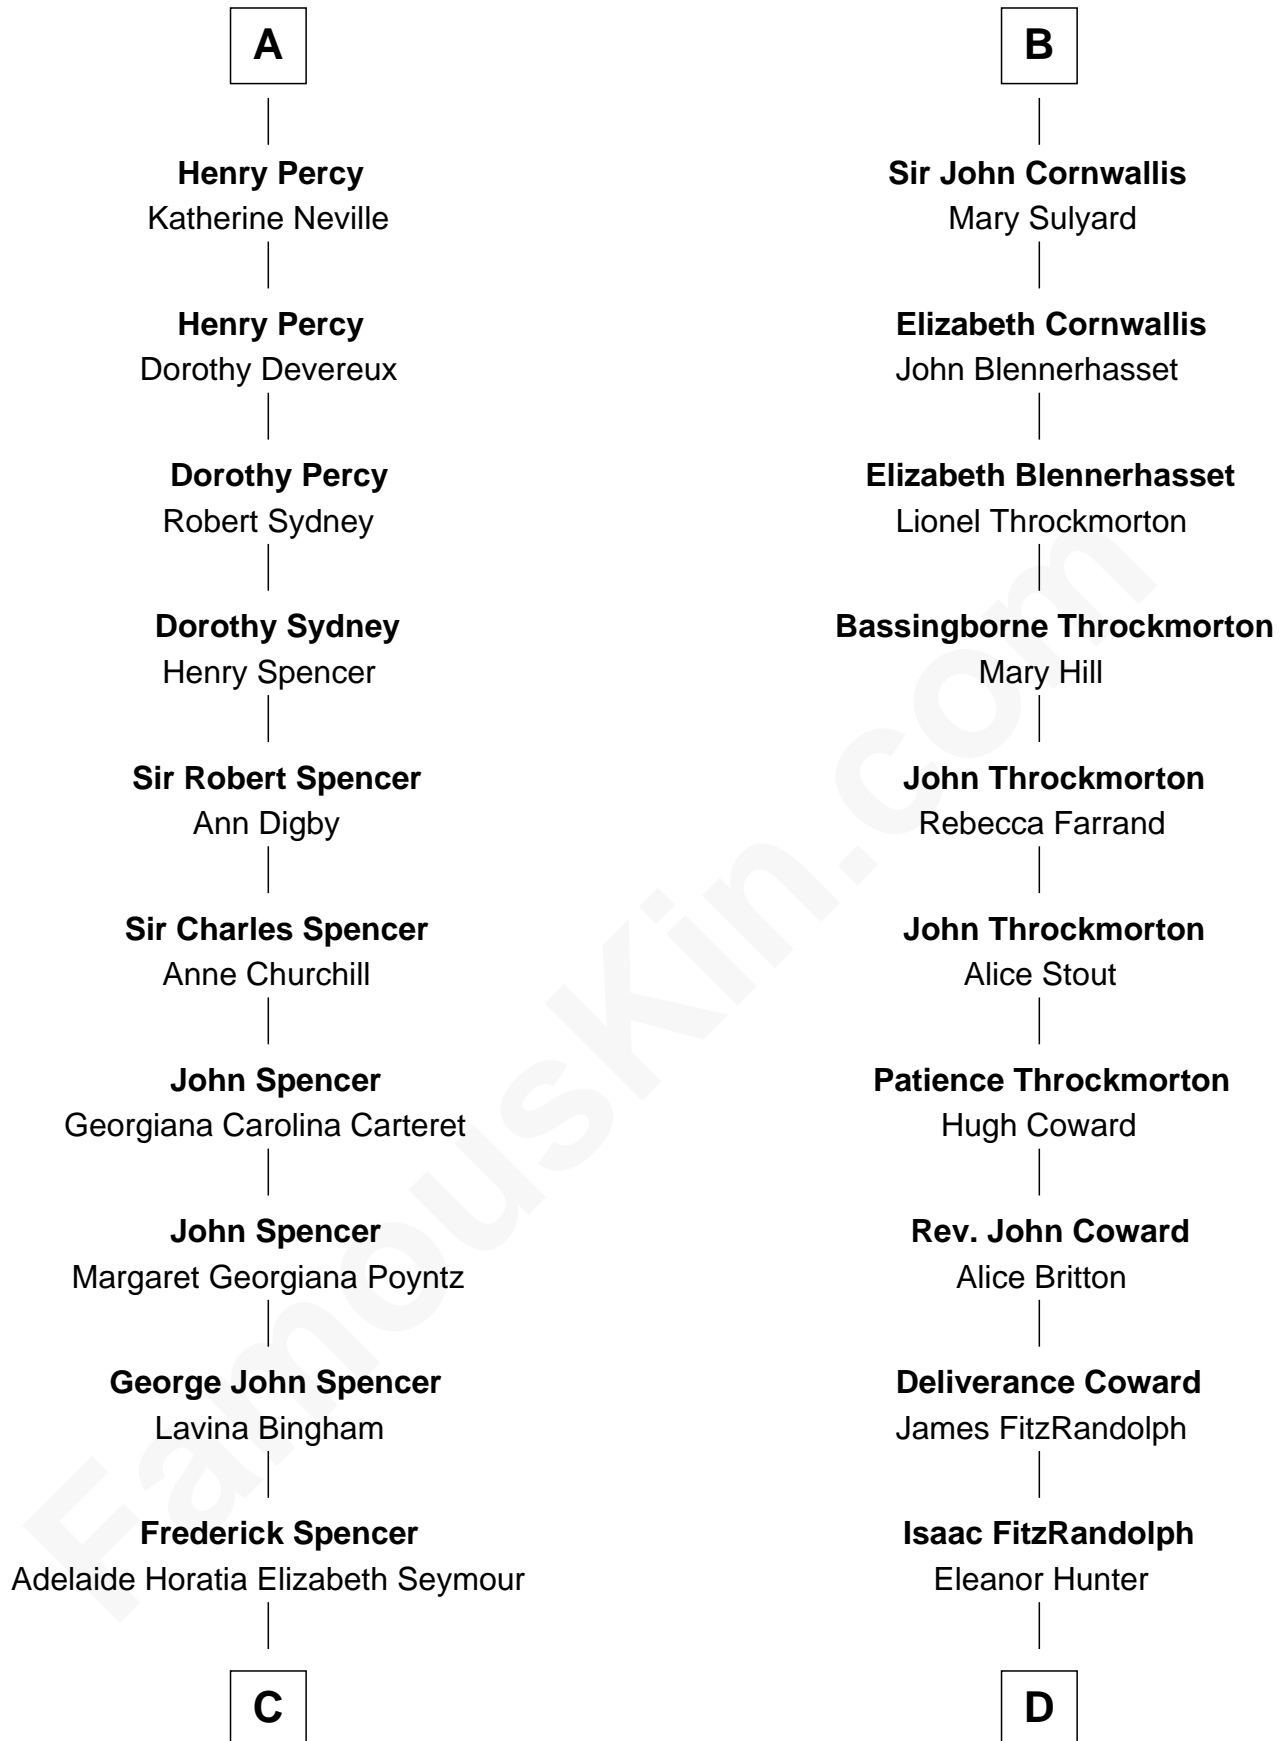

FamousKin.com
Relationship Chart of
Prince William
Prince of Wales

19th cousin 2 times removed of

Ellen Louise (Axson) Wilson
First Lady of President Woodrow Wilson

C

Charles Robert Spencer

Margaret Baring

Albert Edward John Spencer

Cynthia Elinor Beatrix Hamilton

Edward John Spencer

Frances Ruth Burke Roche

Princess Diana Frances Spencer

Charles III, King of the United Kingdom

Prince William

Prince of Wales

D

Rebecca Longstreet FitzRandolph

Rev. Isaac Stockton Keith Axson

Rev. Samuel Edward Axson

Margaret Jane Hoyt

Ellen Louise (Axson) Wilson

First Lady of Woodrow Wilson