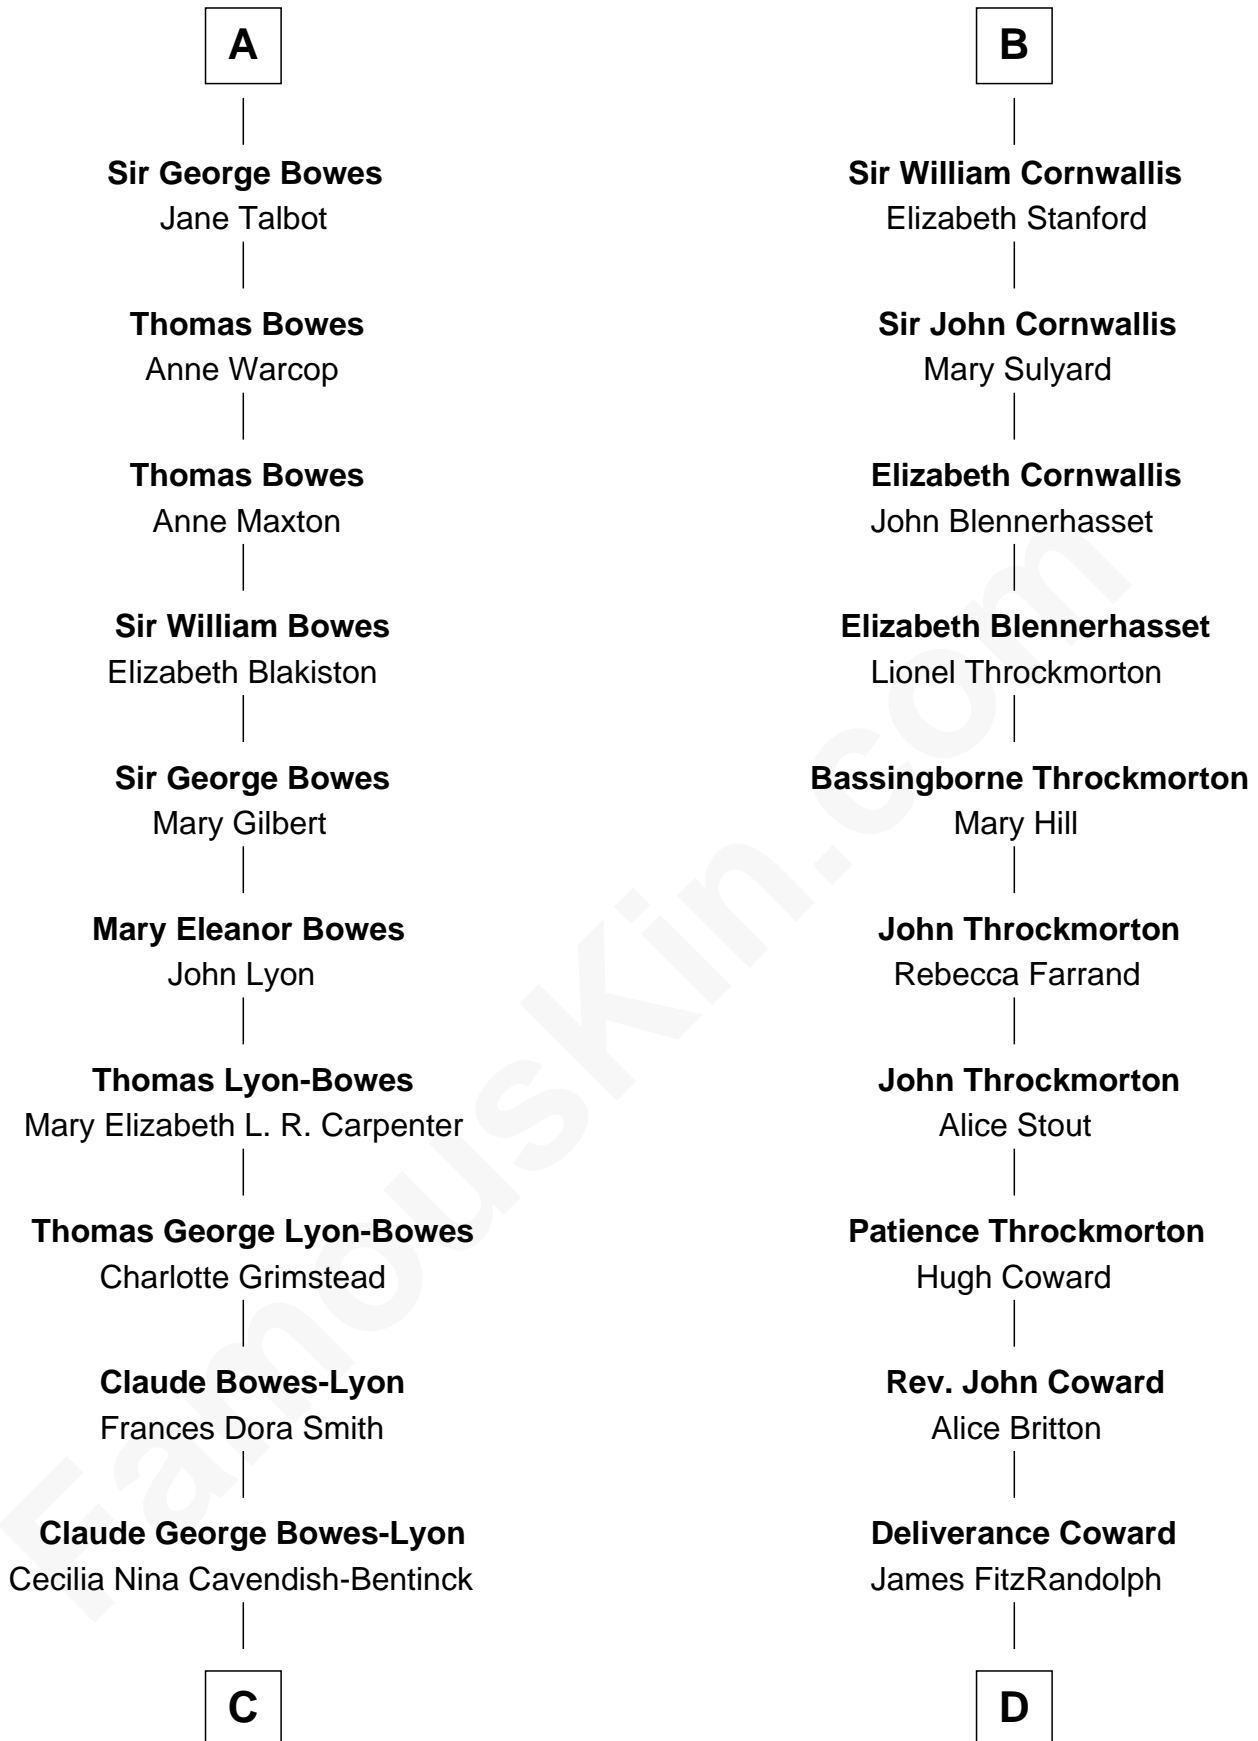

FamousKin.com Relationship Chart of

Prince William

Prince of Wales

20th cousin of

Ellen Louise (Axson) Wilson

First Lady of President Woodrow Wilson

Richard Fitzalan

Alice de Saluzzo

C

Elizabeth Bowes-Lyon

George VI, King of the United Kingdom

Elizabeth II, Queen of the United Kingdom

Prince Philip of Edinburgh

Charles III, King of the United Kingdom

Princess Diana Frances Spencer

Prince William