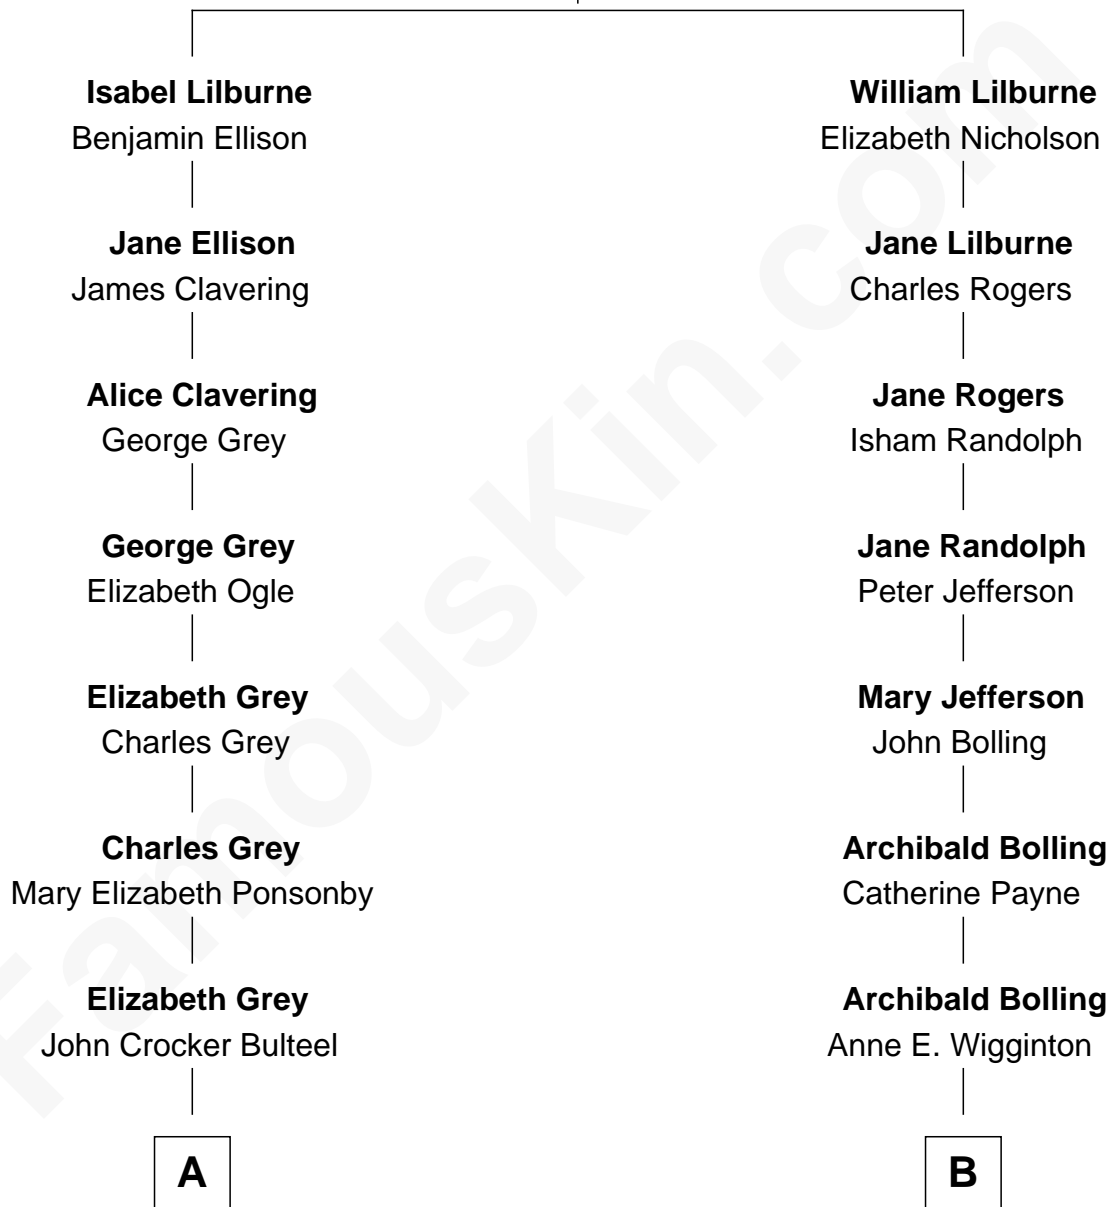

FamousKin.com Relationship Chart of

Prince William

Prince of Wales

8th cousin 4 times removed of

Edith (Bolling) Wilson

First Lady of President Woodrow Wilson

George Lilburne

Eleanor Hickee

A

Louisa Emily Charlotte Bulteel

Edward Charles Baring

Margaret Baring

Charles Robert Spencer

Albert Edward John Spencer

Cynthia Elinor Beatrix Hamilton

Edward John Spencer