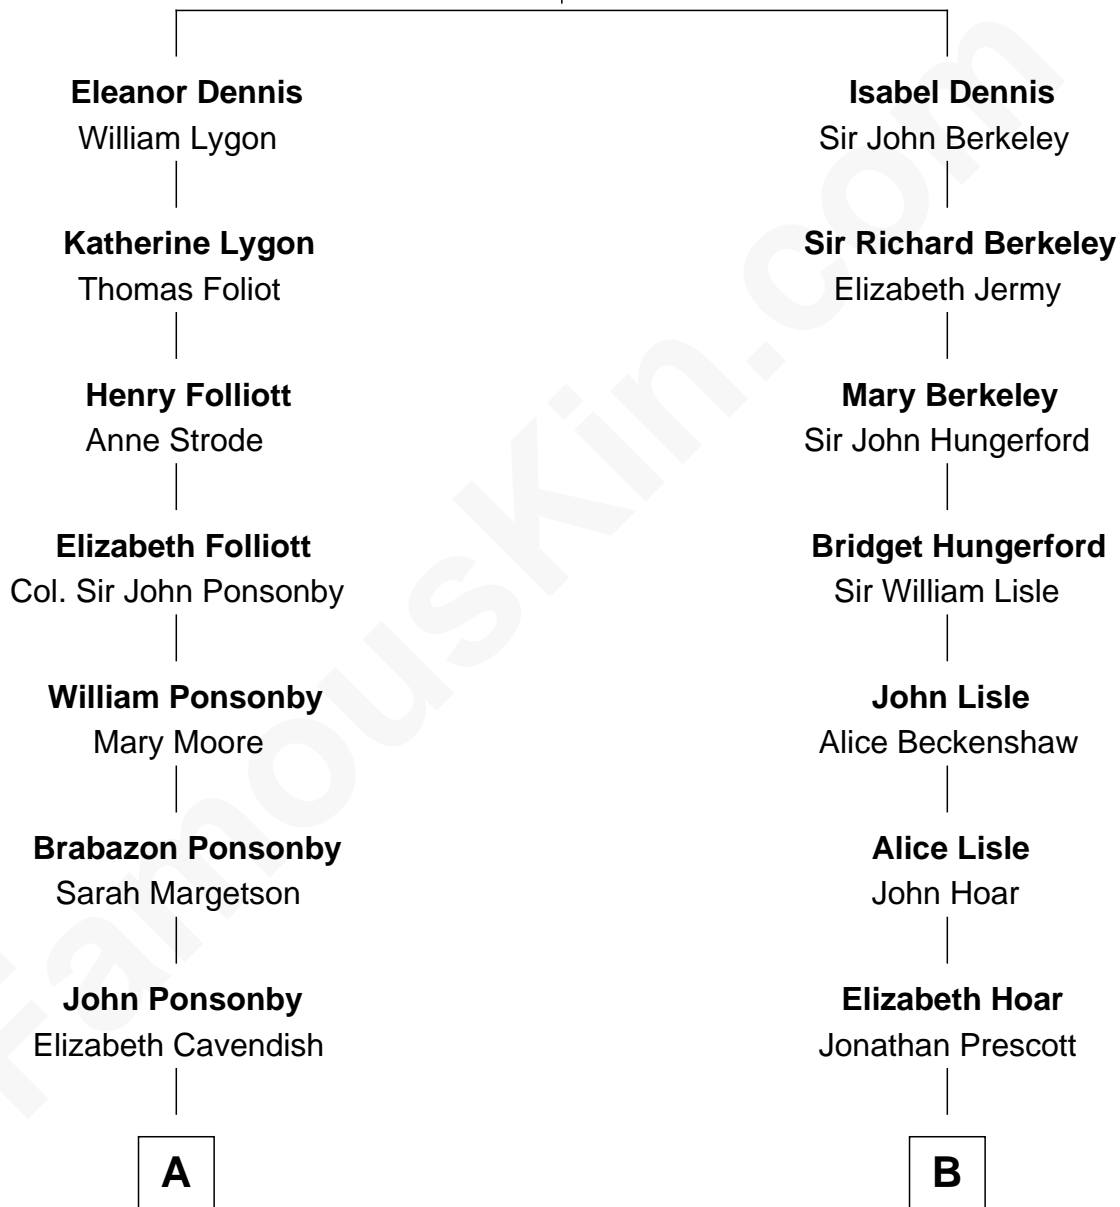

FamousKin.com Relationship Chart of

Prince William

Prince of Wales

9th cousin 6 times removed of

Samuel Prescott

Completed Paul Revere's Midnight Ride

Sir William Dennis

Anne Berkeley

A

William Brabazon Ponsonby

Louisa Molesworth

Mary Elizabeth Ponsonby

Charles Grey

Elizabeth Grey

John Crocker Bulteel

Louisa Emily Charlotte Bulteel

Edward Charles Baring

Margaret Baring

Charles Robert Spencer

Albert Edward John Spencer

Cynthia Elinor Beatrix Hamilton

Edward John Spencer

Frances Ruth Burke Roche

Princess Diana Frances Spencer