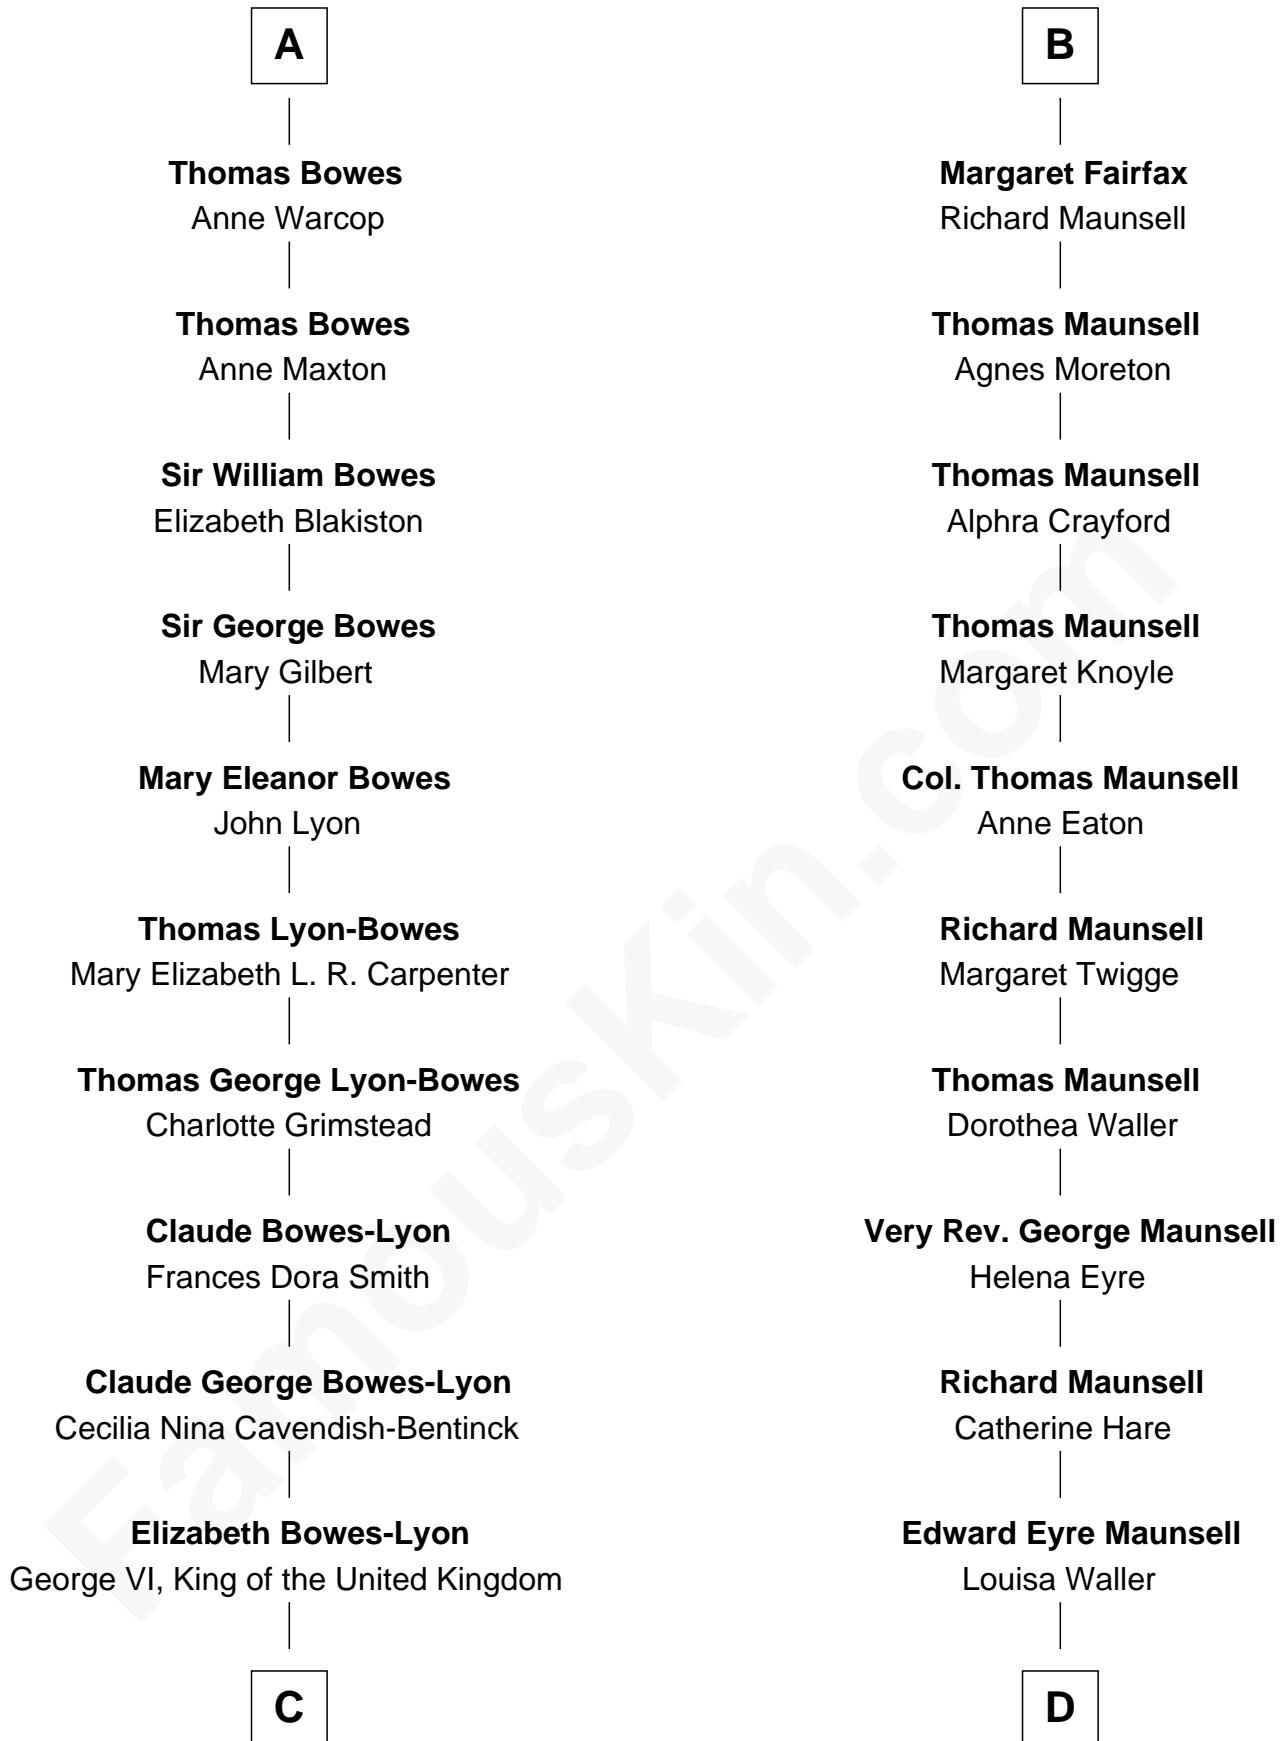

FamousKin.com
Relationship Chart of
Prince William
Prince of Wales

19th cousin 2 times removed of

Phoebe Waller-Bridge
Theatre, TV and Movie Actress

Sir Thomas de Beauchamp
 Katherine de Mortimer

C

Elizabeth II, Queen of the United Kingdom

Prince Philip of Edinburgh

Charles III, King of the United Kingdom

Princess Diana Frances Spencer

Prince William

Prince of Wales

D

Florence Catherine Maunsell

Rev. Theodosius Cotterell Henry Ward-Boughton-Leigh