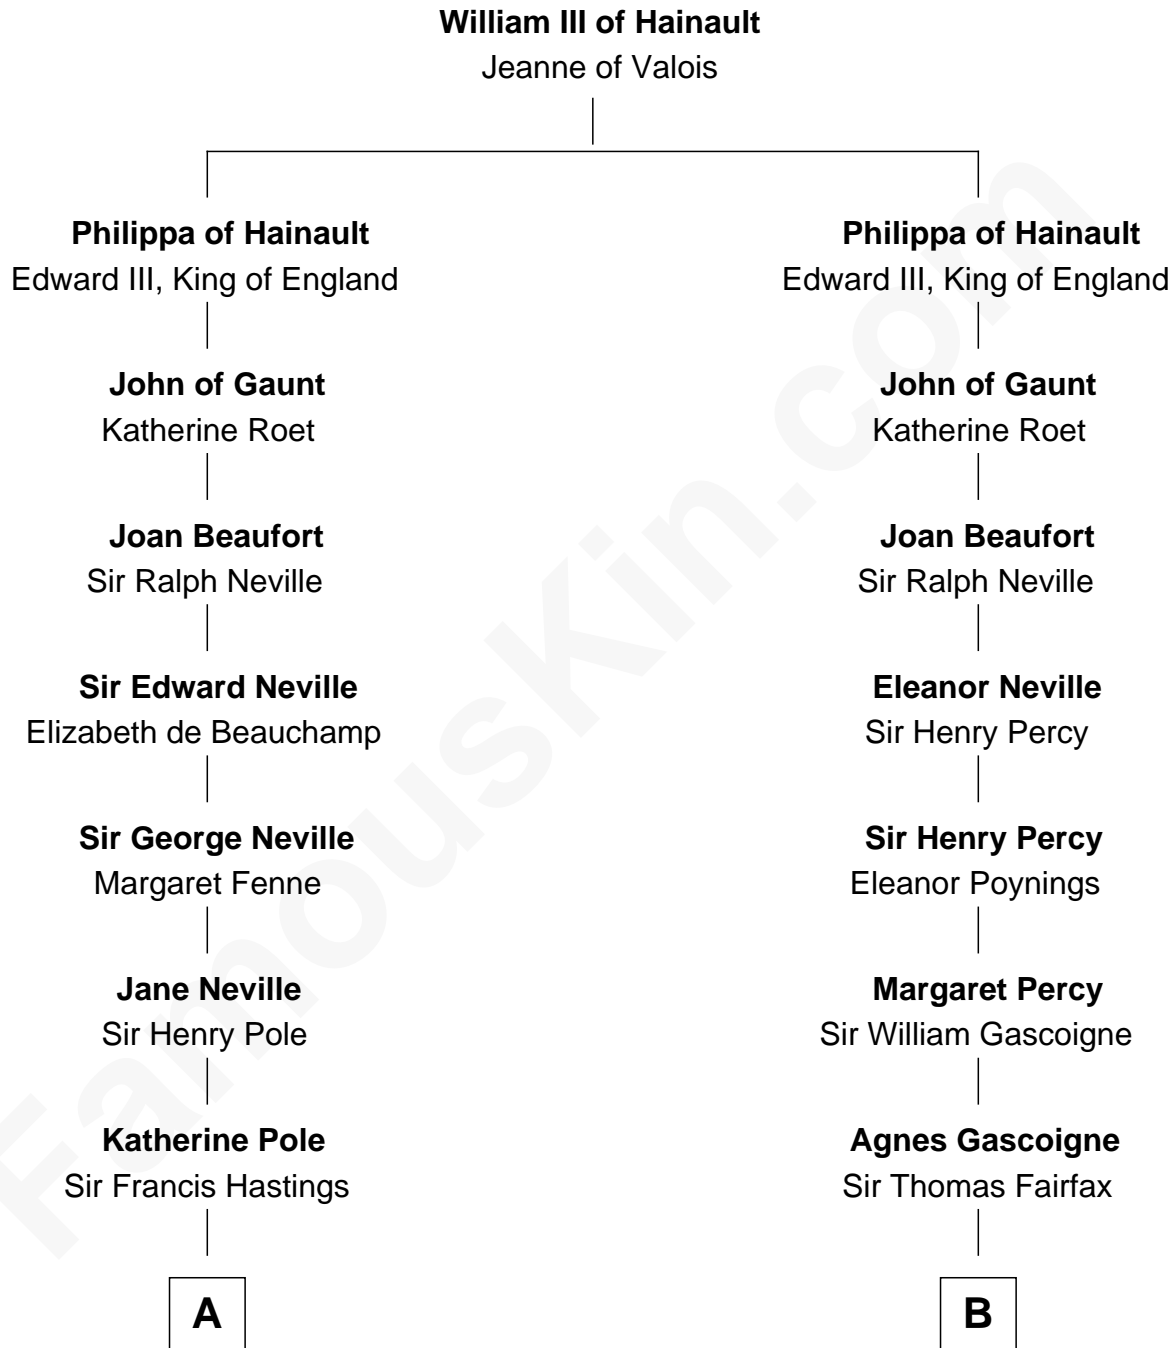

FamousKin.com
Relationship Chart of
Prince William
Prince of Wales

20th cousin 1 time removed of

Phoebe Waller-Bridge
Theatre, TV and Movie Actress

C

Albert Edward John Spencer
Cynthia Elinor Beatrix Hamilton

Edward John Spencer
Frances Ruth Burke Roche

Princess Diana Frances Spencer
Charles III, King of the United Kingdom

Prince William
Prince of Wales

D

Florence Catherine Maunsell
Rev. Theodosius Cotterell Henry Ward-Boughton-Leigh