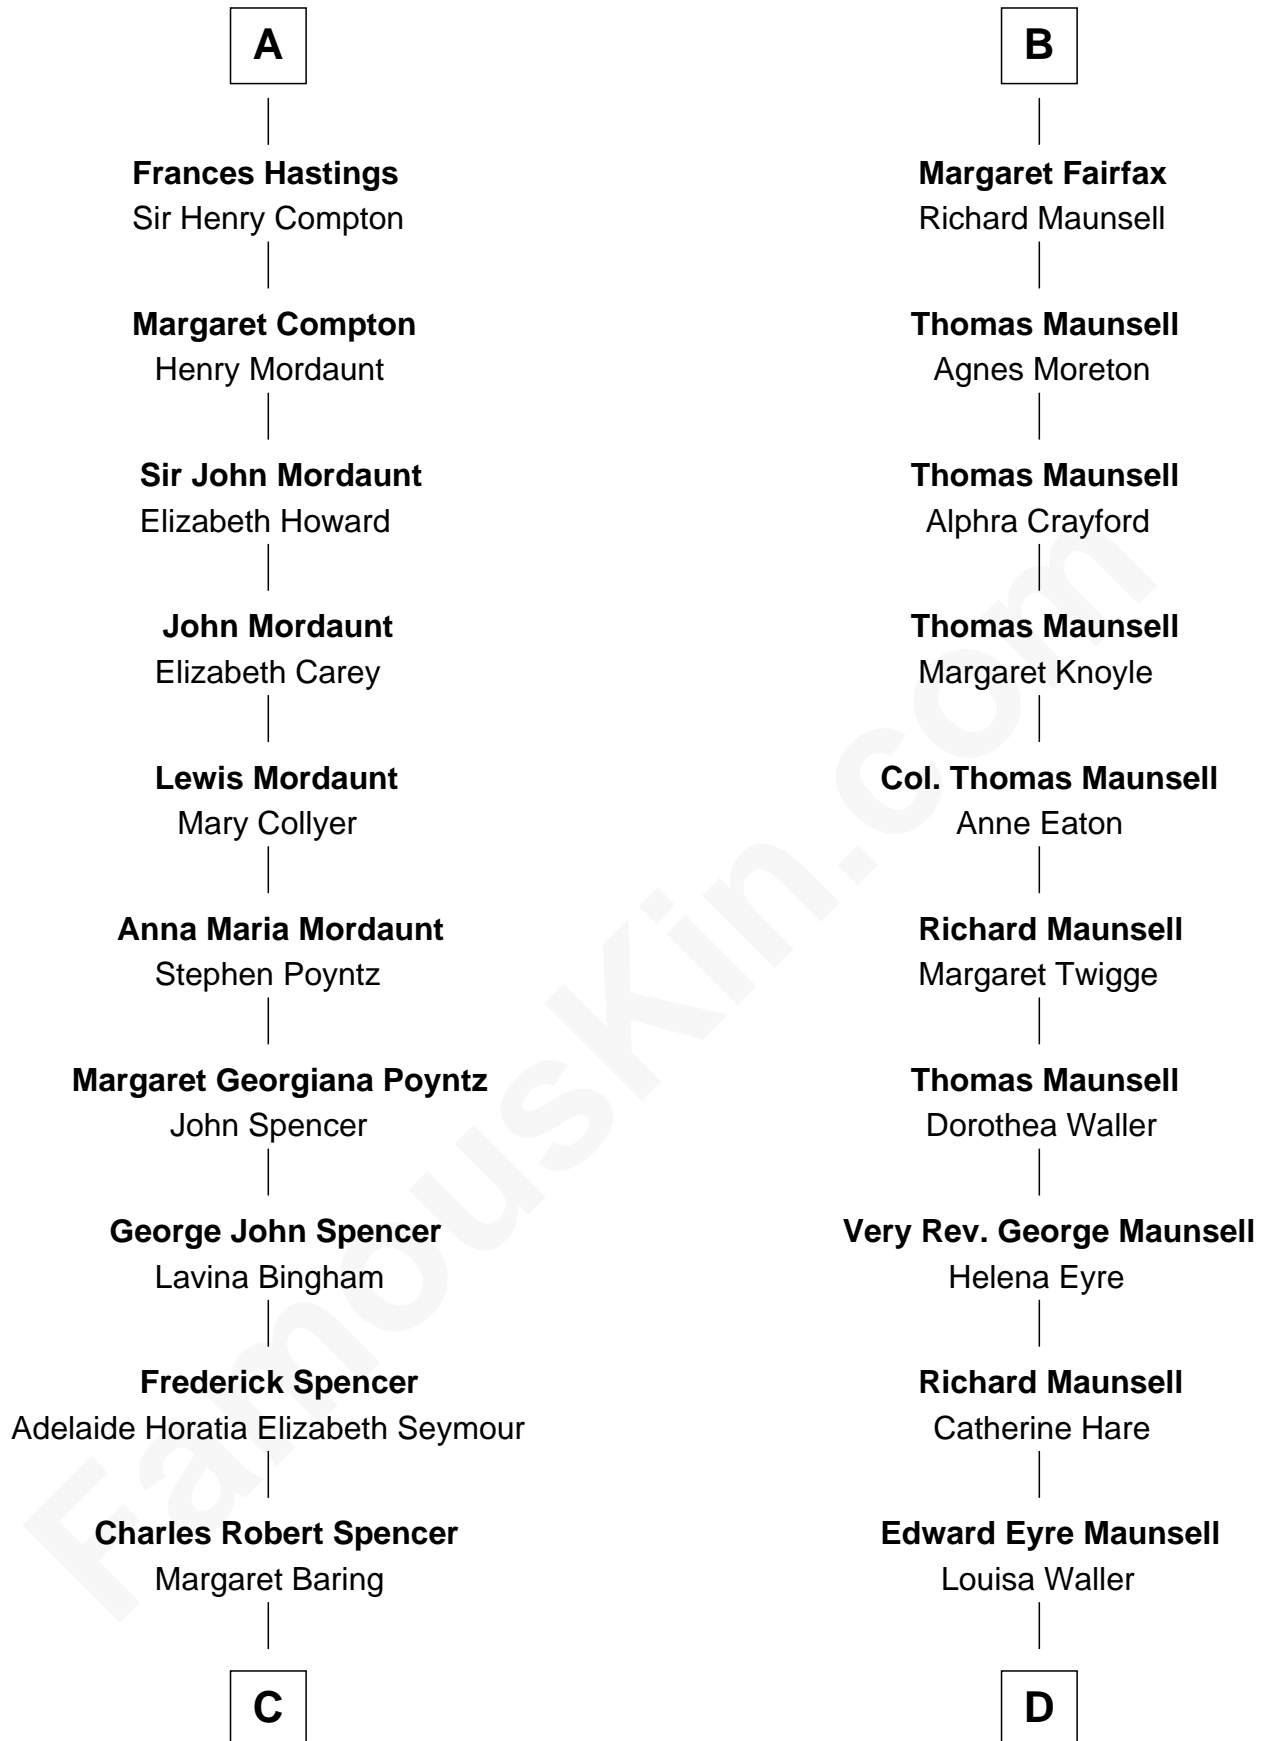

FamousKin.com
Relationship Chart of
Prince William
Prince of Wales

20th cousin 1 time removed of

Phoebe Waller-Bridge
Theatre, TV and Movie Actress

C

Albert Edward John Spencer
Cynthia Elinor Beatrix Hamilton