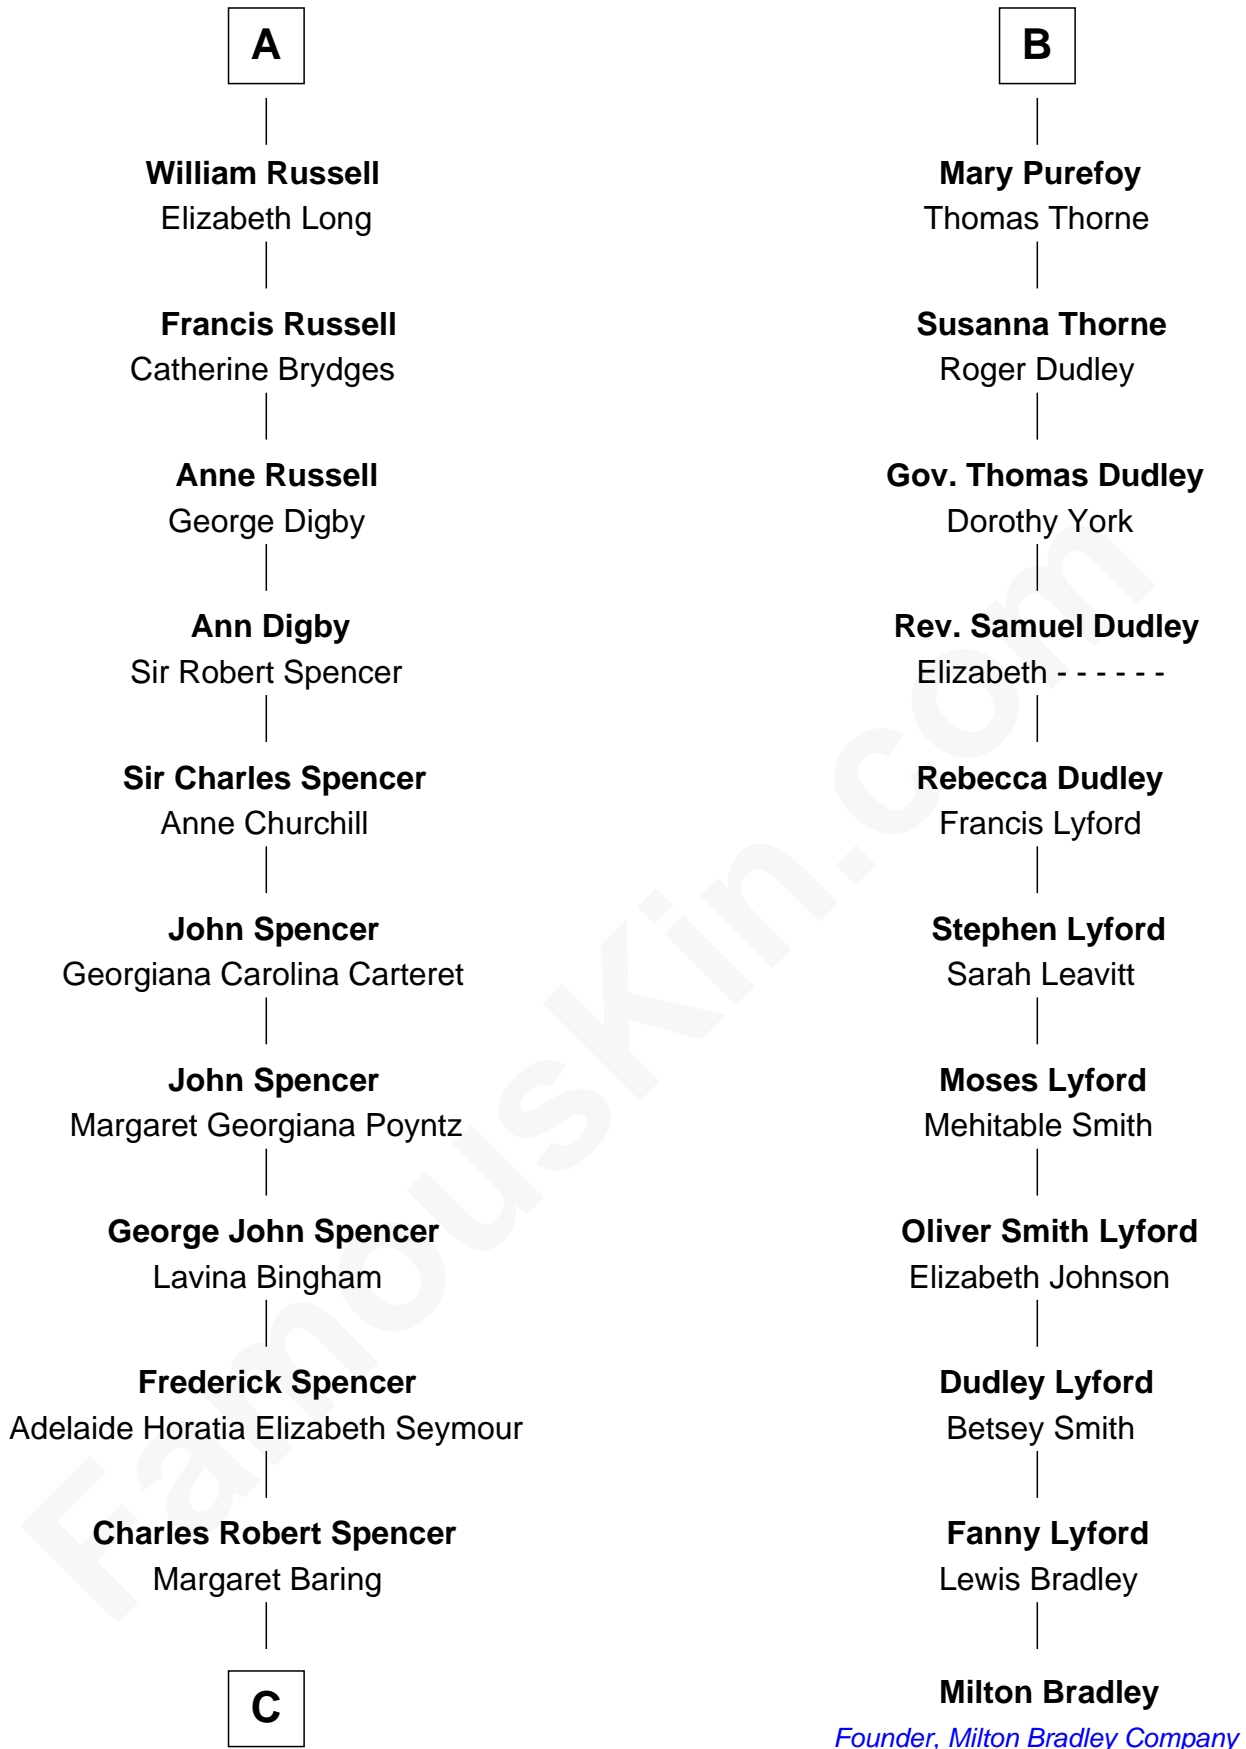

FamousKin.com Relationship Chart of

Prince William

Prince of Wales

17th cousin 3 times removed of

Milton Bradley

Founder, Milton Bradley Company

Sir John Howard

Alice de Bois

C

—
Albert Edward John Spencer

Cynthia Elinor Beatrix Hamilton

—
Edward John Spencer

Frances Ruth Burke Roche

—
Princess Diana Frances Spencer

Charles III, King of the United Kingdom

—
Prince William