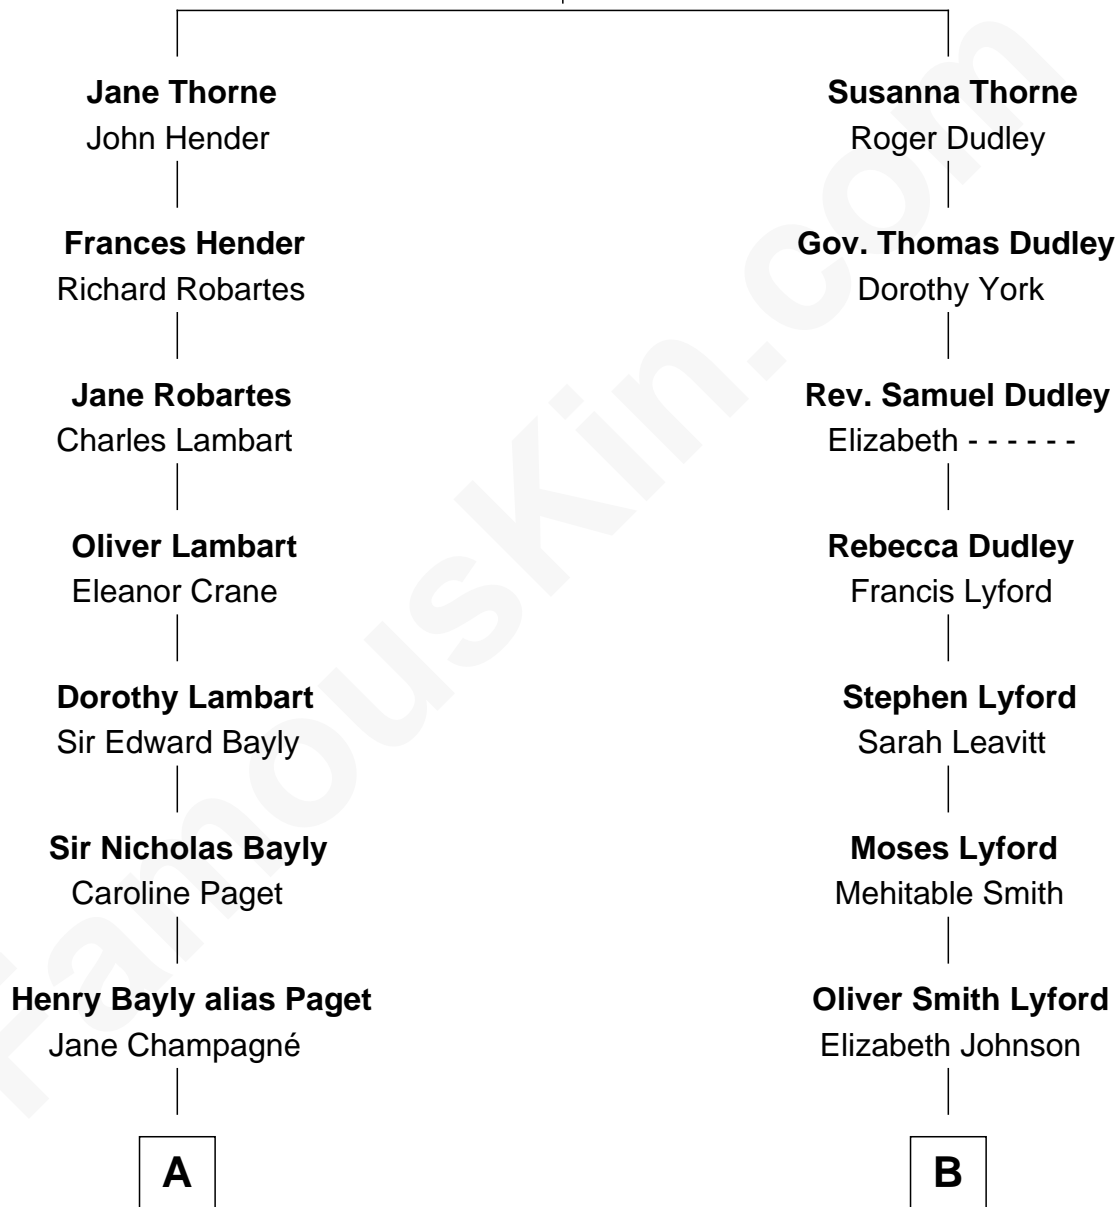

# FamousKin.com Relationship Chart of

**Prince William**

*Prince of Wales*

9th cousin 5 times removed of

**Milton Bradley**

*Founder, Milton Bradley Company*

**Thomas Thorne**

Mary Purefoy

**A**

**Henry William Paget**  
Lady Caroline Elizabeth Villiers

**Lady Caroline Paget**  
Charles Gordon-Lennox

**Cecilia Catherine Gordon-Lennox**  
Charles George Bingham

**Rosalind Cecilia Caroline Bingham**  
James Albert Edward Hamilton

**Cynthia Elinor Beatrix Hamilton**  
Albert Edward John Spencer

**Edward John Spencer**  
Frances Ruth Burke Roche

**Princess Diana Frances Spencer**  
Charles III, King of the United Kingdom

**Prince William**  
*Prince of Wales*