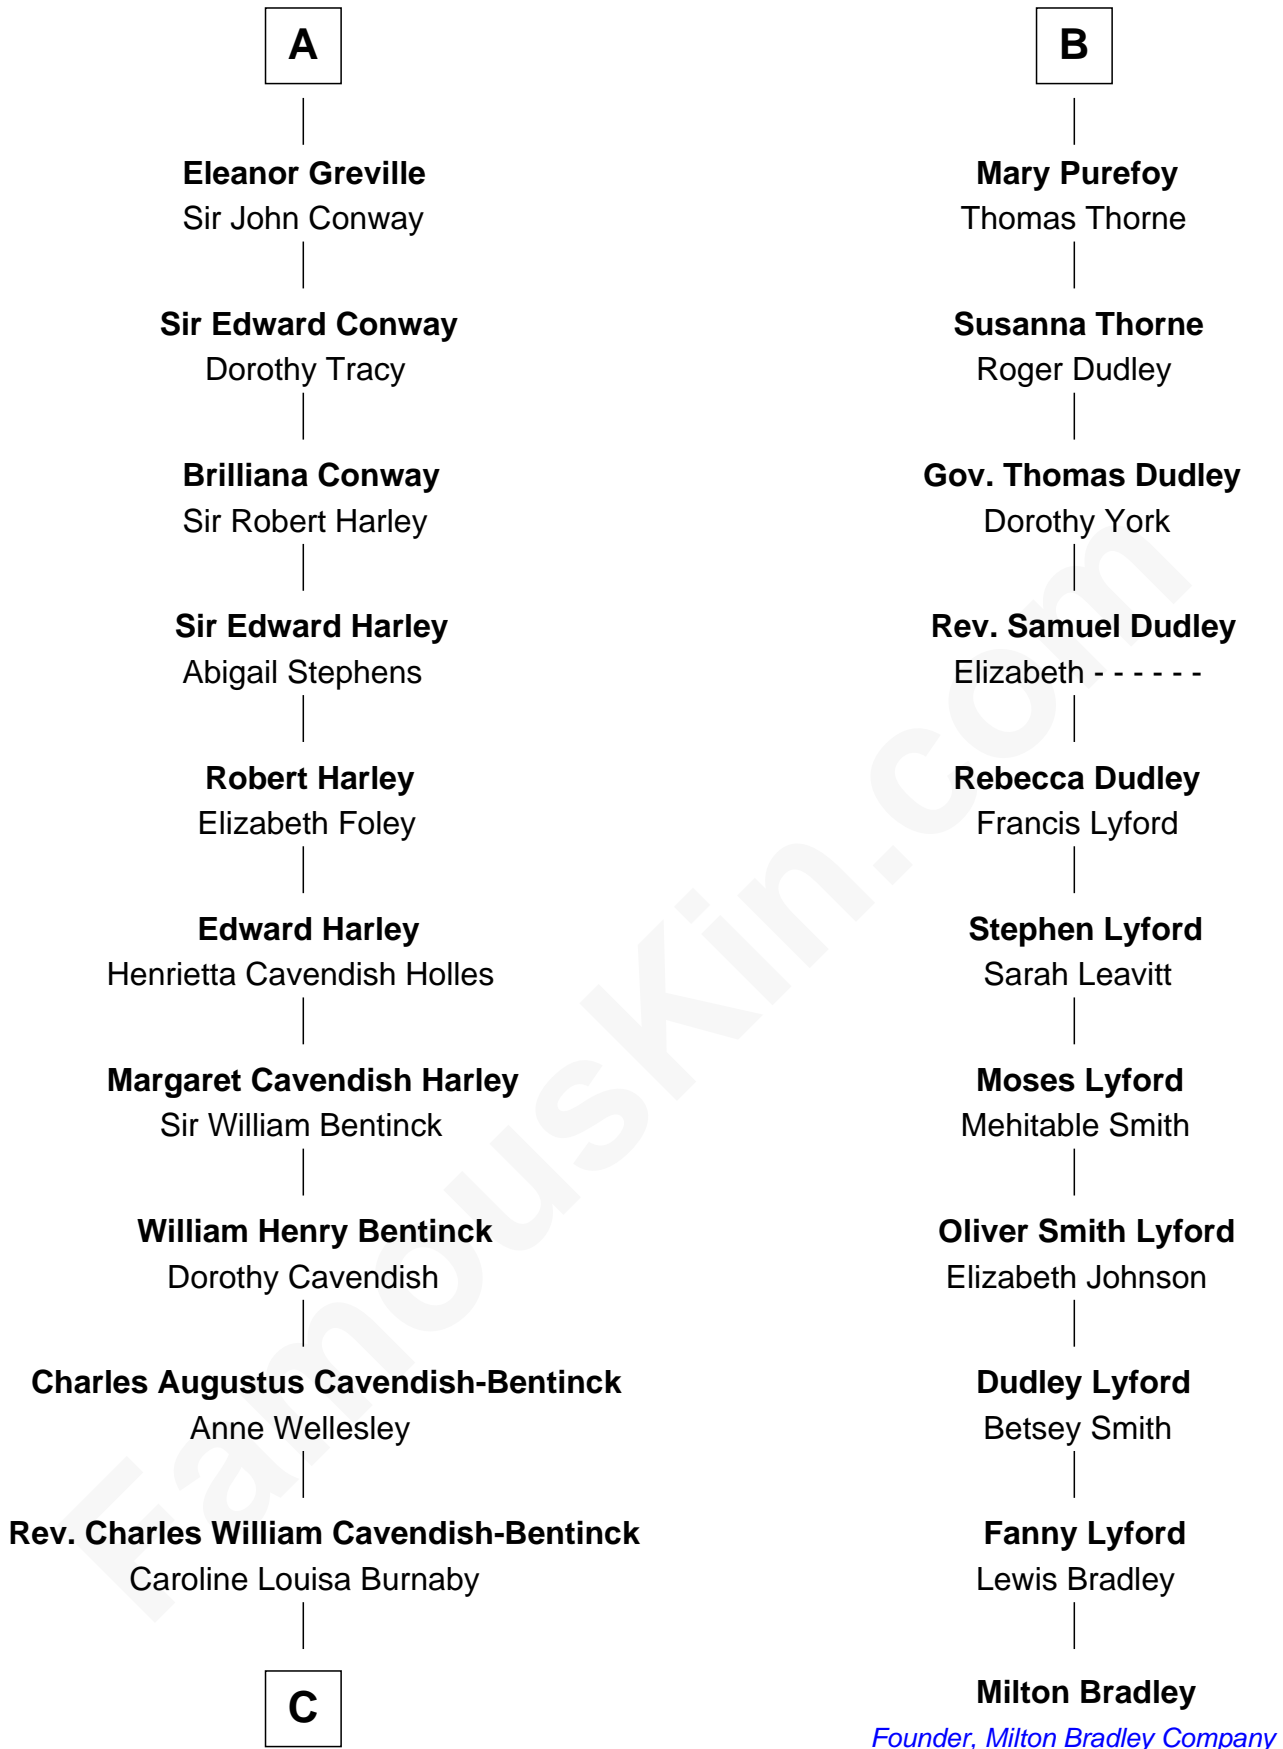

# FamousKin.com Relationship Chart of

**Prince William**

*Prince of Wales*

17th cousin 4 times removed of

**Milton Bradley**

*Founder, Milton Bradley Company*

**C**

**Cecilia Nina Cavendish-Bentinck**

Claude George Bowes-Lyon

**Elizabeth Bowes-Lyon**

George VI, King of the United Kingdom

**Elizabeth II, Queen of the United Kingdom**

Prince Philip of Edinburgh

**Charles III, King of the United Kingdom**

Princess Diana Frances Spencer

**Prince William**

*Prince of Wales*